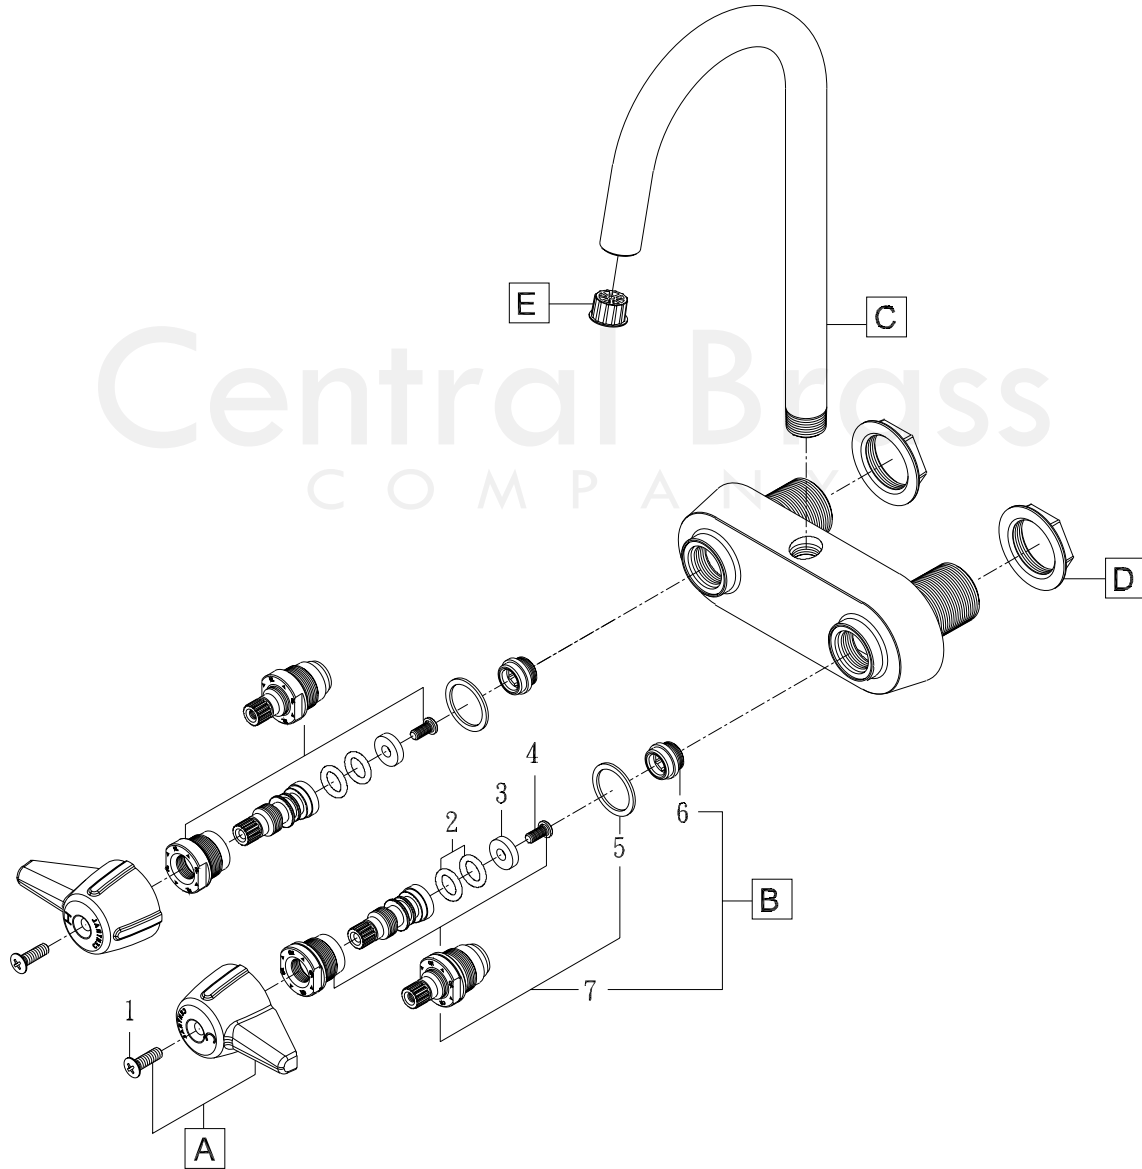

Model# 0209

La Vergne, TN 37086
 Fax: 800.338.9414
 Email: sales@centralbrass.com
 www.centralbrass.com

ITEM#	DESCRIPTION	ITEM#	DESCRIPTION
A	G-523-C,H Canopy Handle With Screw-Cold,Hot	1	X107-F Oval Head Handle Phillips Screw (25/pk)
B	K-453-C,H Stem Assembly With Replaceable Seat	2	X1038-453 O-Ring for Stem Assembly (25pcs/pk)
C	SU-157-G 3-15/16" Rigid Spout With Streamformer	3	X901-WNN Seat Washer (25pcs/pk)
D	G-97 Locknut Group-2/pk	4	X104 Round Head Seat Washer Screw (25/pk)
E	X30-H Brass Streamformer for Glass Filler-2/pk	5	X1028-Y Nylon Gasket (25pcs/pk)
		6	X263-BC Seat (10pcs/pk)
		7	G-453-EL,ER Stem Assembly-Cold,Hot