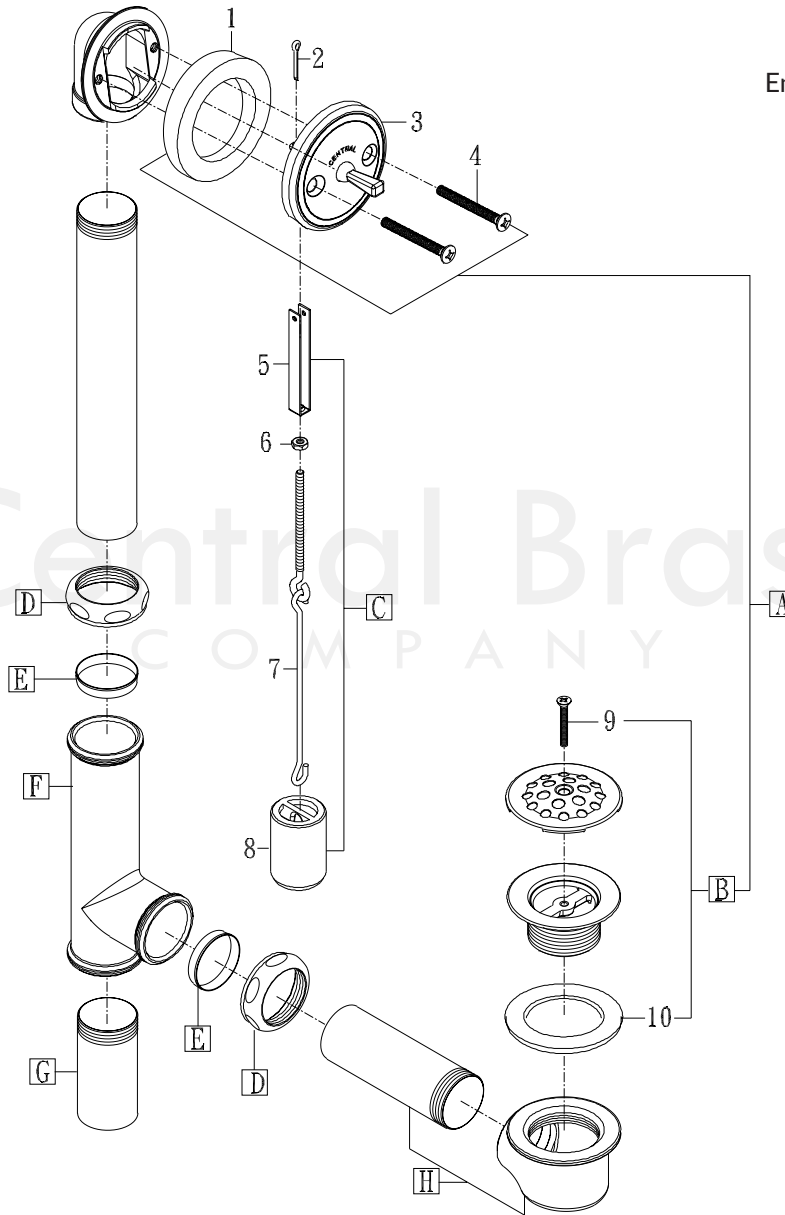

Model# 1665-WX

La Vergne, TN 37086
 Fax: 800.338.9414
 Email: sales@centralbrass.com
 www.centralbrass.com

ITEM#	DESCRIPTION	ITEM#	DESCRIPTION
A	CS-66004 Trim Kit for 1665 Bath Drain Series	1	990-L Sponge Washer
B	G-3009-A Strainer Group	2	X222-D Cotter Pin for Trip Lever Face Plater-6/pk
C	SU-61-LDP 6-3/16" Linkage with Plunger	3	SU-83-AZ Trip Lever Face Plate
D	X3008-X Brass Coupling Nut-2/pk	4	X127-AP21/4 Bath Drain Face Plate Phillips Screw-6/pk
E	X149-RP Slip Joint Washer-25/pk	5	61-LU Clevis
F	3364 Heavy Pattern Tee	6	X1081-N Brass Hex Nut-10/pk
G	PF-731-G 3" Tailpiece for Bath Drain	7	61-LC Linkage (5-3/8")
H	SU-3026-B Drain Shoe & Tube	8	3042-A Plunger for 1655
		9	X218-C Brass Strainer Plate Screw-10/pk
		10	X991-C Rubber Washer-4/pk