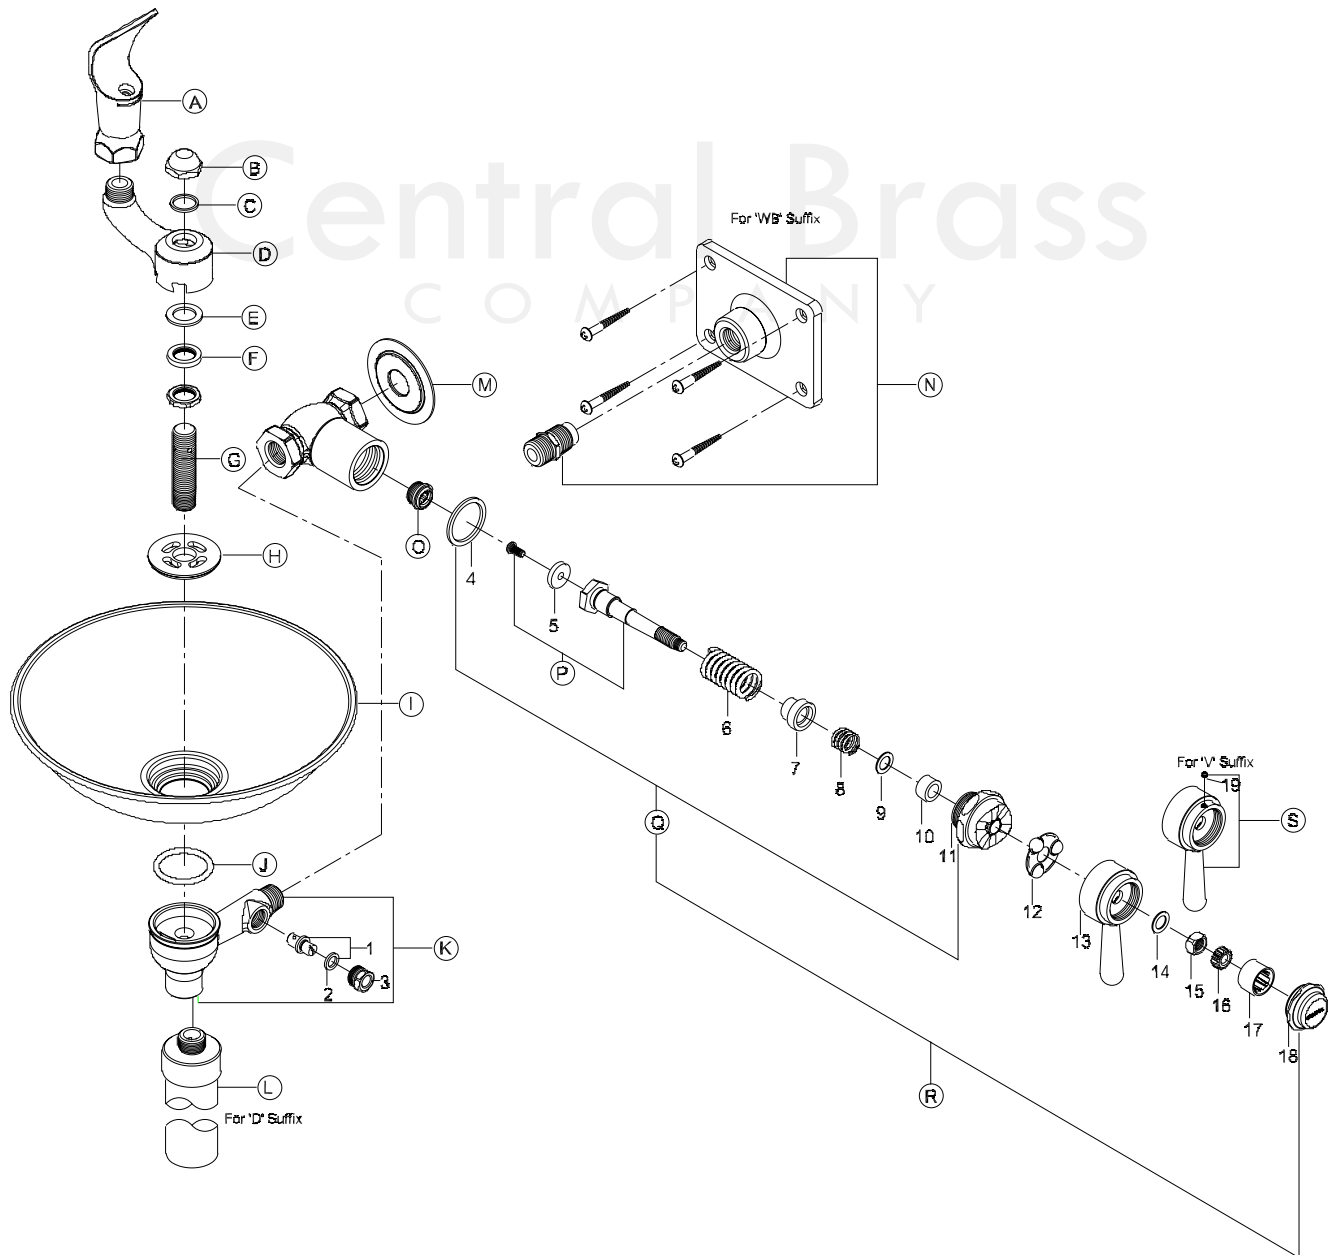

Model# 0366-HX8
0366-HX8D
0366-HX8V
0366-HX8VD
0366-HX8VWB
0366-HX8VWBD
0366-HX8WB
0366-HX8WBD

La Vergne, TN 37086
Fax: 800.338.9414
Email: sales@centralbrass.com
www.centralbrass.com

There is more than 1 version of this model. Page down to identify the version you have.

1st generation-manufactured before May 2013.