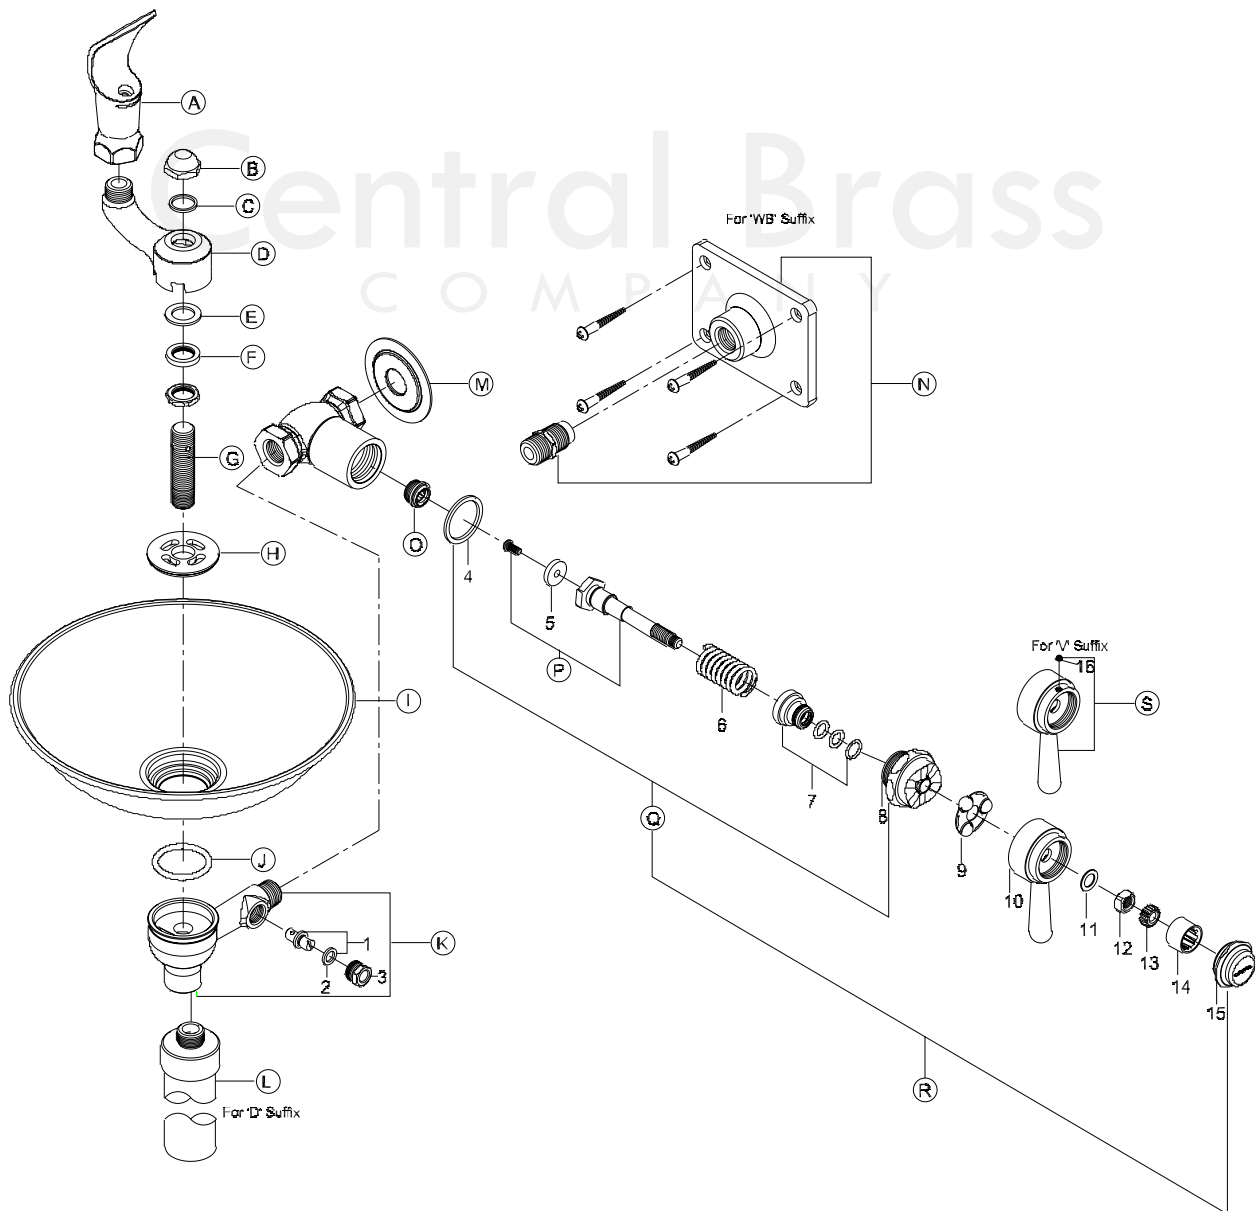

Model# 0366-HX8
0366-HX8D
0366-HX8V
0366-HX8VD
0366-HX8VWB
0366-HX8VWBD
0366-HX8WB
0366-HX8WBD

La Vergne, TN 37086
Fax: 800.338.9414
Email: sales@centralbrass.com
www.centralbrass.com

2st generation-manufactured after May 2013.