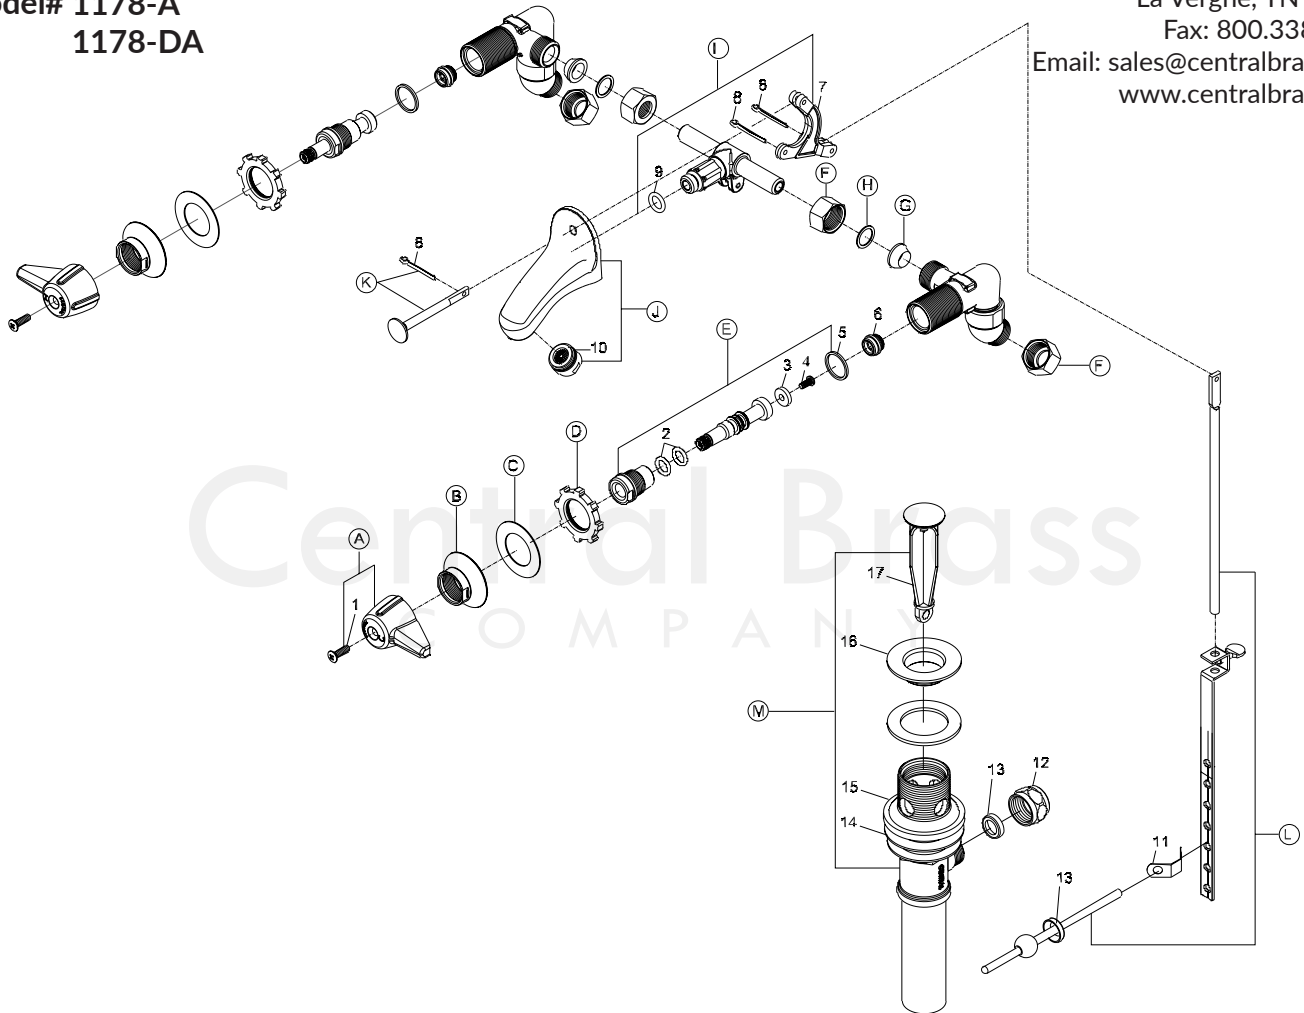

Model# 1178-A
1178-DA

La Vergne, TN 37086
Fax: 800.338.9414
Email: sales@centralbrass.com
www.centralbrass.com

ITEM#	DESCRIPTION	ITEM#	DESCRIPTION
A	G-523-C,H Canopy Handle-Cold, Hot	3	X901-WNN Seat Washer (25 Pcs Per Pack)
B	510 Escutcheon	4	X104 Seat Washer Screw (25 Pcs Per Pack)
C	X491-U Gasket (12 Pcs Per Pack)	5	X193-LBN Gasket (25 Pcs Per Pack)
D	X53-AZ Locknut (6 Pcs Per Pack)	6	XPF-263-B Replacement Seat (4 Pcs Per Pack)
E	G-458-KR, KL Cold, Hot Stem Assembly	7	2126-A Rocker Arm
F	X4015 Coupling Nut (4 Pcs Per Pack)	8	X194 Cotter Pin (6 Pcs Per Pack)
G	X954-A Rubber Washer (10 Pcs Per pack)	9	X1038-IN O-Ring (10 Pcs Per Pack)
H	X22 Brass Washer (6 Pcs Per Pack)	10	CS-49013 1.5 GPM Aerator (Male)
I	U-2171-A* Center Tee with Rocker Arm	11	X195-C [for "-D" suffix only] Clip (6 Pcs Per Pack)
J	SU-2136-FA Shelf Back Spout With Aerator	12	192-NBB [for "-D" suffix only] Ball Lever Nut
K	G-21 Pop-Up Rod & Cotter Pin	13	X409-PT [for "-D" suffix only] Ball Lever Packing (12 Pcs Per Pack)
L	CS-43008 [for "-D" suffix only] Lower Pull Rod Group W/ Ball Lever Rod	14	X51-D [for "-D" suffix only] Washer (10 Pcs Per Pack)
M	SU-1109 [for "-D" suffix only] Pop-up Drain less pull rod & bracket	15	X994-1109 [for "-D" suffix only] Mac Washer (4 Pcs Per Pack)
1	X107-F Handle Screw (25 Pcs Per Pack)	16	2056-SPT1109 [for "-D" suffix] Top Flange
2	X1038-453 O-Ring (25 Pcs Per Pack)	17	G-2115-TP [for "-D" suffix only] Stopper & Guide