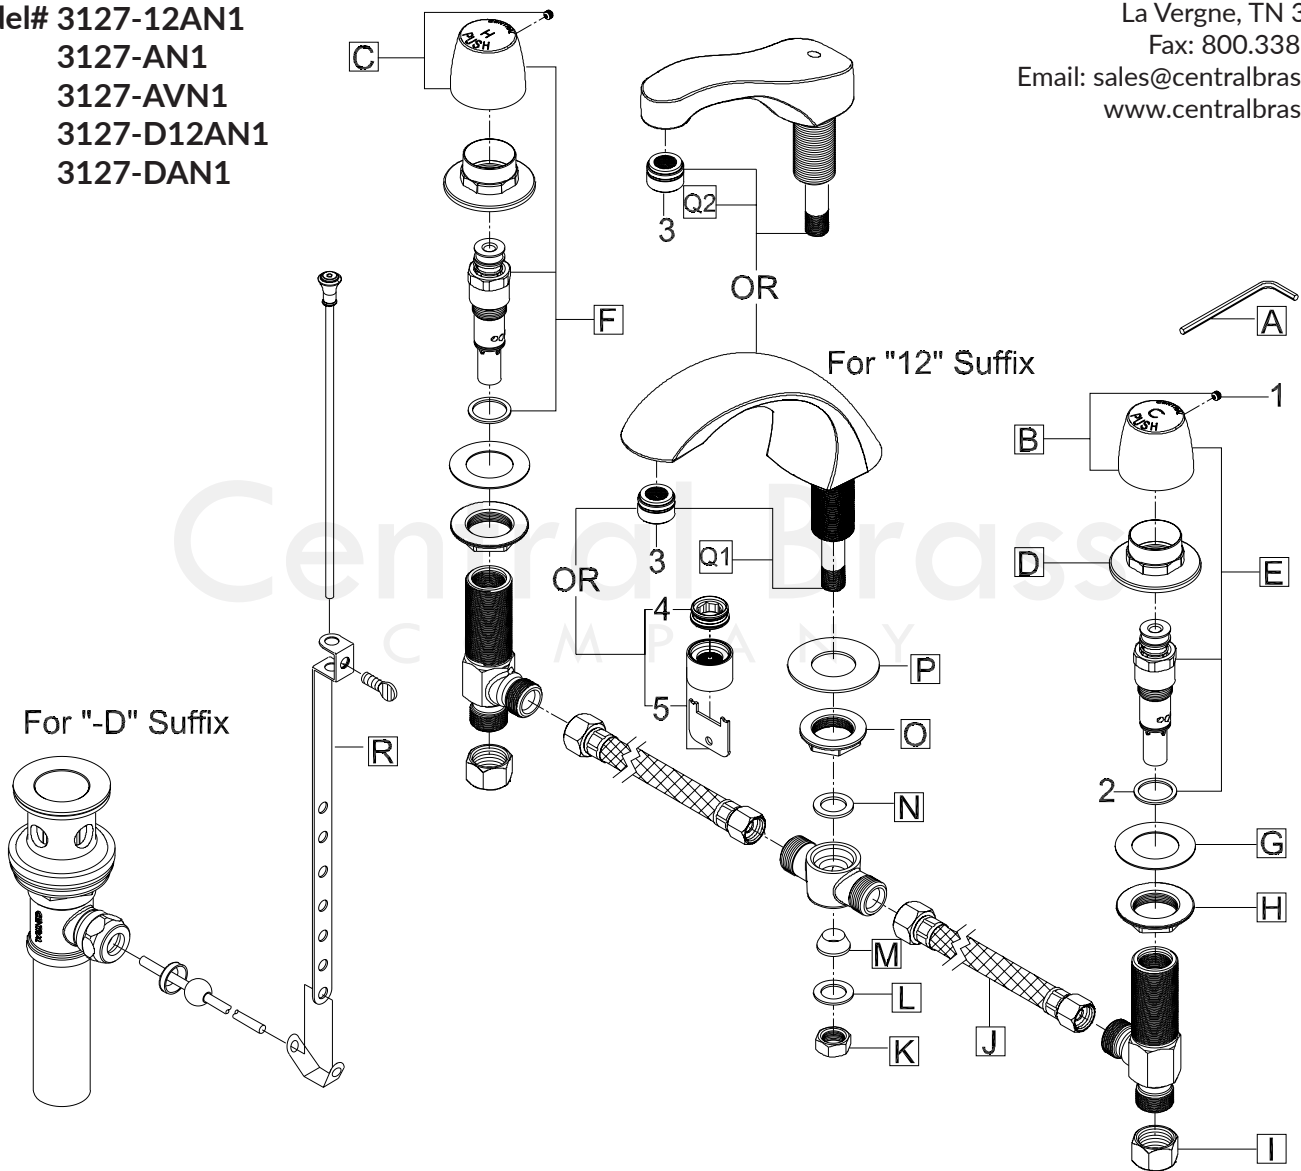

Model# 3127-12AN1
 3127-AN1
 3127-AVN1
 3127-D12AN1
 3127-DAN1

La Vergne, TN 37086
 Fax: 800.338.9414
 Email: sales@centralbrass.com
 www.centralbrass.com

ITEM#	DESCRIPTION	ITEM#	DESCRIPTION
A	170-WA 3/32" Allen Wrench	M	X954-A Slip Joint Washer (10 Pcs/Pack)
B	CS-13002C Cold Push Handle	N	X427-WS Washer (2 Pcs/Pack)
C	CS-13002H Hot Push Handle	O	X53-CZ Locknut (6 Pcs/Pack)
D	530 Escutcheon	P	X52-S Washer (10 Pcs/Pack)
E	CS-49017C Cold Repair Kit	Q1	CS-23002 [For "12" Suffix] 'C' Style Spout
F	CS-49017H Hot Repair Kit	Q2	SU-2090-AB Low Profile Spout
G	X491-U Gasket (12 Pcs/Pack)	R	CS-63005 [For "-D" Suffix] Pop-up Drain Assembly
H	X53-AS Lock Nut (6 Pcs/Pack)	1	X103-HS Set Screw (6 Pcs/Pack)
I	X4015 Coupling Nut (4 Pcs/Pack)	2	X1028-Y Washer (2 Pcs/Pack)
J	312-10N 10" Flex. Hose Connector	3	30-L Aerator
K	X168-B Brass Hex Nut (4 Pcs/Pack)	4	166-UB Adapter (For 'V' Suffix)
L	X28-A Brass Washer (6 Pcs/Pack)	5	CS-49004 Vandal 0.5 GPM Aerator (For 'V' Suffix).

3127 Series/REV. 09 2016