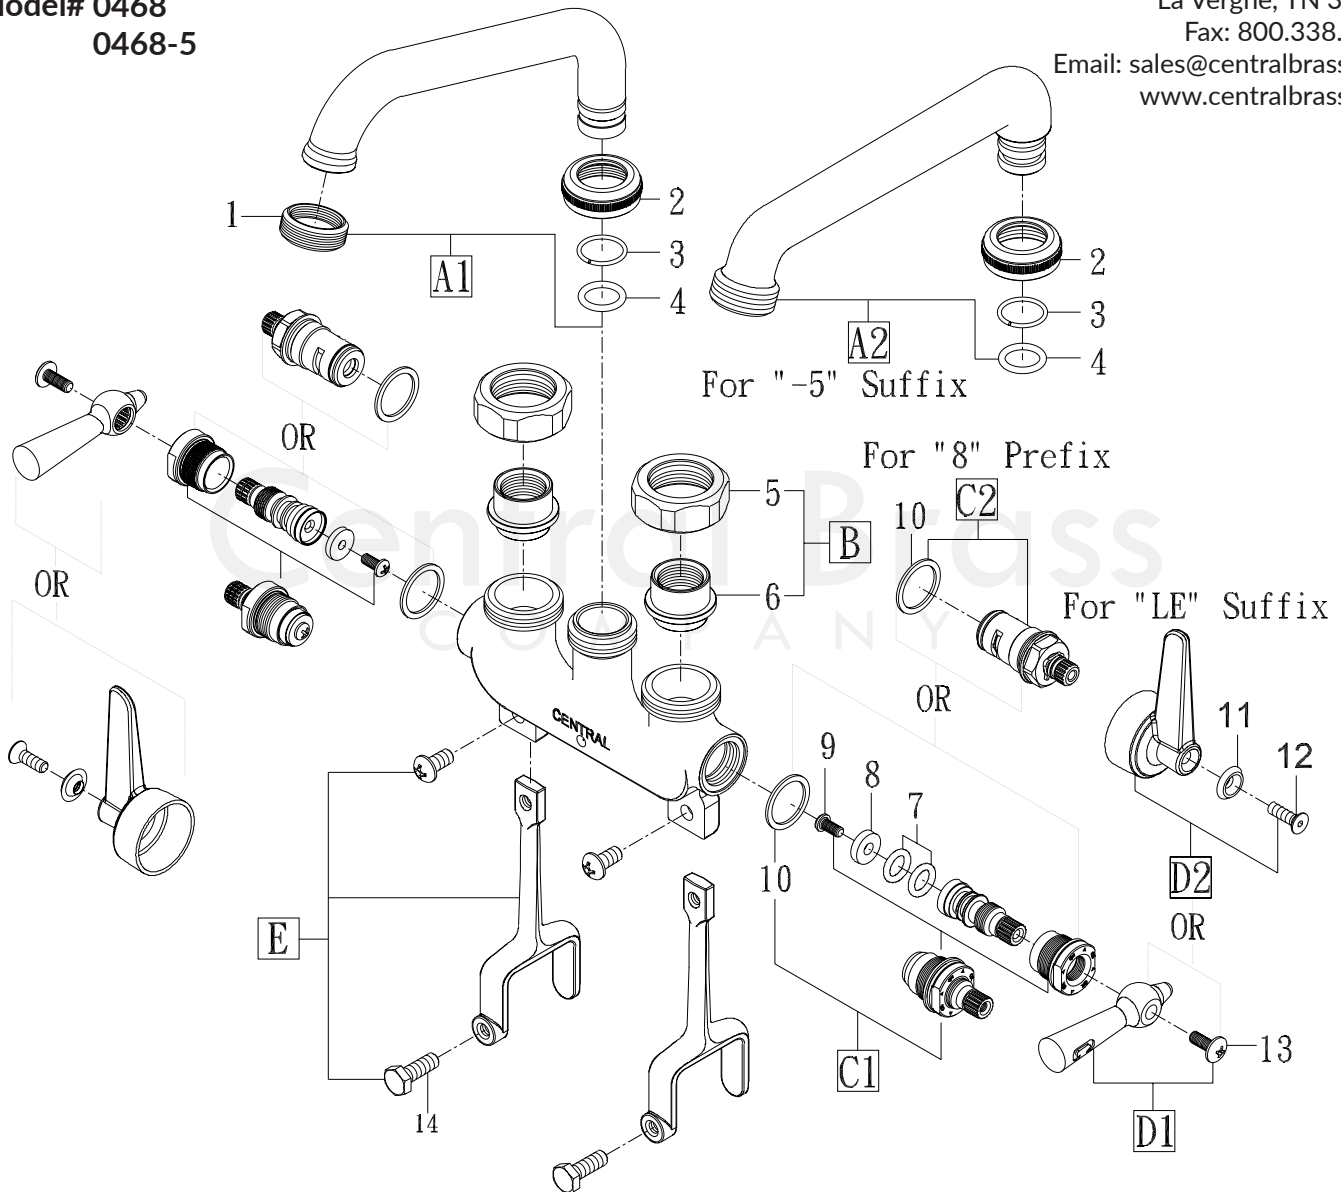

Model# 0468
0468-5

La Vergne, TN 37086
Fax: 800.338.9414
Email: sales@centralbrass.com
www.centralbrass.com

ITEM#	DESCRIPTION	ITEM#	DESCRIPTION		
A1	SU-2924-H-01	6" Swivel Tube Spout With Hose End	4	X1038-KN	O-Ring Epdm Rubber-25/pk
A2	SU-2929-01 [For "-5" Suffix]	6" Swivel Cast Brass Spout With Hose End	5	X1876-BB	Coupling Nut-2/pk
B	CS-49032	2 Combo Union Nuts & Sleeve	6	X1875	1/2" IP Union Inlets-2/pk
C1	G-453-EL,ER	Stem Assembly-Cold,Hot	7	X1038-453	O-Ring for Stem Assembly (25pcs/pk)
C2	K-352-C,H [For "8" Prefix]	Ceramic Stem Assembly	8	X901-WNN	Seat Washer (25pcs/pk)
D1	G-520-W	Lever Laundry Faucet Handles Cold & Hot	9	X104	Round Head Seat Washer Screw (25/pk)
D2	CS-19007C,H [For "LE" Suffix]	Lever Handle-Cold,Hot	10	X1028-Y	Nylon Gasket (25pcs/pk)
E	G-7233	Leg Mounting Group	11	CS-49033	Handle Screw
1	XPF-784-C	Spout Hose End Adapter CP-2/pk	12	X107-FB,FR	Index Blue, Red
2	XPF-782-D	Brass Spout Nut RC-2/pk	13	X126-S	Truss Head Screw-6/pk
3	X166-FN	Snap Ring for Spout-6/pk	14	X113-A	Hex Head Screw-6/pk

0468 Series/REV. 09 2016