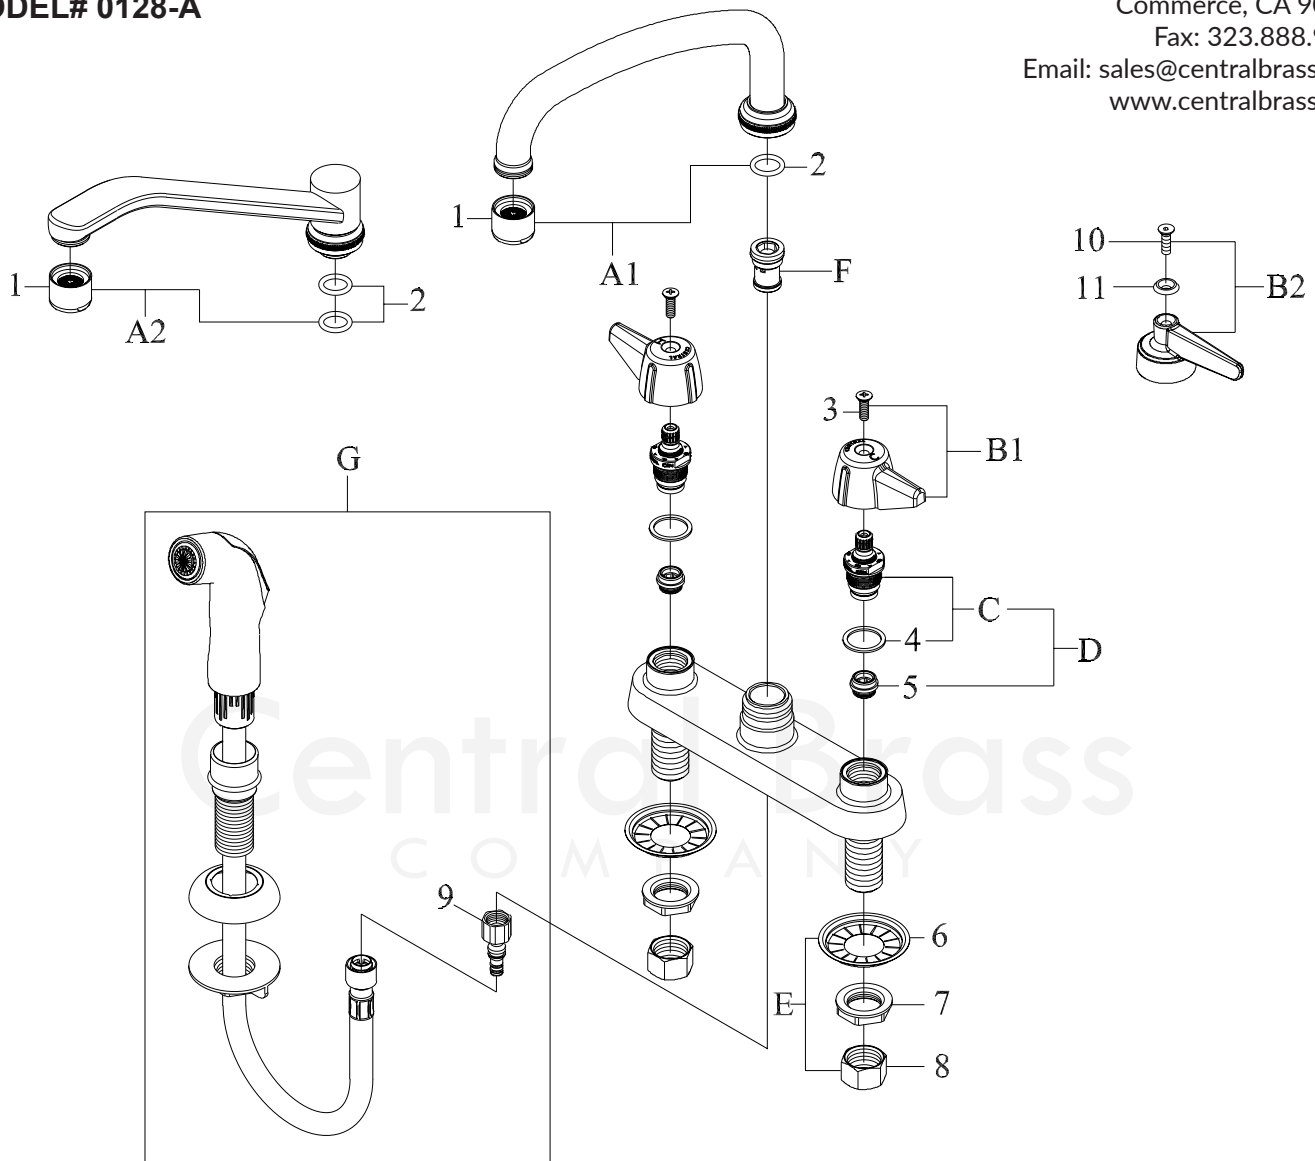

MODEL# 0128-A

Commerce, CA 90040  
 Fax: 323.888.9515  
 Email: sales@centralbrass.com  
 www.centralbrass.com

ITEM#	DESCRIPTION	ITEM#	DESCRIPTION
A1	SU-363-RA 8" Swivel Tube Spout With Aerator	2	X1038-KN O-Ring EPDM Rubber (25pcs/pk)
A2	SU-365-CA 8" Brass D-Spout with Aerator	3	X107-F Oval Head Handle Phillips Screw (25/pk)
B1	G-523-C, H Canopy Handle With Screw-Cold,Hot	4	X1028-Y Nylon Gasket (25pcs/pk)
B2	CS-19007C, H Lever Handle-Cold,Hot	5	X263-BC Replacement Seat (10 pcs/pk)
C	G-454-EL, ER Cold, Hot Stem Assembly W/ Gasket	6	X54 Thinner Crowfoot Steel Washer-10/pk
D	K-454-C, H Cold, Hot Stem Assembly W/ Replaceable Seat	7	X7133-AZ Zinc Die Cast Locknut-10/pk
E	G-913-A Coupling Nuts & Washers (2 Sets)	8	X4015 Brass Coupling Nut-4/pk
F	SU-266-P Diverter Piston	9	OP-420083 Quick Connect Adaptor
G	OP-420077 Quick Connect Hose And Spray Assembly	10	CS-49033 Handle Screw
1	CS-49014 55/64"-27 Female Thread 1.5GPM Aerator	11	X107-FB, FR Index Blue, Red (5 pcs/pk)