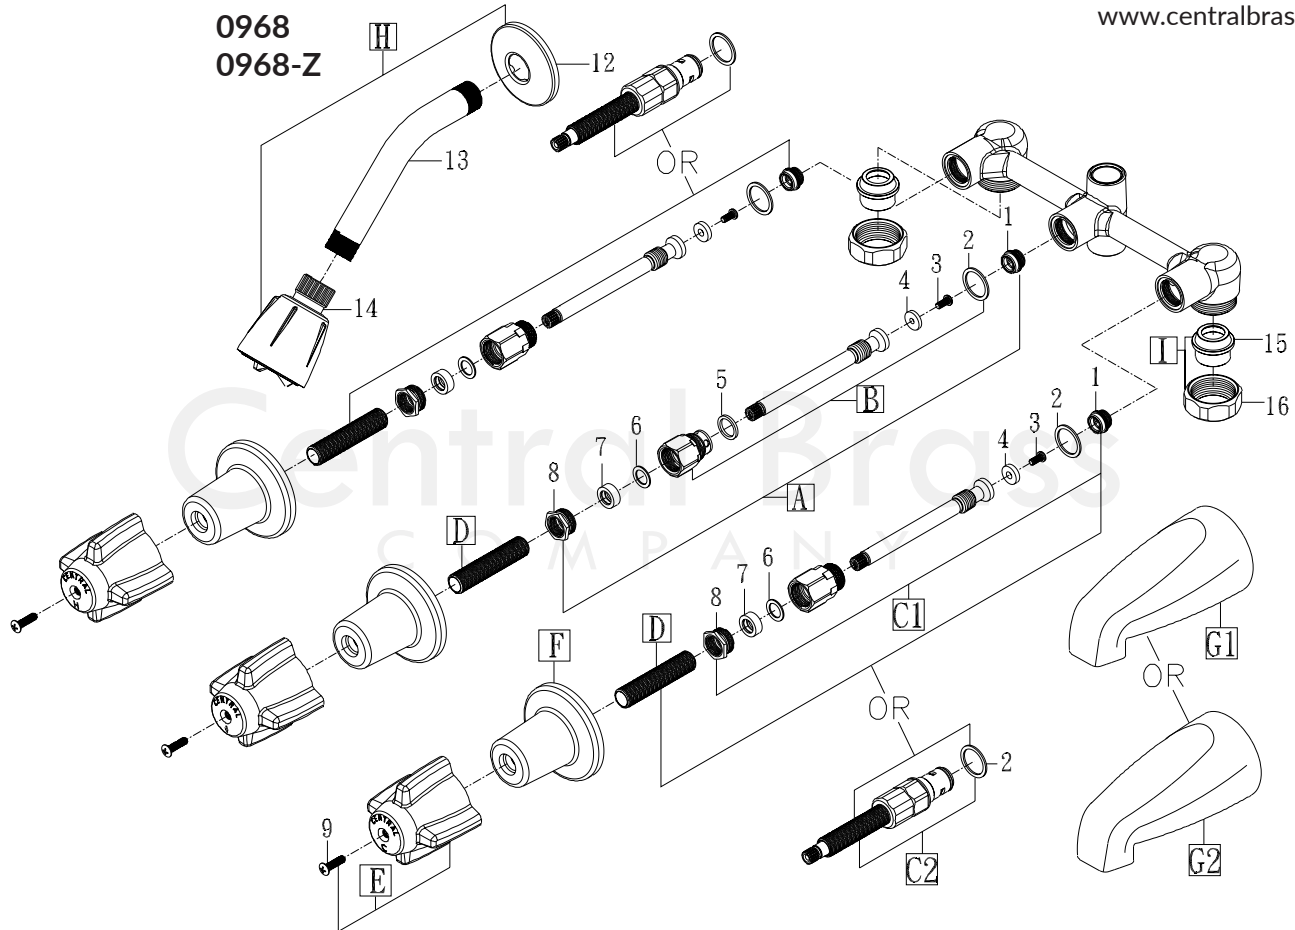

Model# 80950 0950  
 80968 0958  
 80968-Z 0958-Z  
 0968  
 0968-Z

La Vergne, TN 37086  
 Fax: 800.338.9414  
 Email: sales@centralbrass.com  
 www.centralbrass.com

ITEM#	DESCRIPTION	ITEM#	DESCRIPTION
A	K-3-DT Diverter Stem Assembly With Seat	1	XPF-263-B Brass Seat CP-4/pk
B	G-1588-CT Stem & Diverter Bonnet Grp (K-3-DT)	2	X1028-Y Nylon Gasket-25/pk
C1	K-3-CT [for "O" prefix only] Stem Assembly With Seat	3	X104 Round Head Seat Washer Screw-25/pk
C2	K-351-H [for "8" prefix only] Ceramic Stem Assembly	4	X901-WNN Seat Washer-25/pk
D	X269-29/16 2-9/16" Brass Nipple-10/pk	5	X4-N Celcon Washer for Diverter Stem-6/pk
E	G-508-C,H,P Large Canopy Handle-Cold,Hot,Plain	6	X4-L Brass Packing Washer-6/pk
F	521-B Escutcheon	7	X814-BARP Rubber Packing-10/pk
G1	3154-Z [for "-Z" suffix only] Zamak Overim Tub Spout, 1/2" I.P.S.	8	X765-TA Brass Hex Packing Nut-6/pk
G2	3145-D [Not for "0951" or "80951"] Brass Overim Tub Spout, 1/2" I.P.S.	9	X107-F Oval Head Handle Screw Phillips-25/pk
H	G-3113-6 [Only for "0971"&"80971"] Shower Head, Arm (6") & Flanges	10	CS-49019 Handle Screw
I	G-30 2 I.P. Union Nuts & Sleeve	11	CS-49018C,H Handle Button-Cold,Hot
		12	X1035-SS Shower Arm Flange-10/pk
15	X1875 1/2" IP Union Inlets-2/pk	13	714-WT-02 Shower Arm 6"
16	X1876-BB Coupling Nut-2/pk	14	3034-1/2-02 Shower Head with Brass Shower Ball

0950,0958,0968,80950,80958,80968 Series/REV. 09 2016