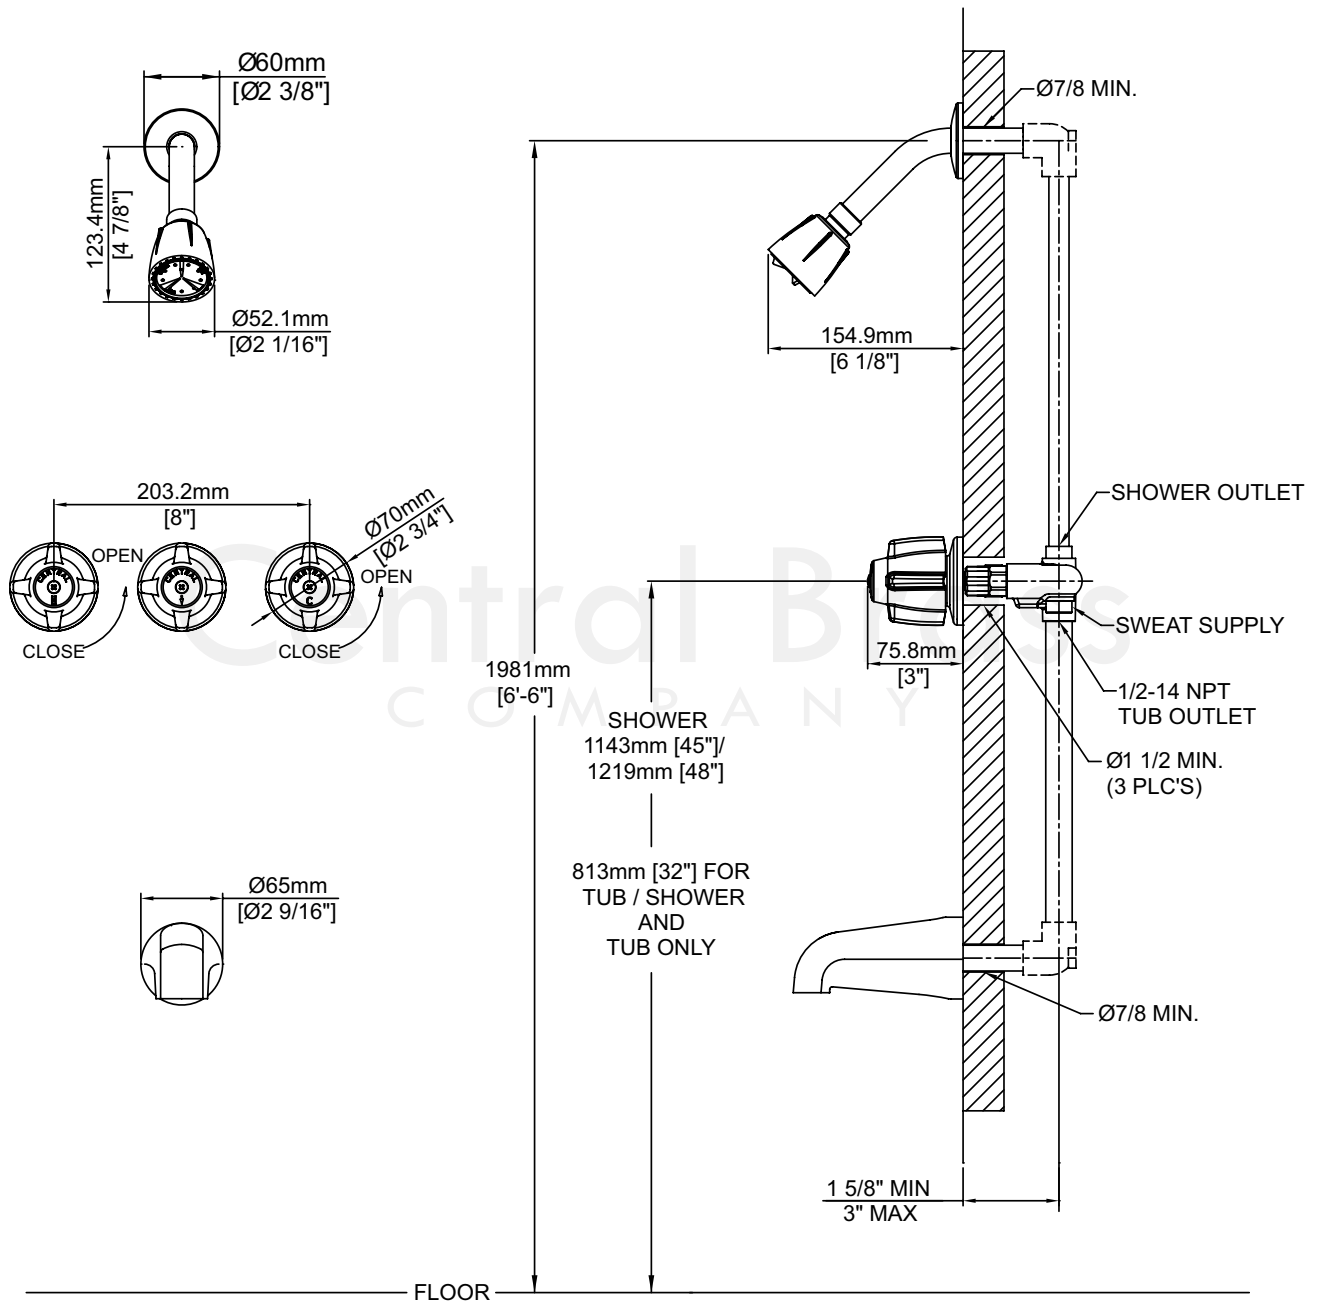

Model# 80868-Z

Three Handle Tub & Shower Set

FEATURES & SPECIFICATIONS

- Canopy Handles
- Shower Head, Arm & Flange
- 1/2" CXC Inlets
- Ceramic Disc Cartridges
- 8" Centers
- 1/2" IPS & Slip-on Combo Tub Spout

Three Handle Tub & Shower Set

80868-Z/REV. 11 2016

Product Specifications subject to change without notice