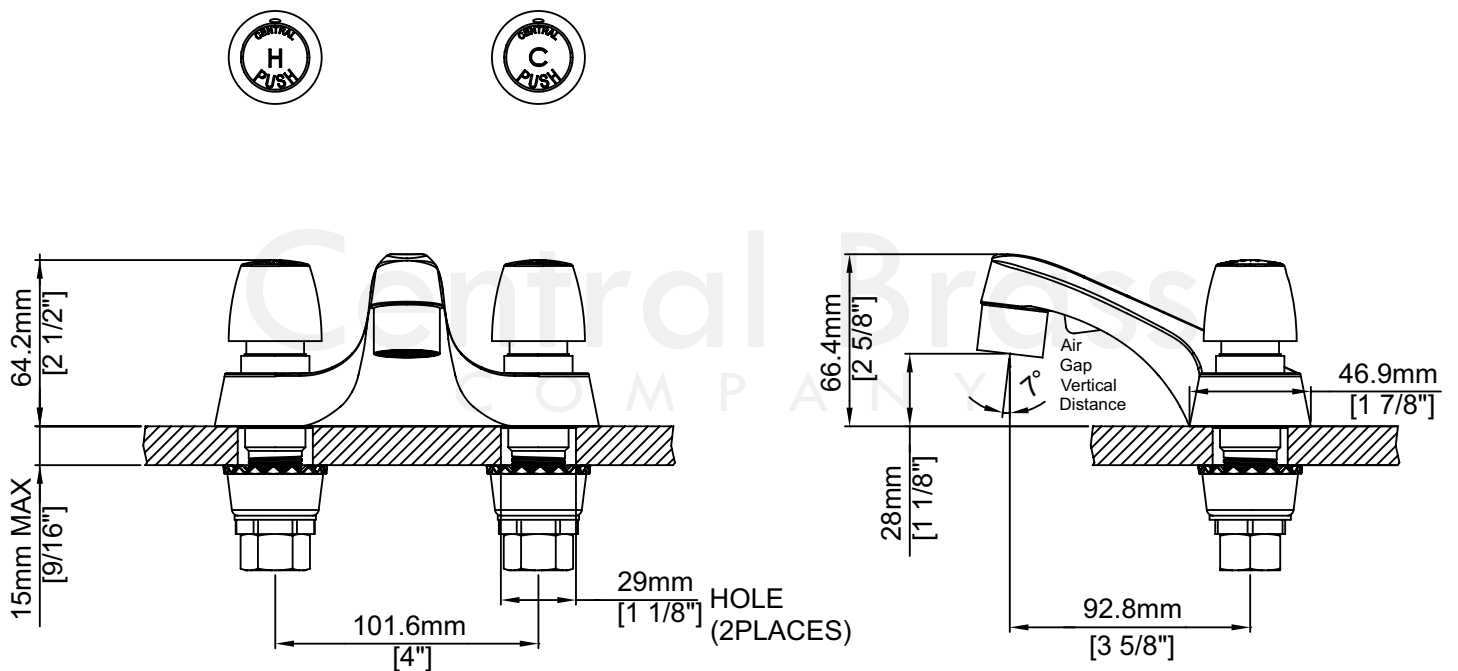

Model# 3137-AVN2

Slow-Close Two Handle Lavatory Faucet

3137-AVN2/REV. 11 2016

Product Specifications subject to change without notice