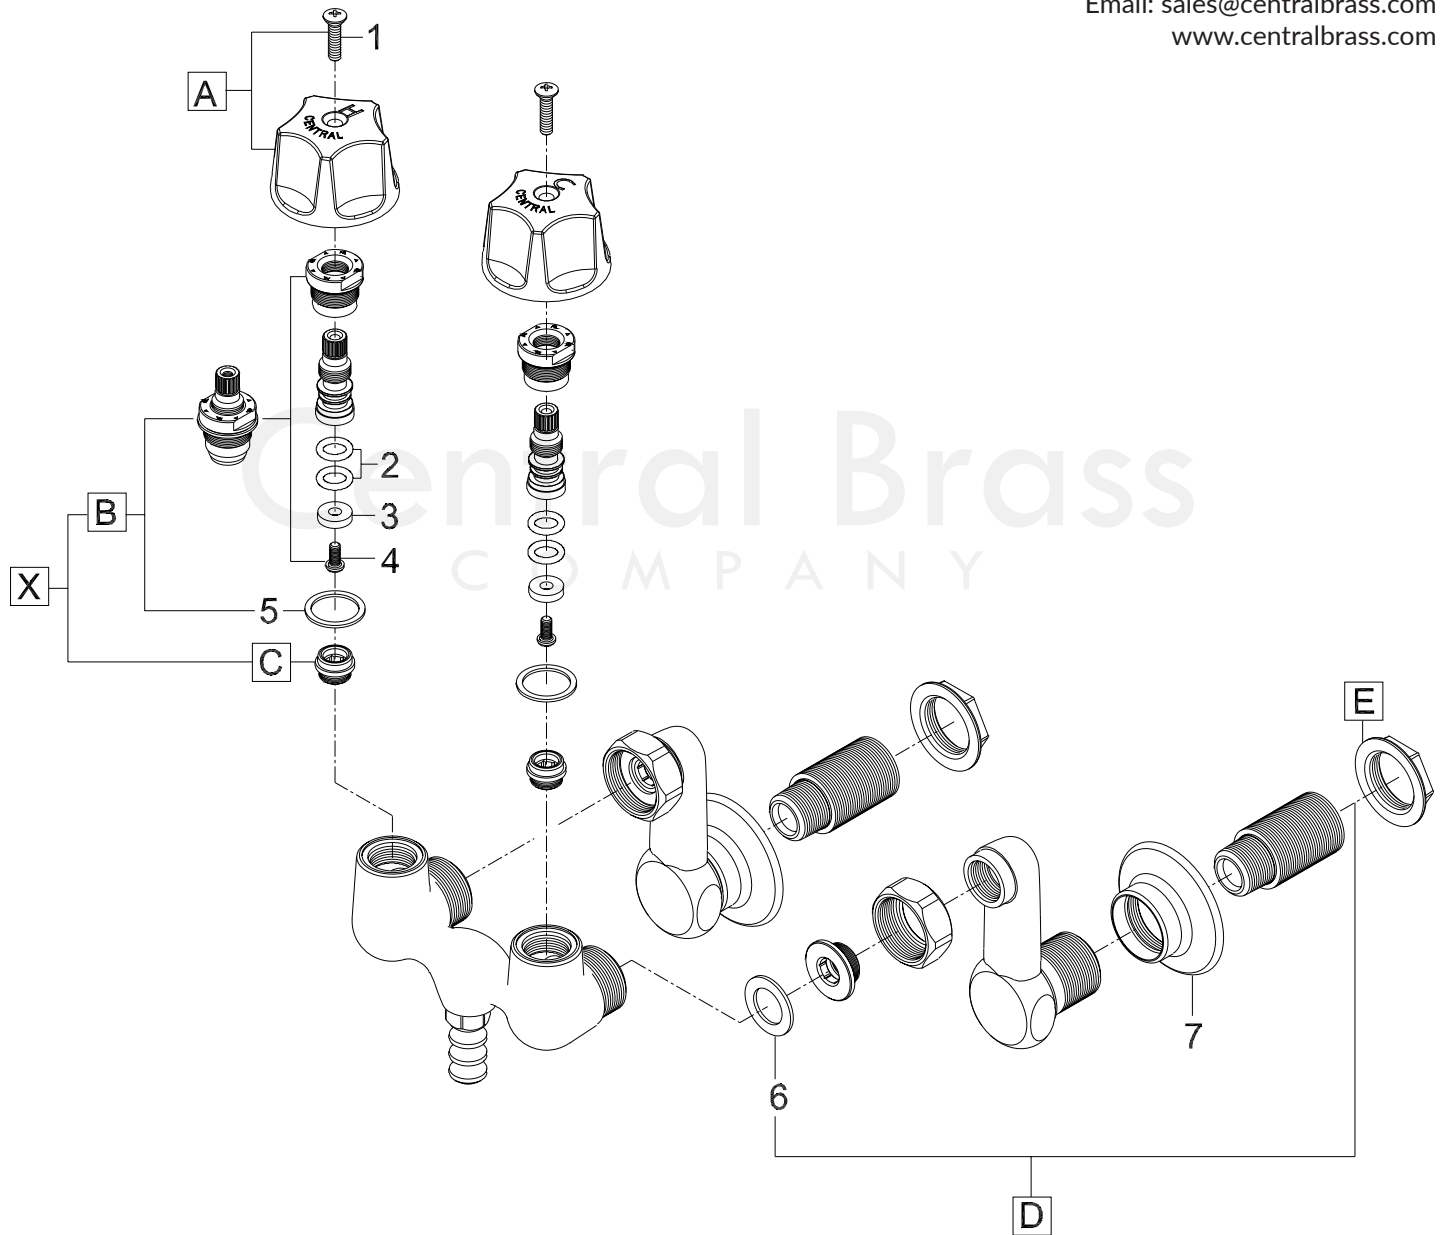

Model# 0211

La Vergne, TN 37086  
 Fax: 800.338.9414  
 Email: sales@centralbrass.com  
 www.centralbrass.com

ITEM#	DESCRIPTION	ITEM#	DESCRIPTION
A	G-398-C,H Round Fluted Handle With Screw	1	X107-H Handle Screw (6 Pcs Per Pack)
B	G-454-ERRC Chrome Plate Stem Assembly	2	X1038-453 O-Rings (25 Pcs Per Pack)
C	X263-BC Replacement Seat (10 Pcs Per Pack)	3	X901-WNN Stem Seat Washer (25 Pcs Per Pack)
D	SU-2841-S Female Adjustable Ring	4	X104 Seat Washer Screw (25 Pcs Per Pack)
E	G-97 Locknut (4090-3/4) (2 Pcs Per Pack)	5	X1028-Y Gasket (25 Pcs Per Pack)
X	K-453-H Stem Assembly W/Replaceable Seat	6	X-940-TRN Washer (10 Pcs Per Pack)
		7	390 Flange