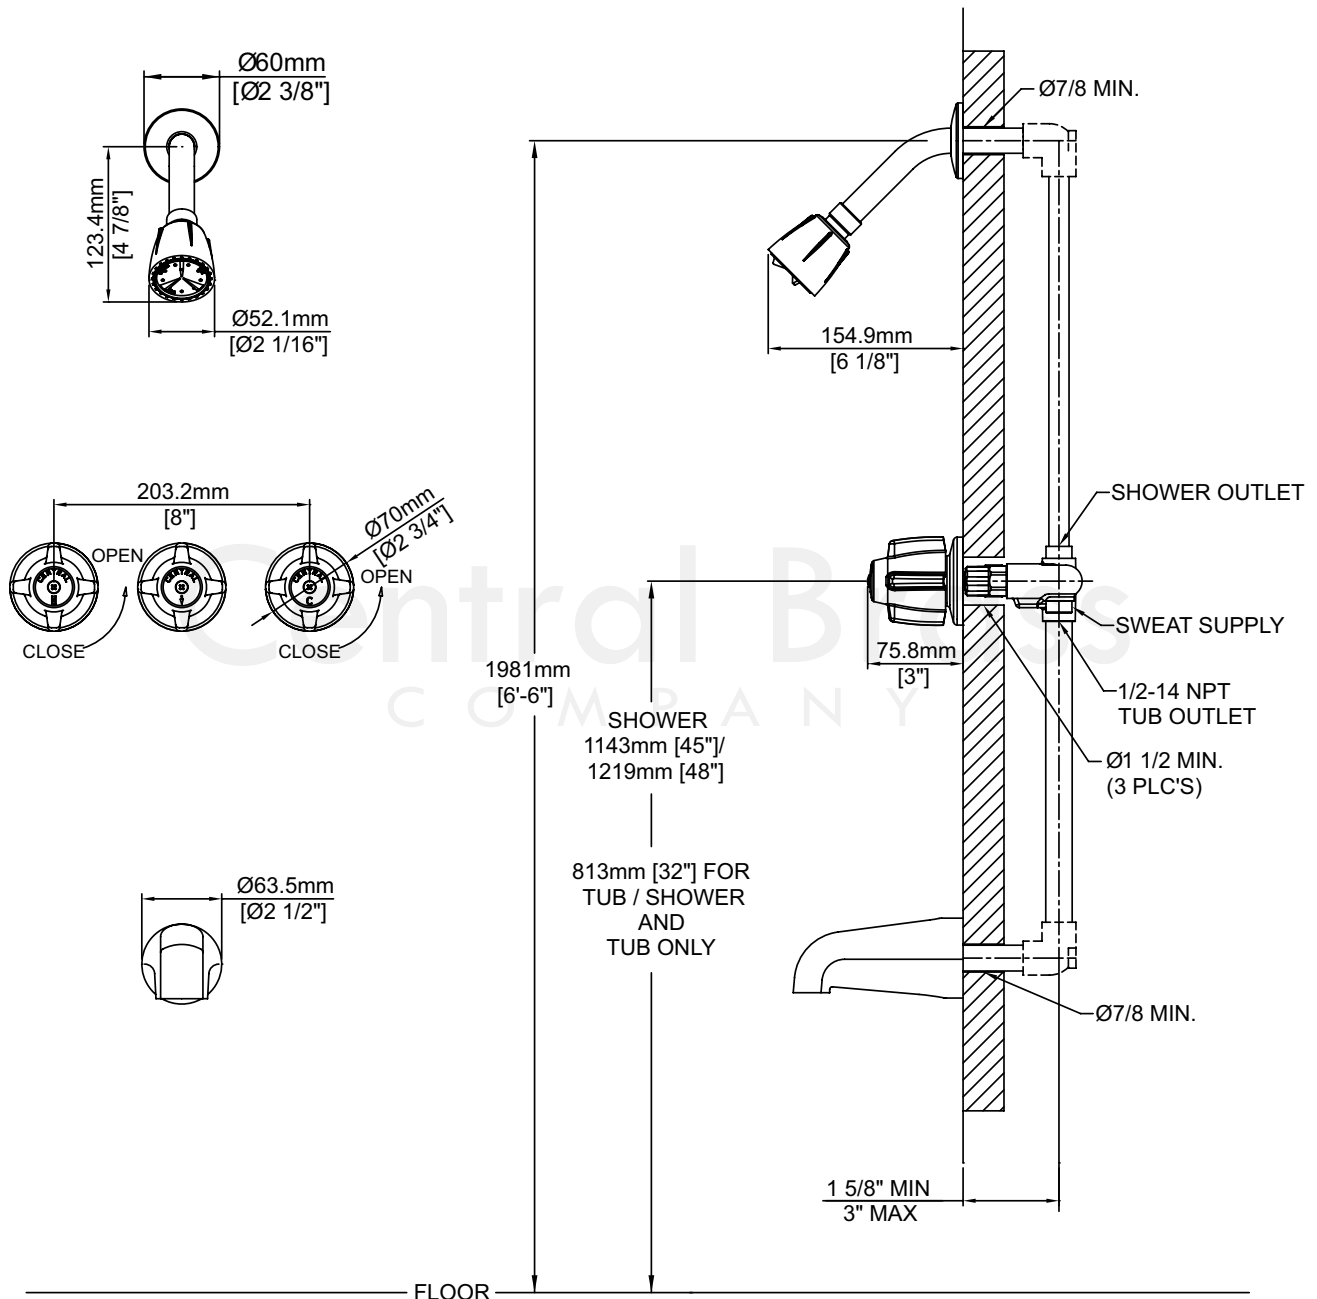

Model# 80868

Three Handle Tub & Shower Set

80868/REV. 11 2016

Product Specifications subject to change without notice