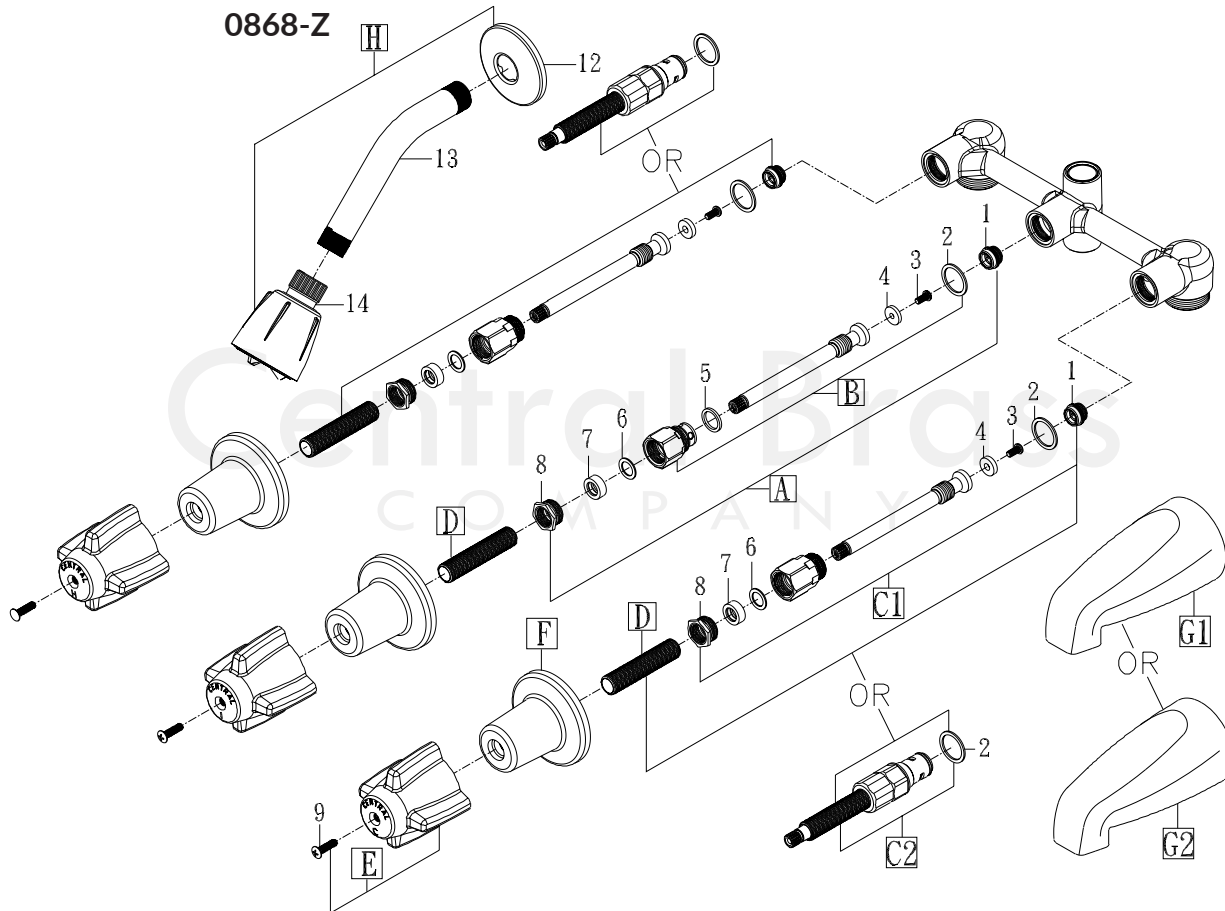

Model# 80850 0850  
 80868 0858  
 80868-Z 0858-Z  
 0868  
 0868-Z

La Vergne, TN 37086  
 Fax: 800.338.9414  
 Email: sales@centralbrass.com  
 www.centralbrass.com

ITEM#	DESCRIPTION	ITEM#	DESCRIPTION
A	K-3-DT Diverter Stem Assembly With Seat	1	XPF-263-B Brass Seat CP-4/pk
B	G-1588-CT Stem & Diverter Bonnet Grp (K-3-DT)	2	X1028-Y Nylon Gasket-25/pk
C1	K-3-CT [for "O" prefix only] Stem Assembly With Seat	3	X104 Round Head Seat Washer Screw-25/pk
C2	K-351-H [for "8" prefix only] Ceramic Stem Assembly	4	X901-WNN Seat Washer-25/pk
D	X269-29/16 2-9/16" Brass Nipple-10/pk	5	X4-N Celcon Washer for Diverter Stem-6/pk
E	G-508-C,H,P Large Canopy Handle-Cold,Hot,Plain	6	X4-L Brass Packing Washer-6/pk
F	521-B Escutcheon	7	X814-BARP Rubber Packing-10/pk
G1	3154-Z [for "-Z" suffix only] Zamak Overim Tub Spout, 1/2" I.P.S.	8	X765-TA Brass Hex Packing Nut-6/pk
G2	3145-D [Not for "0850" or "80850-"] Brass Overim Tub Spout, 1/2" I.P.S.	9	X107-F Oval Head Handle Screw Phillips-25/pk
H	G-3113-6 [Only for "0868"&"80868"] Shower Head, Arm (6") & Flanges	10	CS-49019 Handle Screw
		11	CS-49018C,H Handle Button-Cold,Hot
		12	X1035-SS Shower Arm Flange-10/pk
		13	714-WT-02 Shower Arm 6"
		14	3034-1/2-02 Shower Head with Brass Shower Ball

0850,0858,0868,80850,80858,80868 Series/REV. 09 2016