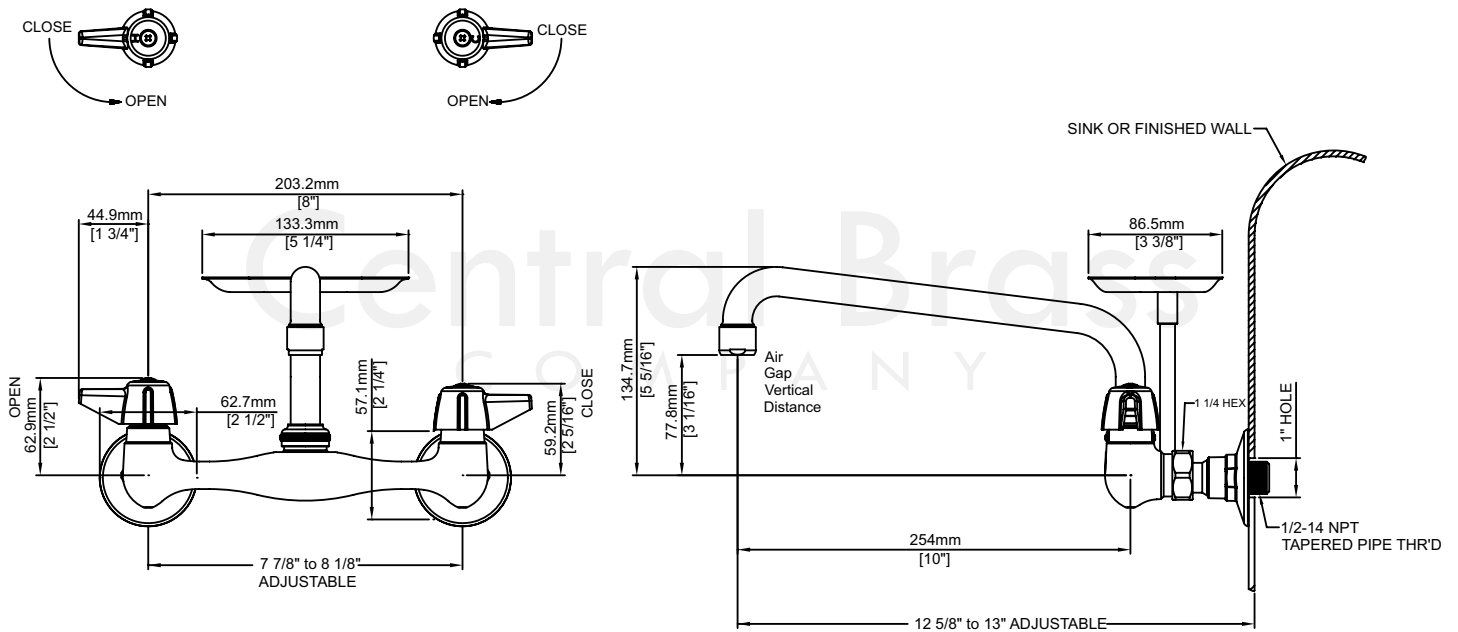

Model# 0048-TA2

Two Handle Wallmount Kitchen Faucet

0048-TA2/REV. 11 2016

Product Specifications subject to change without notice