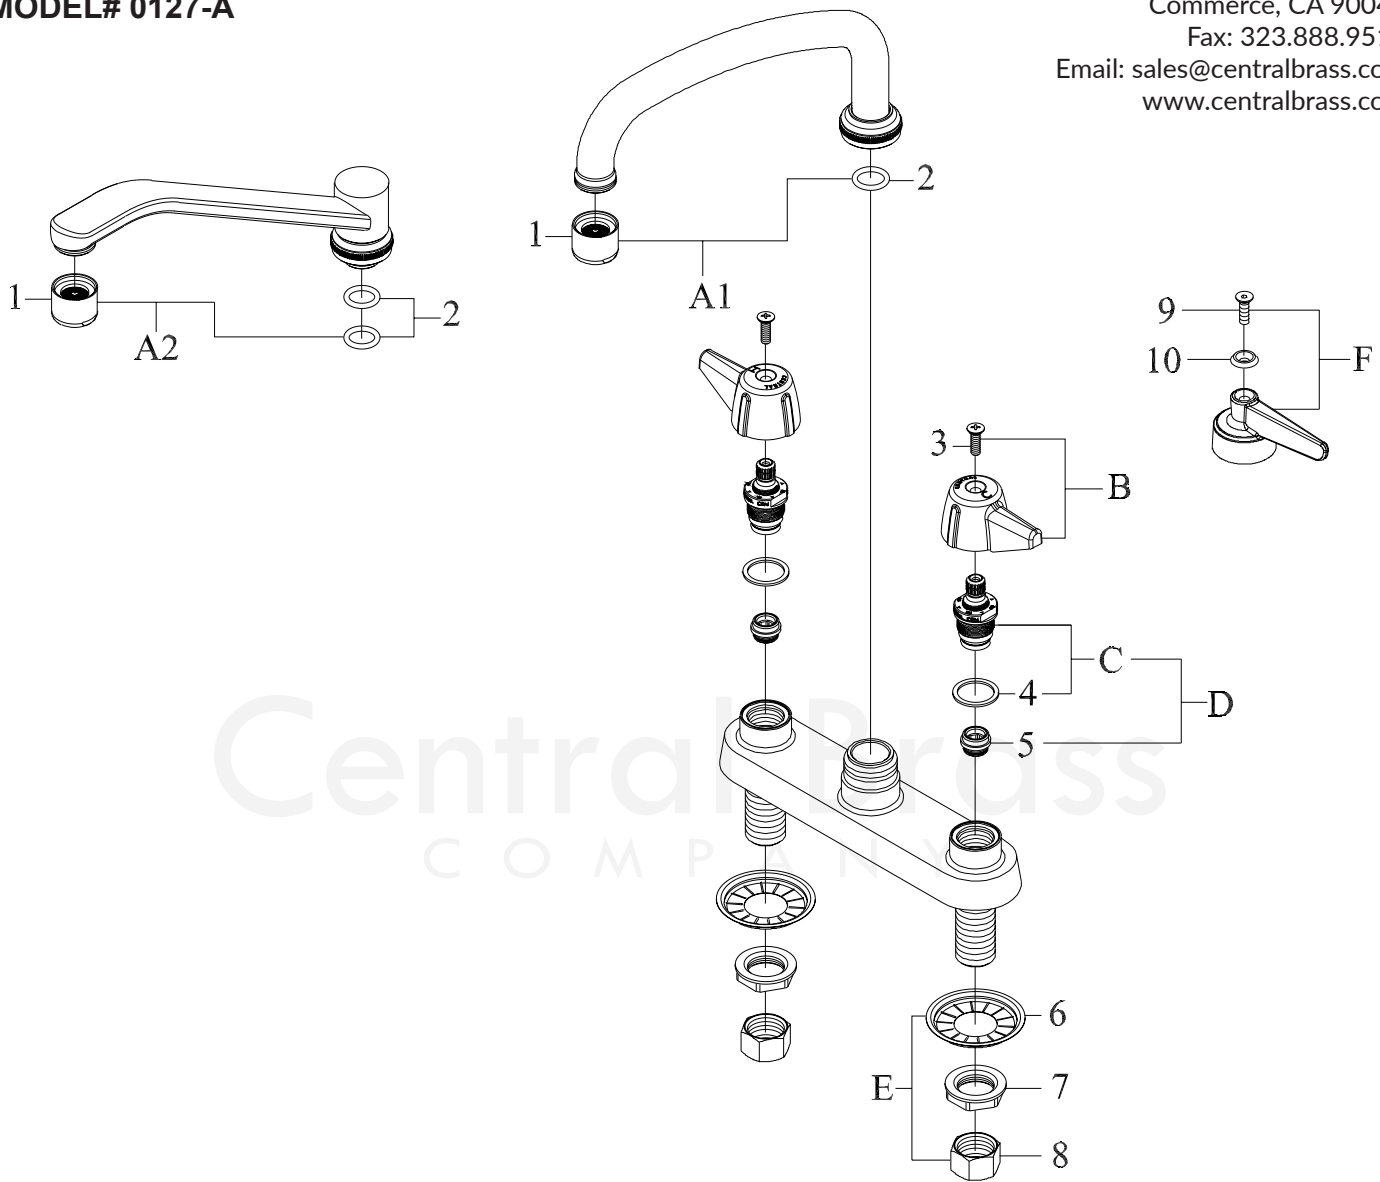

MODEL# 0127-A

Commerce, CA 90040

Fax: 323.888.9515

Email: sales@centralbrass.com

www.centralbrass.com

ITEM#	DESCRIPTION	ITEM#	DESCRIPTION
A1	SU-363-RA 8" Swivel Tube Spout With Aerator	3	X107-F Oval Head Handle Phillips Screw (25/pk)
A2	SU-365-CA 8" Brass D-Spout with Aerator	4	X1028-Y Nylon Gasket (25pcs/pk)
B	G-523-C, H Canopy Handle With Screw-Cold,Hot	5	X263-BC Replacement Seat (10 pcs/pk)
C	G-454-EL, ER Cold, Hot Stem Assembly W/ Gasket	6	X54 Thinner Crowfoot Steel Washer-10/pk
D	K-454-C, H Cold, Hot Stem Assembly W/ Replaceable Seat	7	X7133-AZ Zinc Die Cast Locknut-10/pk
E	G-913-A Coupling Nuts & Washers (2 Sets)	8	X4015 Brass Coupling Nut-4/pk
F	CS-19007C, H Lever Handle-Cold,Hot	9	CS-49033 Handle Screw
1	CS-49014 5/8"-27 Female Thread 1.5GPM Aerator	10	X107-FB, FR Index Blue, Red (5 pcs/pk)
2	X1038-KN O-Ring EPDM Rubber (25pcs/pk)		