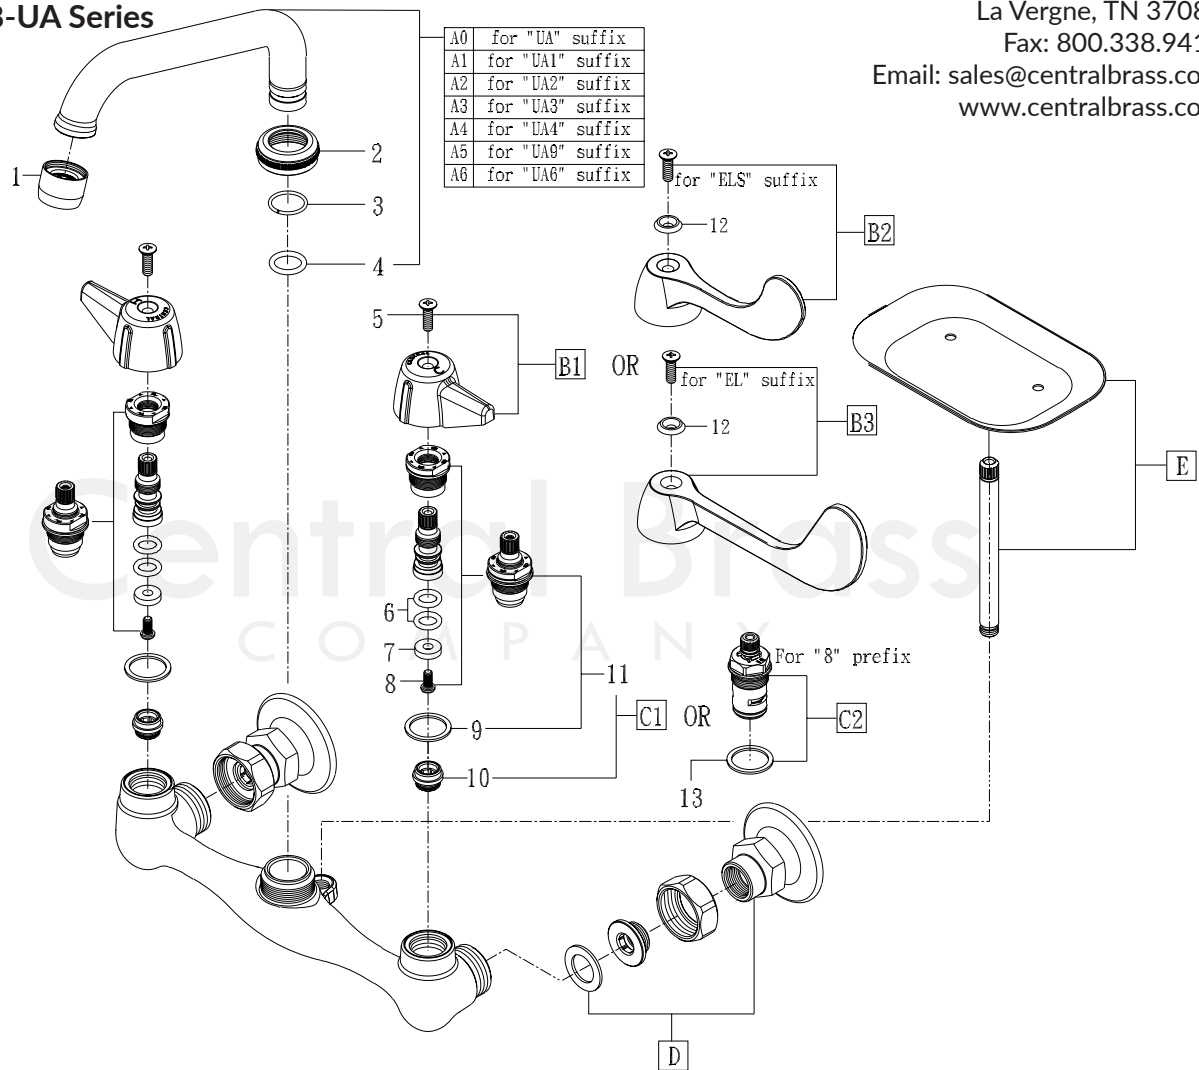

Model# 80048-UA Series

La Vergne, TN 37086

Fax: 800.338.9414

Email: sales@centralbrass.com

www.centralbrass.com

ITEM#	DESCRIPTION	ITEM#	DESCRIPTION
A0	SU-2924-A 6" Swivel Tube Spout With Aerator	E	G-285-AZ Brass Soap Dish
A1	SU-363-RA 8" Swivel Tube Spout With Aerator	1	CS-49014 55/64"-27Female Thread 1.5GPM Aerator
A2	SU-363-JA 10" Swivel Tube Spout With Aerator	2	XPF-782-D Brass Spout Nut (2pcs/pk)
A3	SU-363-LA 12" Swivel Tube Spout With Aerator	3	X-166-FN Snap Ring
A4	SU-363-MA 14" Swivel Tube Spout With Aerator	4	X1038-KN O-Ring Epdm Rubber (25pcs/pk)
A5	SU-2923-A 5" Swivel Cast Brass Spout With Aerator	5	X107-F Oval Head Handle Phillips Screw (25/pk)
A6	SU-365-CA 8" Brass D-Spout with Aerator	6	X1038-453 O-Ring for Stem Assembly (25pcs/pk)
B1	G-523-C,H Canopy Handle With Screw-Cold,Hot	7	X901-WNN Seat Washer (25pcs/pk)
B2	G-4147-C,H Wrist Handle (4")+Index Ring+Screw-C,H	8	X104 Round Head Seat Washer Screw (25/pk)
B3	G-4149-C,H Wrist Handle (6")+Index Ring+Screw-C,H	9	X1028-Y Nylon Gasket (25pcs/pk)
C1	K-453-C,H Stem Assembly With Replaceable Seat	10	X263-BC Seat (10pcs/pk)
C2	K-352-C,H (For "8" prefix) Ceramic Stem Assembly	11	G-453-EL,ER Stem Assembly-Cold,Hot
C3	G-454-EL,ER (For "Q" Suffix) Quick Pression 1/4 Turn Stem Assembly	12	X107FB,FR Color Code Index Ring-Blue,Red-5/pk
D	SU-2807 Female Flange Adjustable 7-7/8" - 8-1/8"	13	X1028-Y Nylon Gasket (25pcs/pk)

80048-UA Series/REV. 09 2016