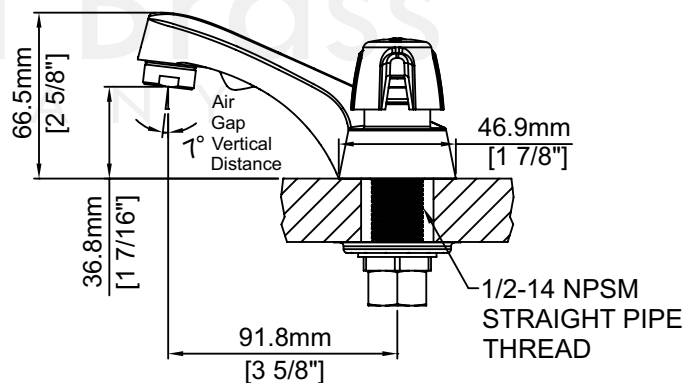

Model# 81137-A

Two Handle Lavatory Faucet

81137-A/REV. 11 2016

Product Specifications subject to change without notice