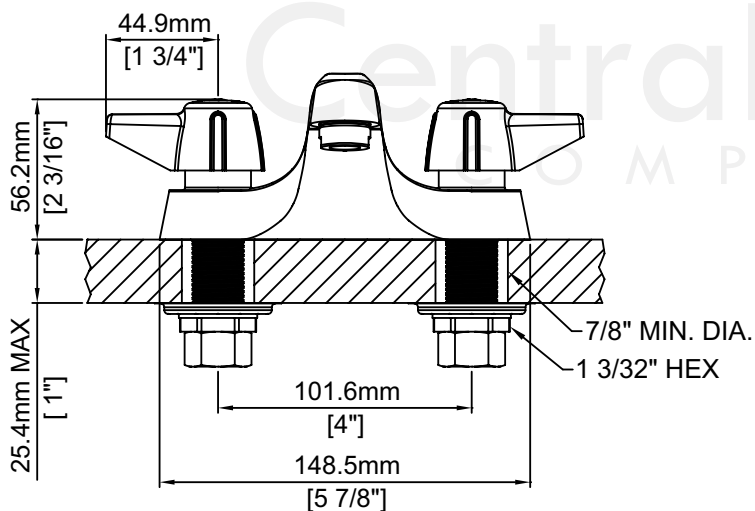

Model# 81137-A

Two Handle Lavatory Faucet

81137-A/REV. 11 2016

Product Specifications subject to change without notice