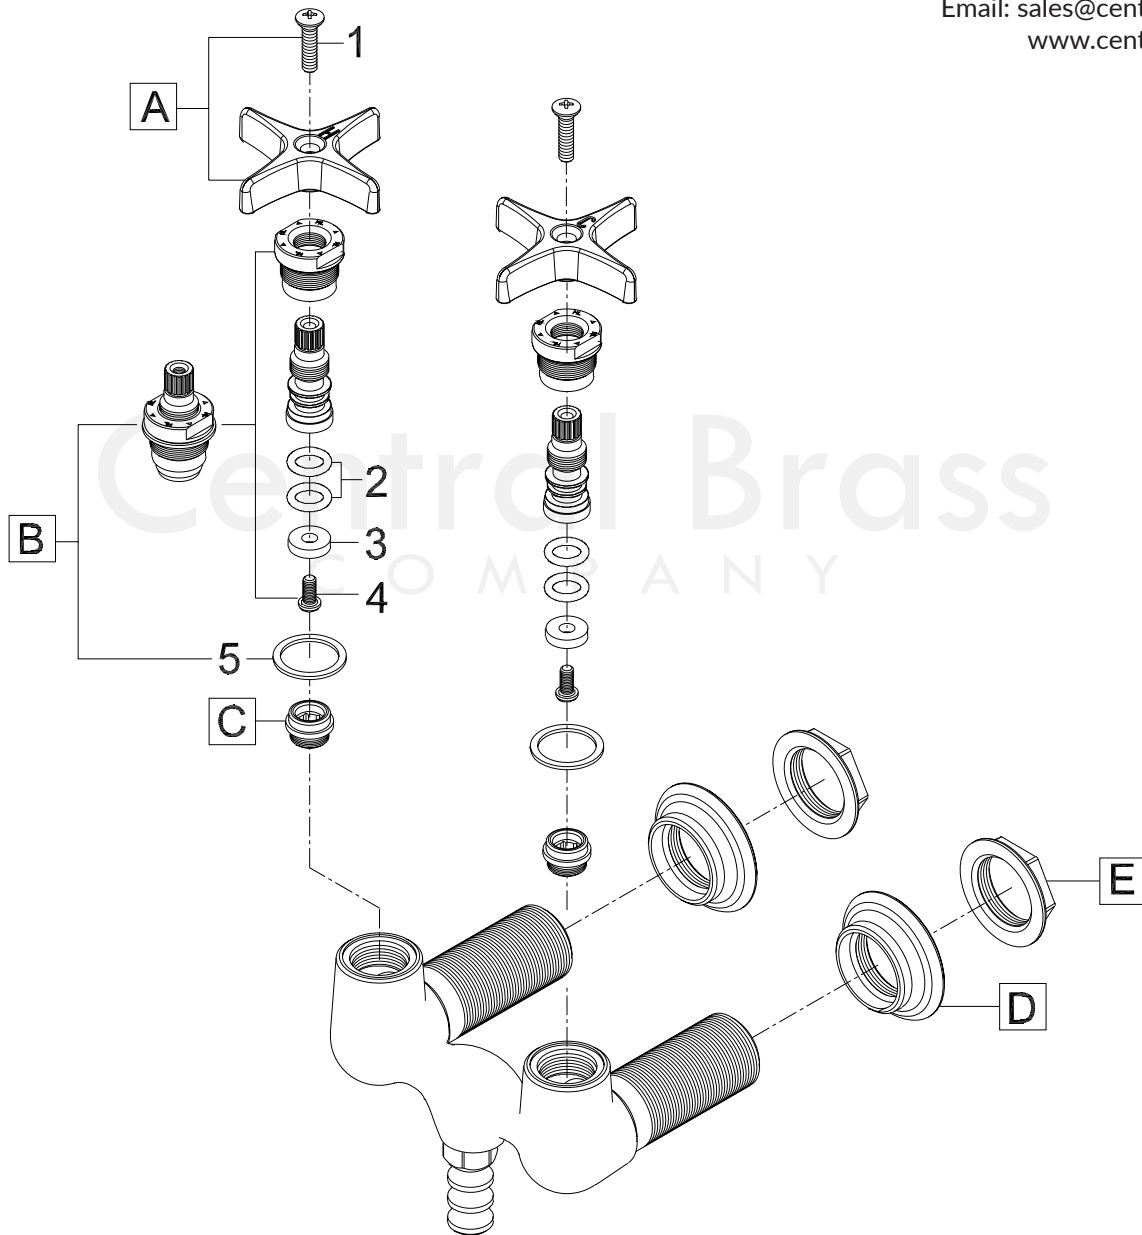

Model# 0210-Q

La Vergne, TN 37086  
 Fax: 800.338.9414  
 Email: sales@centralbrass.com  
 www.centralbrass.com

ITEM#	DESCRIPTION	ITEM#	DESCRIPTION
A	G-1045-SH,SC Cross Handle-Hot,Cold	1	X107-F Handle Screw (25 Pcs Per Pack)
B	G-454-EL,ER Quick Pression 1/4 Turn Stem Assembly	2	X1038-453 O-Rings (25 Pcs Per Pack)
C	X263-BC Replacement Seat (10 Pcs Per Pack)	3	X901-WNN Stem Seat Washer (25 Pcs Per Pack)
D	X2133-210 Flange (2 Pcs Per Pack)	4	X104 Seat Washer Screw (25 Pcs Per Pack)
E	G-97 Locknut (4090-3/4) (2 Pcs Per Pack)	5	X1028-Y Gasket (25 Pcs Per Pack)