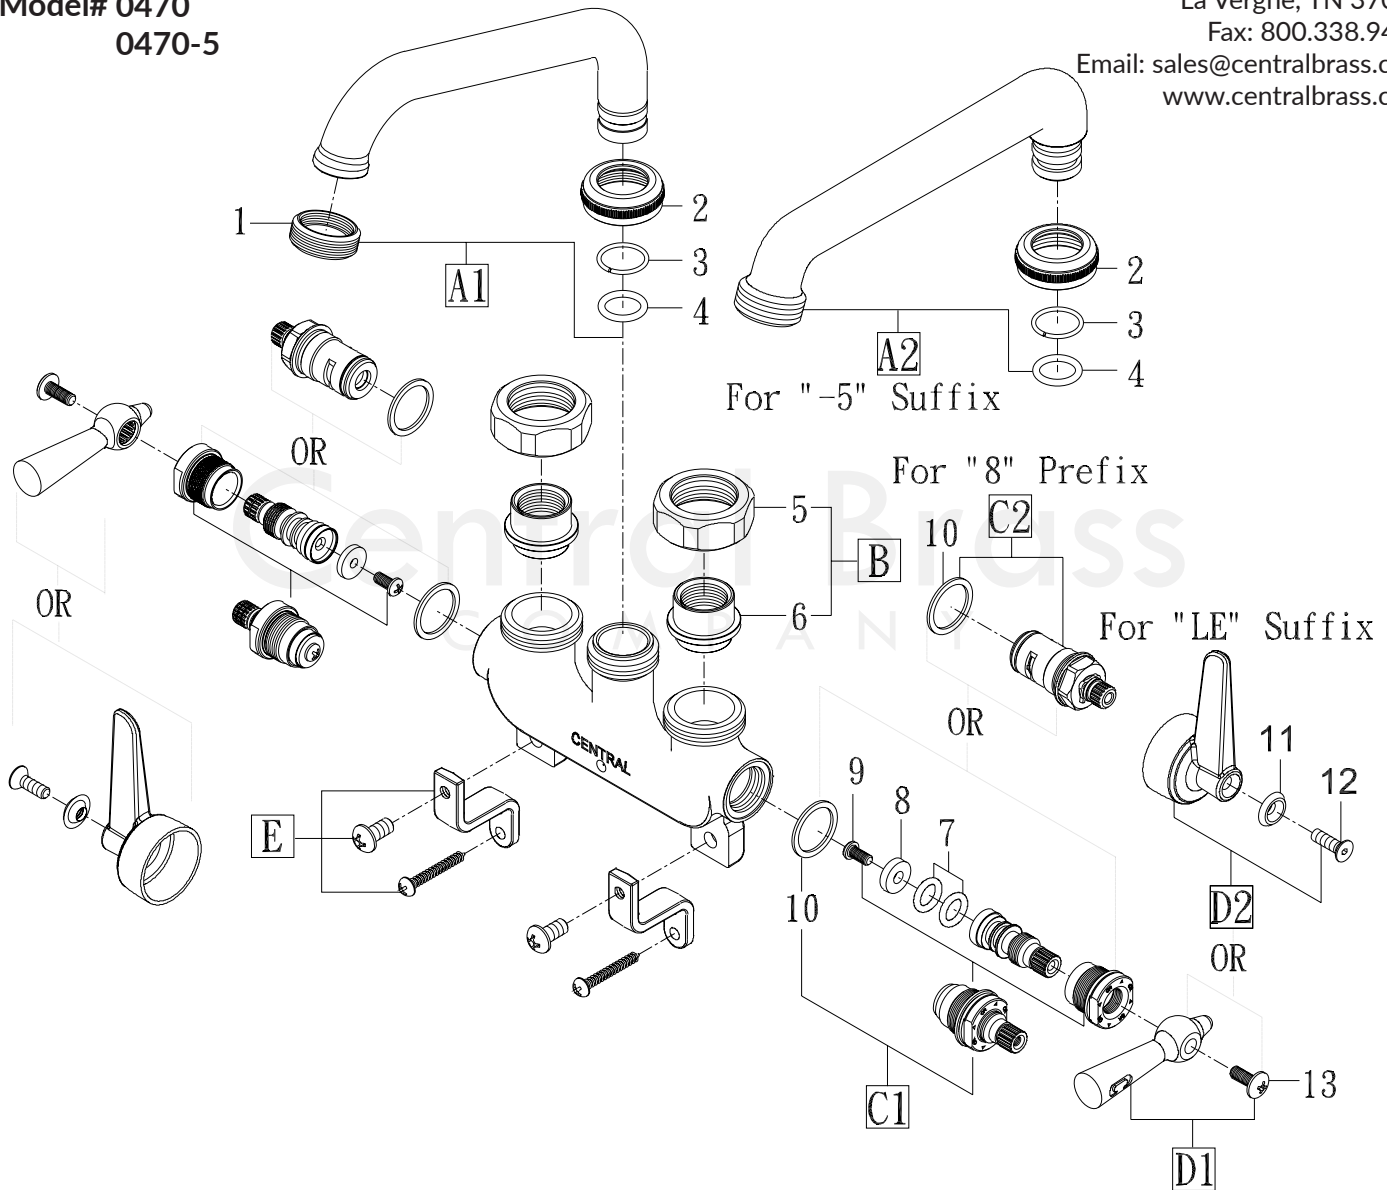

Model# 0470  
0470-5

La Vergne, TN 37086  
Fax: 800.338.9414  
Email: sales@centralbrass.com  
www.centralbrass.com

ITEM#	DESCRIPTION	ITEM#	DESCRIPTION		
A1	SU-2924-H-01	6" Swivel Tube Spout With Hose End	4	X1038-KN	O-Ring Epdm Rubber-25/pk
A2	SU-2929-01 [For "-5" Suffix]	6" Swivel Cast Brass Spout With Hose End	5	X1876-BB	Coupling Nut-2/pk
B	G-30	2 I.P. Union Nuts & Sleeve	6	X1875	1/2" IP Union Inlets-2/pk
C1	G-453-EL,ER	Stem Assembly-Cold,Hot	7	X1038-453	O-Ring for Stem Assembly (25pcs/pk)
C2	K-352-C,H [For "8" Prefix]	Ceramic Stem Assembly	8	X901-WNN	Seat Washer (25pcs/pk)
D1	G-520-W	Lever Laundry Faucet Handles Cold & Hot	9	X104	Round Head Seat Washer Screw (25/pk)
D2	CS-19007C,H [For "LE" Suffix]	Lever Handle-Cold,Hot	10	X1028-Y	Nylon Gasket (25pcs/pk)
E	G-7237	Leg Mounting Group	11	CS-49033	Handle Screw
1	XPF-784-C	Spout Hose End Adapter CP-2/pk	12	X107-FB,FR	Index Blue, Red
2	XPF-782-D	Brass Spout Nut RC-2/pk	13	X126-S	Truss Head Screw-6/pk
3	X166-FN	Snap Ring for Spout-6/pk			

0470 Series/REV. 09 2016