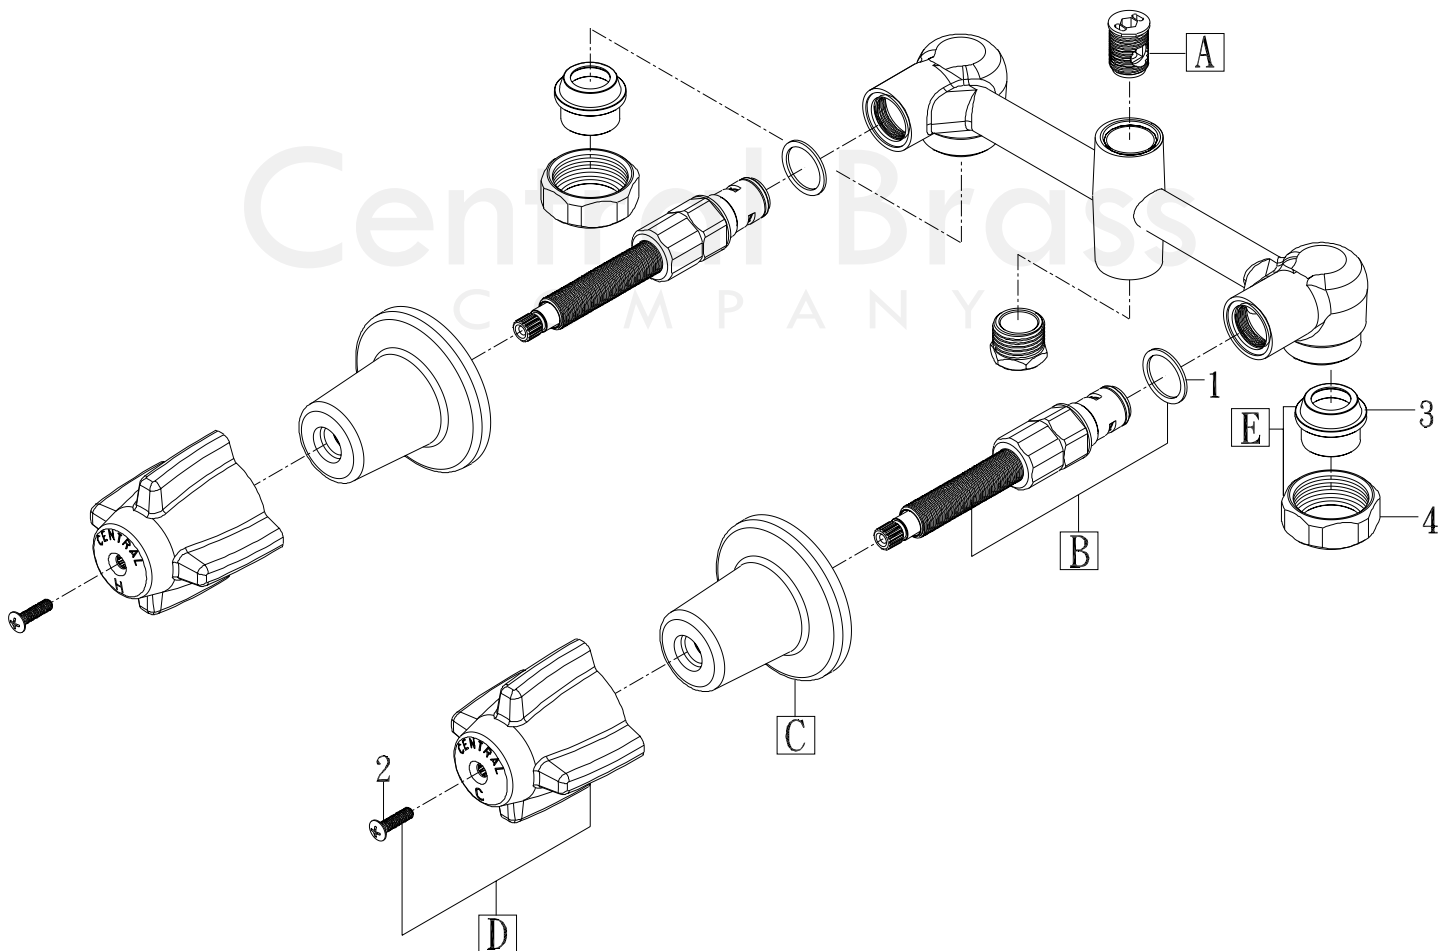

Model# 80905

La Vergne, TN 37086
 Fax: 800.338.9414
 Email: sales@centralbrass.com
 www.centralbrass.com

ITEM#	DESCRIPTION	ITEM#	DESCRIPTION
A	268-TVR Set-Diverter Piston	1	X1028-Y Nylon Gasket-25/pk
B	K-351-H Ceramic Stem Assembly	2	X107-F Oval Head Handle Screw Phillips-25/pk
C	521-B Escutcheon	3	X1875 1/2" IP Union Inlets-2/pk
D	G-508-C,H Large Canopy Handle-Cold,Hot	4	X1876-BB Coupling Nut-2/pk
E	G-30 2 I.P. Union Nuts & Sleeve		