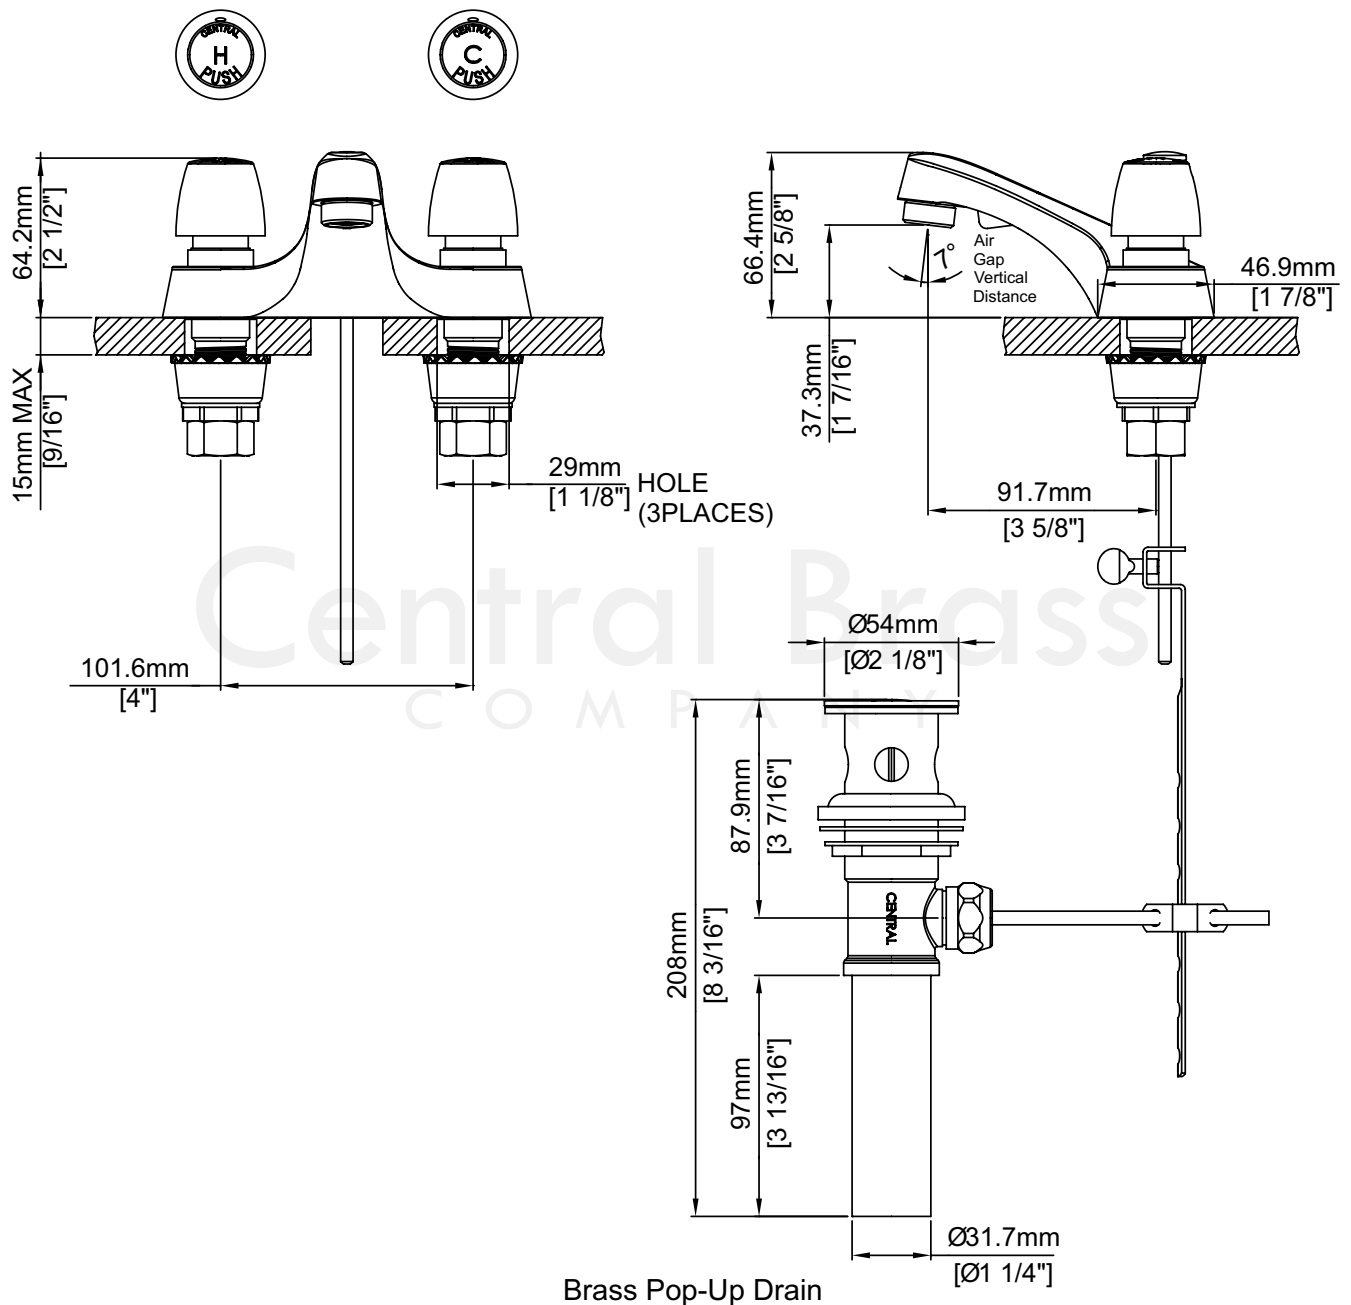

Model# 3137-DAN2

Slow-Close Two Handle Lavatory Faucet

FEATURES & SPECIFICATIONS

- Push Handles
- 3-Hole 4" Installation
- Brass Pop-Up Drain Assembly 1.5 GPM Flow Rate
- 1.5 GPM Flow Rate

FINISHES

- PC Polished Chrome

Model# 3137-DAN2

Slow-Close Two Handle Lavatory Faucet

3137-DAN2/REV. 11 2016

Product Specifications subject to change without notice