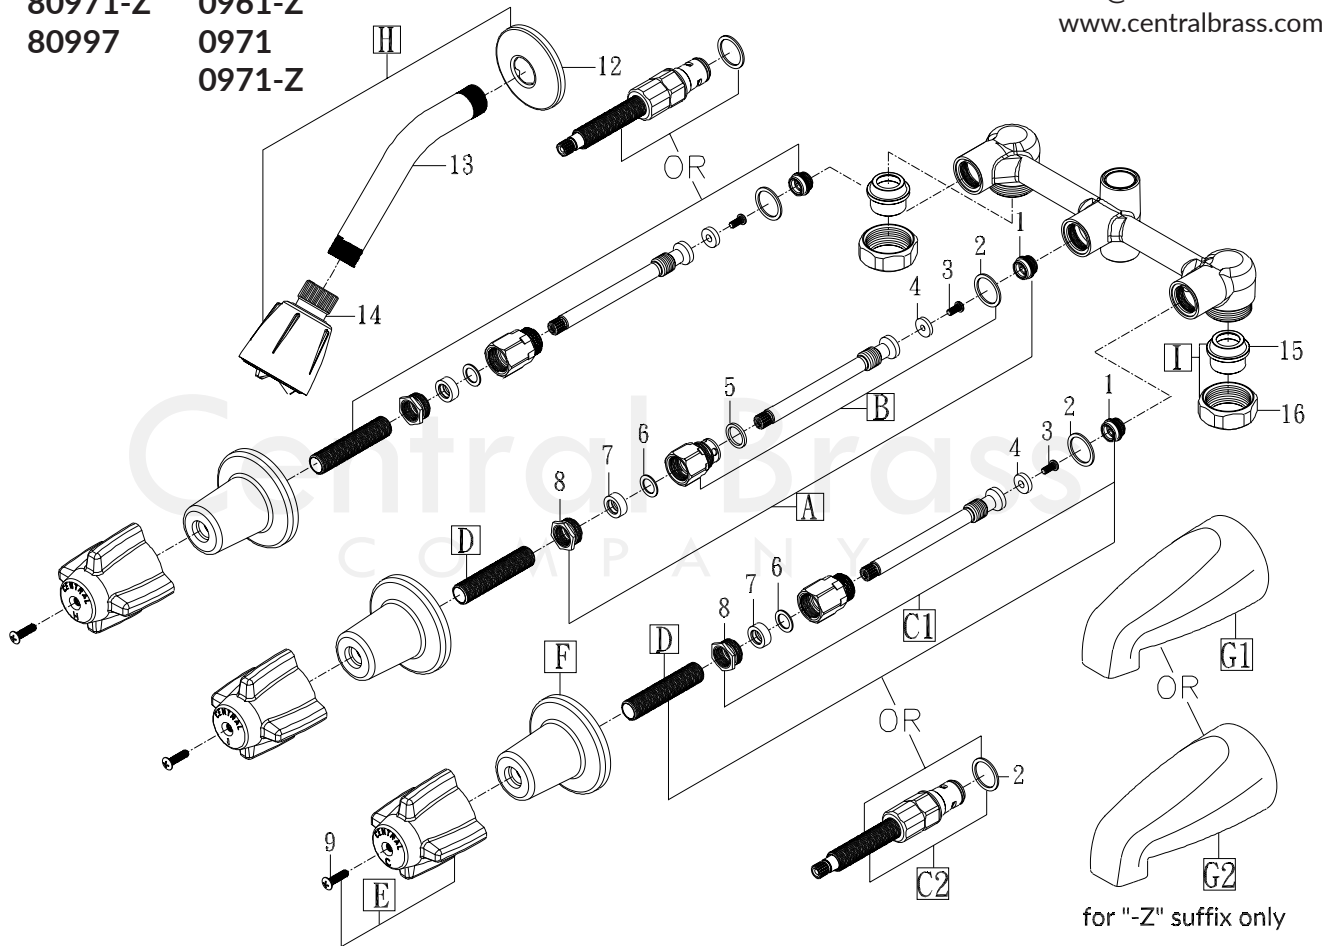

Model# 80951 0951
 80971 0961
 80971-Z 0961-Z
 80997 0971
 0971-Z

La Vergne, TN 37086
 Fax: 800.338.9414
 Email: sales@centralbrass.com
 www.centralbrass.com

for "-Z" suffix only

ITEM#	DESCRIPTION	ITEM#	DESCRIPTION
A	K-3-DT Diverter Stem Assembly With Seat	1	XPF-263-B Brass Seat CP-4/pk
B	G-1588-CT Stem & Diverter Bonnet Grp (K-3-DT)	2	X1028-Y Nylon Gasket-25/pk
C1	K-3-CT [for "0" prefix only] Stem Assembly With Seat	3	X104 Round Head Seat Washer Screw-25/pk
C2	K-351-H [for "8" prefix only] Ceramic Stem Assembly	4	X901-WNN Seat Washer-25/pk
D	X269-29/16 2-9/16" Brass Nipple-10/pk	5	X4-N Celcon Washer for Diverter Stem-6/pk
E	G-508-C,H,P Large Canopy Handle-Cold,Hot,Plain	6	X4-L Brass Packing Washer-6/pk
F	521-B Escutcheon	7	X814-BARP Rubber Packing-10/pk
G1	3145-D [Not for "0951" or "80951"] Brass Overim Tub Spout, 1/2" I.P.S.	8	X765-TA Brass Hex Packing Nut-6/pk
G2	3154-Z [for "-Z" suffix only] Zamak Overim Tub Spout, 1/2" I.P.S.	9	X107-F Oval Head Handle Screw Phillips-25/pk
H	G-3113-6 [Only for "0971"&"80971"] Shower Head, Arm (6") & Flanges	10	CS-49019 Handle Screw
I	G-30 2 I.P. Union Nuts & Sleeve	11	CS-49018C,H Handle Button-Cold,Hot
14	3034-1/2-02 Shower Head with Brass Shower Ball	12	X1035-SS Shower Arm Flange-10/pk
15	X1875 1/2" IP Union Inlets-2/pk	13	714-WT-02 Shower Arm 6"
16	X1876-BB Coupling Nut-2/pk		