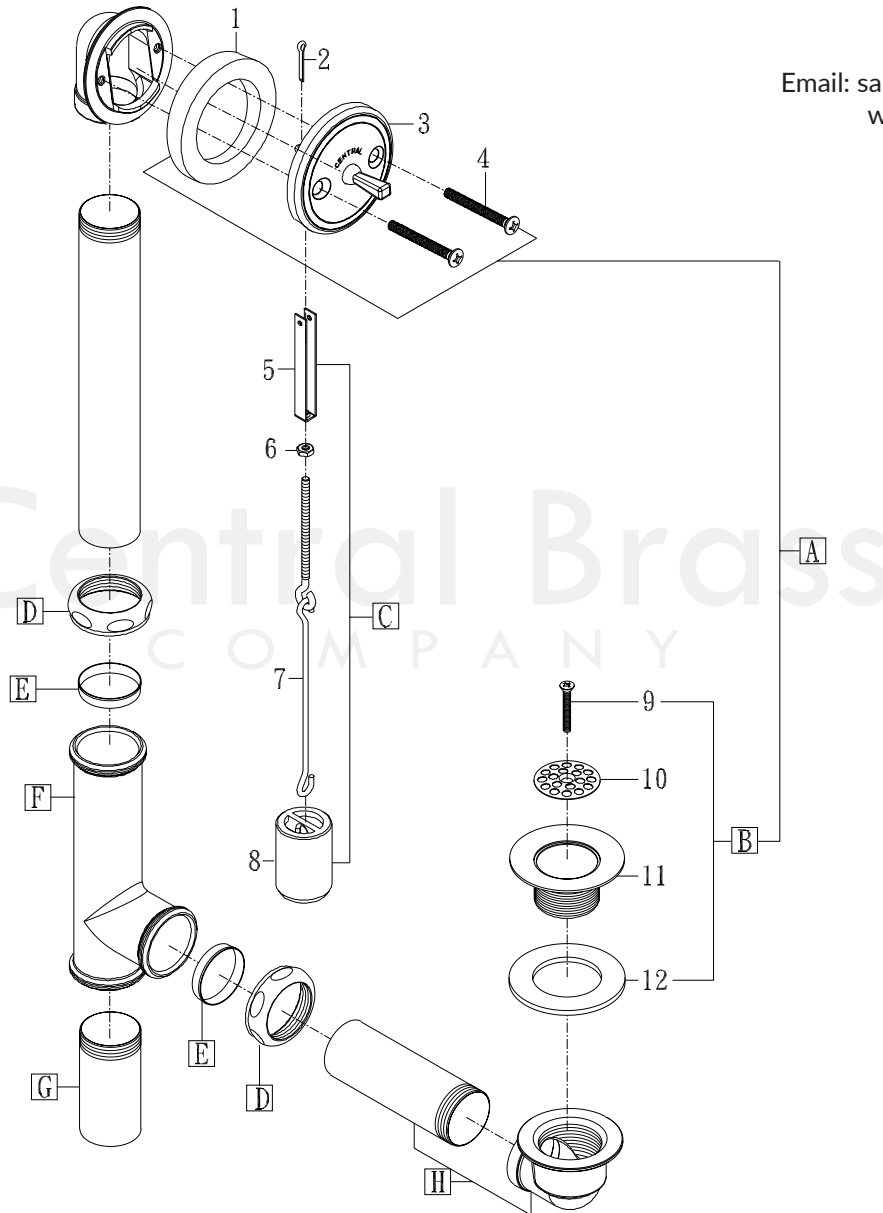

Model# 1655-X

La Vergne, TN 37086  
 Fax: 800.338.9414  
 Email: sales@centralbrass.com  
 www.centralbrass.com

ITEM#	DESCRIPTION	ITEM#	DESCRIPTION
A	CS-66003 Trim Kit for Bath Drain	1	990-L Sponge Washer
B	G-218-A Strainer Group	2	X222-D Cotter Pin for Trip Lever Face Plater-6/pk
C	SU-61-LDP 6-3/16" Linkage with Plunger	3	SU-83-AZ Trip Lever Face Plate
D	X3008-X Brass Coupling Nut-2/pk	4	X127-AP21/4 Bath Drain Face Plate Phillips Screw-6/pk
E	X149-RP Slip Joint Washer-25/pk	5	61-LU Clevis
F	3364 Heavy Pattern Tee	6	X1081-N Brass Hex Nut-10/pk
G	PF-731-G 3" Tailpiece for Bath Drain	7	61-LC Linkage (5-3/8")
H	SU-3026-CDL Drain Shoe & Tube Without Strainer Body	8	3042-A Plunger for 1655
11	PF-218-A Brass Strainer Body for 1555 1655 1685	9	X218-C Brass Strainer Plate Screw-10/pk
12	X991-C Rubber Washer-4/pk	10	X218-B Strainer Plate for 1555/1655-10/pk