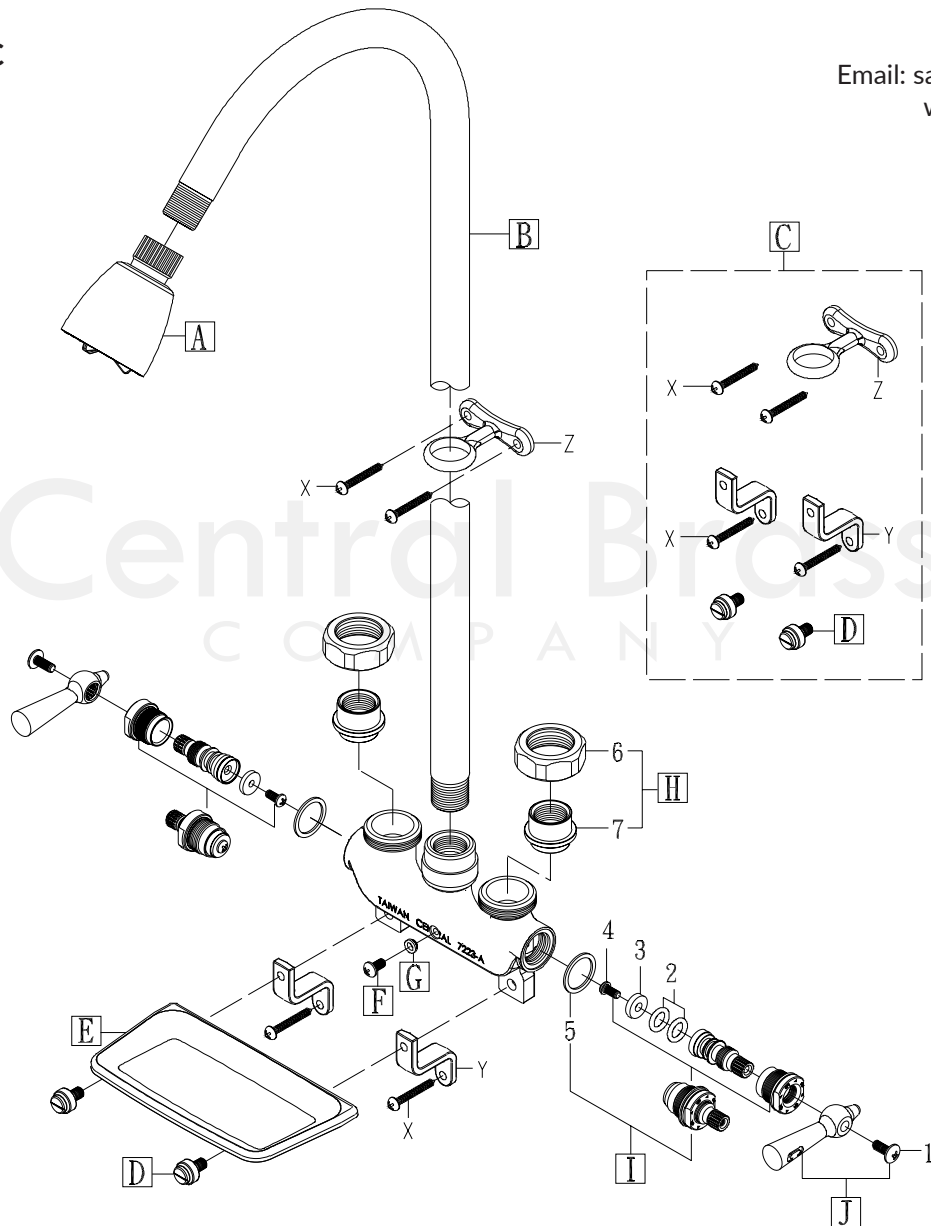

Model# 0477
0477-RC

La Vergne, TN 37086
Fax: 800.338.9414
Email: sales@centralbrass.com
www.centralbrass.com

ITEM#	DESCRIPTION	ITEM#	DESCRIPTION
A	3034-1/2-02 Shower Head with Brass Shower Ball	1	X126-S Truss Head Screw-6/pk
B	157-I Riser, Galvanized Gooseneck	2	X1038-453 O-Ring for Stem Assembly (25pcs/pk)
C	G-7237-477 Leg & Wall Bracket Group	3	X901-WNN Seat Washer (25pcs/pk)
D	105-U Screw, Slotted	4	X104 Round Head Seat Washer Screw (25/pk)
E	PF-259-X Brass Soap Dish	5	X1028-Y Nylon Gasket (25pcs/pk)
F	X105-H Round Head Screw Slotted-6/pk	6	X1876-BB Coupling Nut-2/pk
G	X420-N Nylon Washer-12/pk	7	X1875 1/2" IP Union Inlets-2/pk
H	G-30 2 I.P. Union Nuts & Sleeve		
I	G-453-EL,ER Stem Assembly-Cold,Hot		
J	G-520-W Lever Laundry Faucet Handles Cold & Hot		