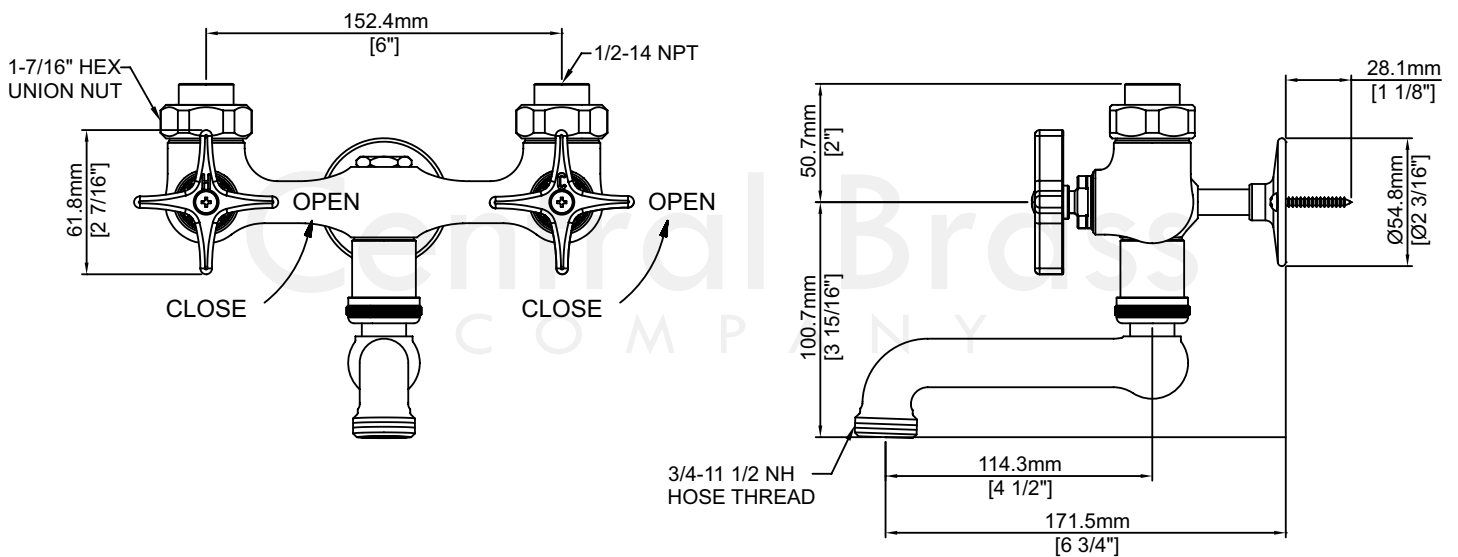

Model# 0471-RC

Two Handle Laundry Faucet

FEATURES & SPECIFICATIONS

- 4-Arm Handle
- 4-1/2" Swivel Spout, Hose Thread
- 1/2-14 NPSF (Dryseal) Female Inlets
- Replaceable Seats
- 6" Centers
- 1/2" IP or copper Sweat Union Inlets

Two Handle Laundry Faucet

0471-RC/REV. 11 2016

Product Specifications subject to change without notice