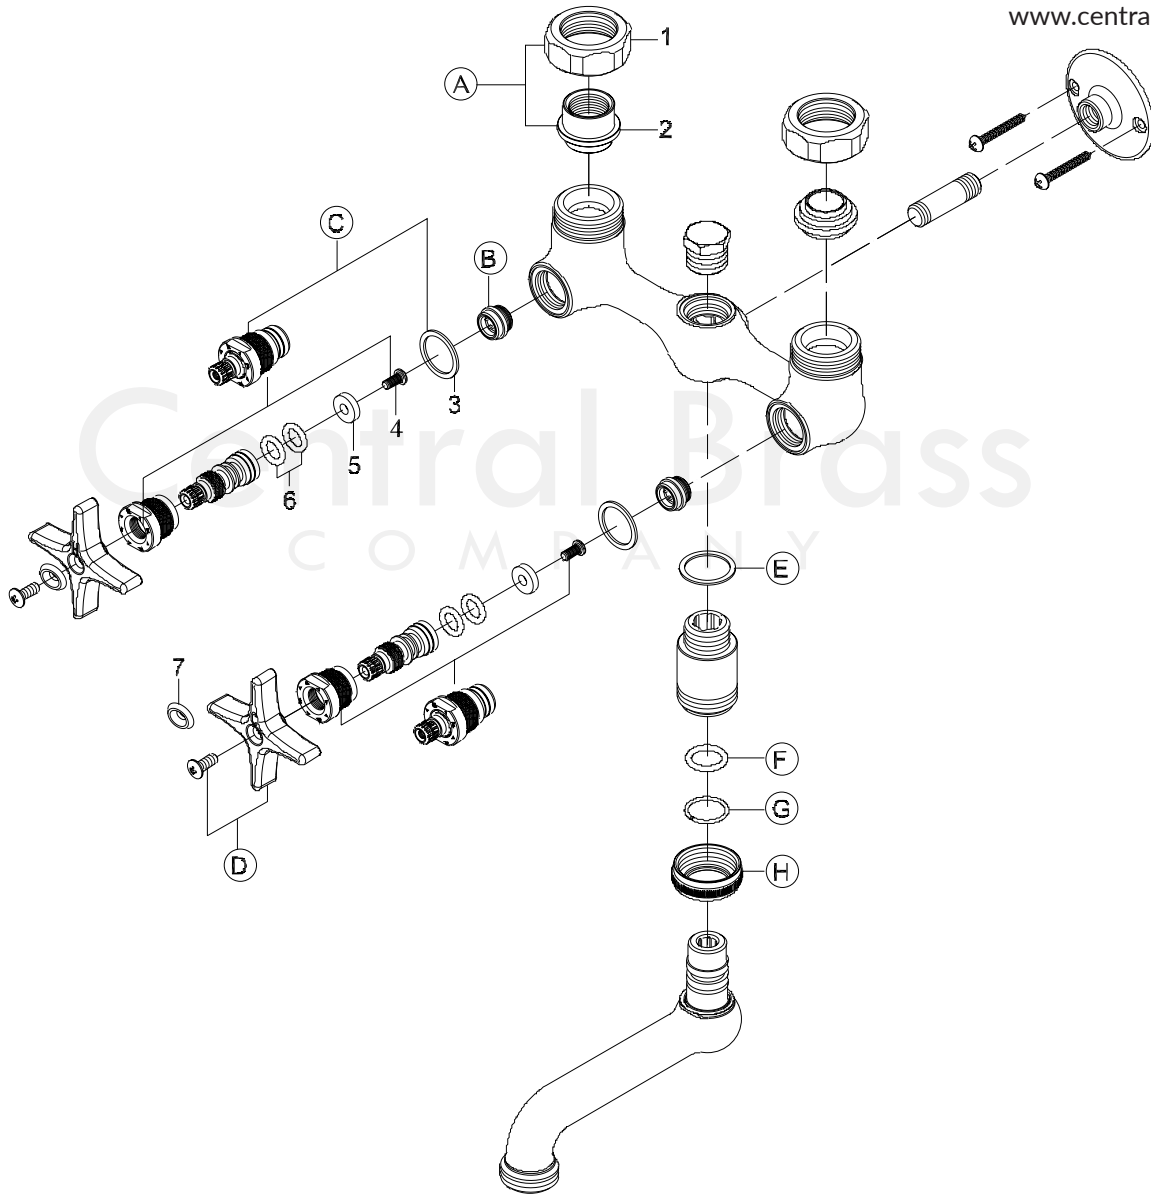

Model# 0471-RC

La Vergne, TN 37086  
 Fax: 800.338.9414  
 Email: sales@centralbrass.com  
 www.centralbrass.com

ITEM#	DESCRIPTION	ITEM#	DESCRIPTION
A	G-30-C Union Nuts & Sleeves (2 Pcs Per Pack)	1	X1876-BB Coupling Nut (2 Pcs Per Pack)
B	X263-BC Replacement Seat (10 Pcs Per Pack)	2	X1875 Sleeve Union (2 Pcs Per Pack)
C	G-454-ERRC Chrome Stem Assembly With Gasket	3	X1028-Y Gasket (25 Pcs Per Pack)
D	G-1043* Cross Handle-Plain	4	X104 Seat Washer Screw (25 Pcs Per Pack)
E	X402-JN Centerpiece Gasket (12 Pcs Per Pack)	5	X901-WNN Seat Washer (25 Pcs Per Pack)
F	X1038-KN Spout O-Ring (25 Pcs Per Pack)	6	X1038-453 O-Rings (25 Pcs Per Pack)
G	X166-FN Snap Ring (6 Pcs Per Pack)	7	X107-FB,FR* Index-Blue, Red (5 Pcs Per Pack)
H	XPF782-D Spout Nut (2 Pcs Per Pack)		

0471-RC/REV. 09 2016