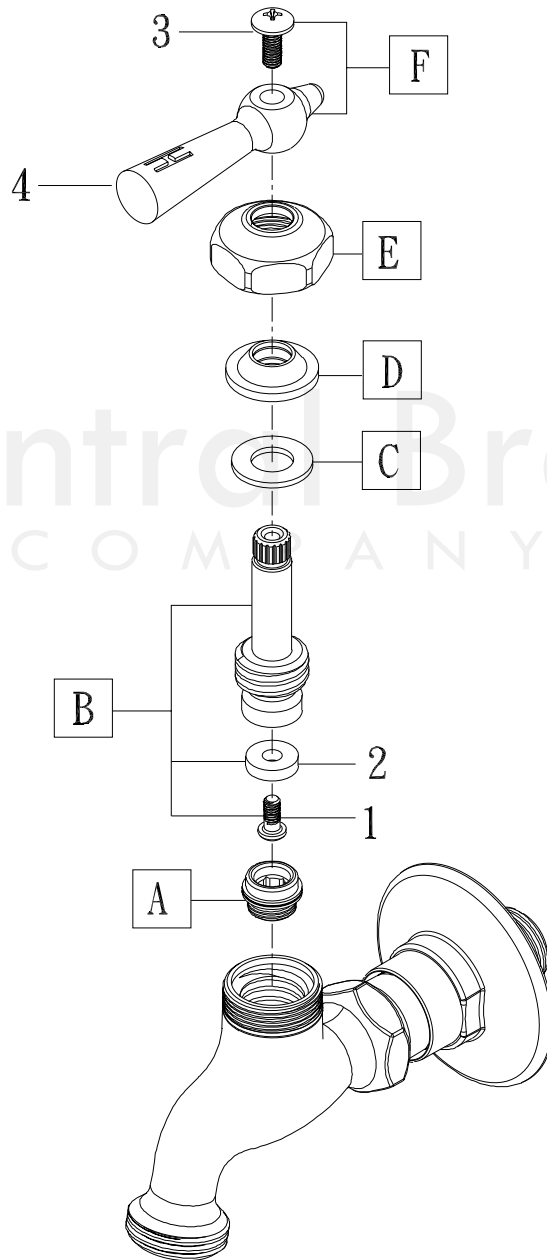

Model# 0006-H1/2H
Single Handle Wallmount Faucet

La Vergne, TN 37086
Fax: 800.338.9414
Email: sales@centralbrass.com
www.centralbrass.com

ITEM#	DESCRIPTION	ITEM#	DESCRIPTION
A	XPF-263-B Brass Seat	1	X104 Brass Screw
B	SU-1855-47RPC Stem Assembly	2	X901-WNN Rubber Washer
C	X4 Brass Washer	3	X126-S Truss Head Screw
D	X809 Packing	4	520-AH Lever Laundry Faucet Handles Hot
E	XPF-460 Brass Cap		
F	G-520-W Faucet Handles Cold,Hot W/ Screws		