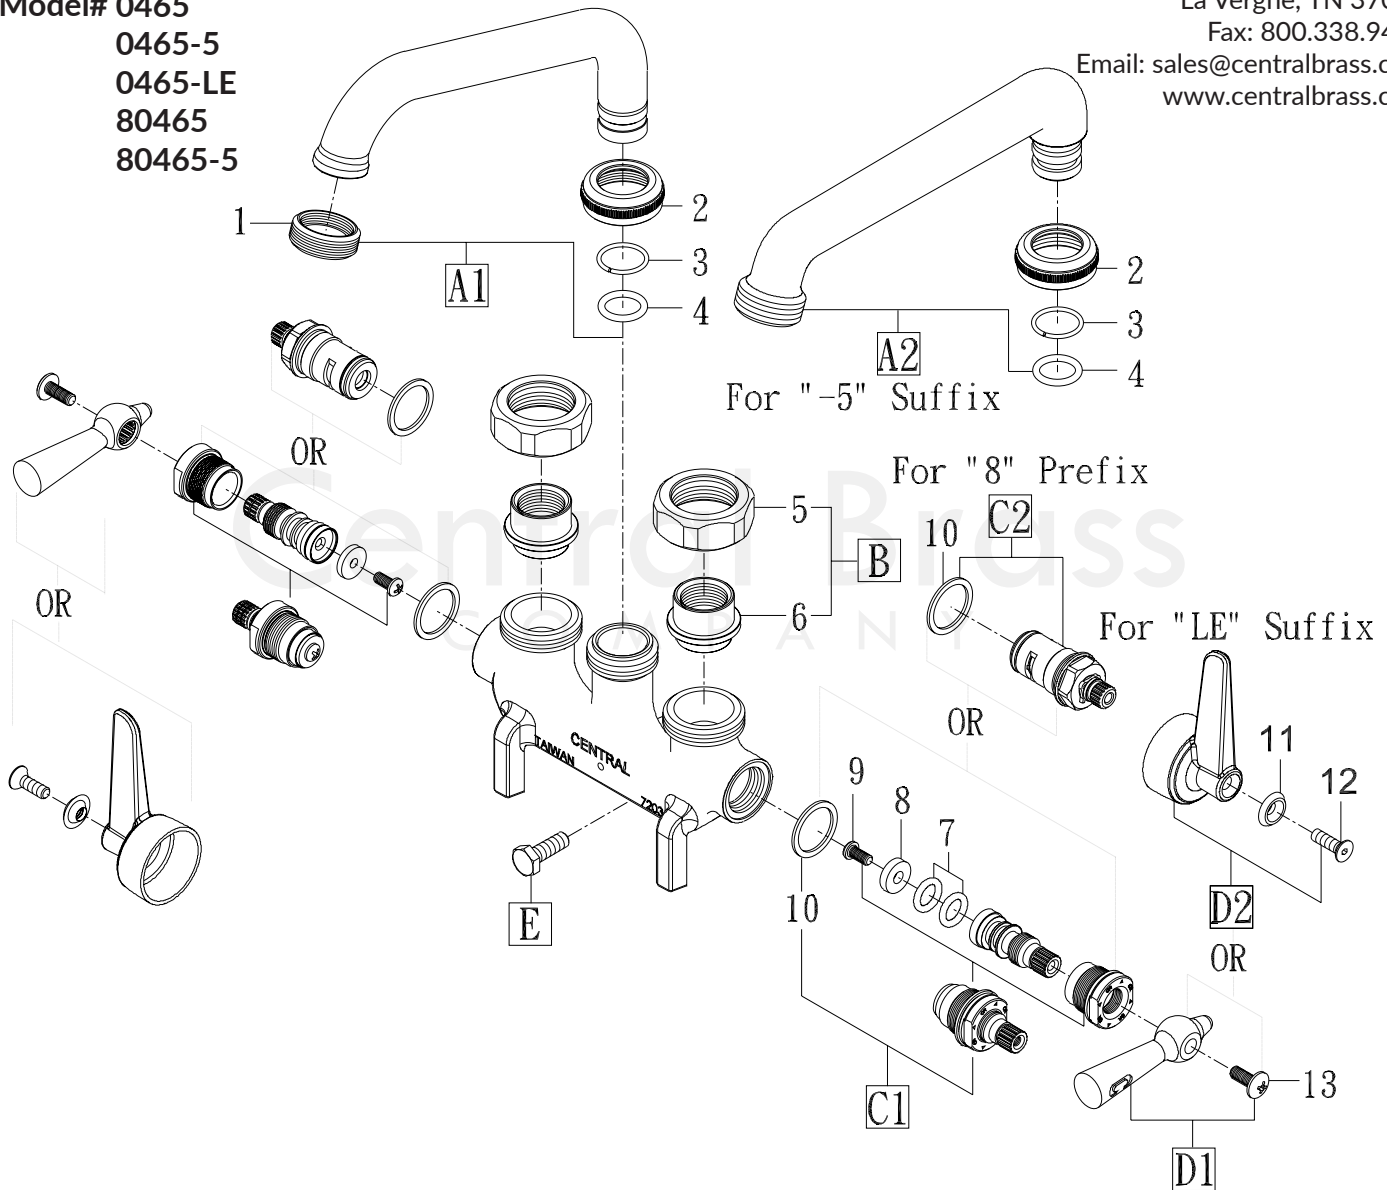

Model# 0465
 0465-5
 0465-LE
 80465
 80465-5

La Vergne, TN 37086
 Fax: 800.338.9414
 Email: sales@centralbrass.com
 www.centralbrass.com

ITEM#	DESCRIPTION	ITEM#	DESCRIPTION		
A1	SU-2924-H-01	6" Swivel Tube Spout With Hose End	4	X1038-KN	O-Ring Epdm Rubber-25/pk
A2	SU-2929-01	6" Swivel Cast Brass Spout With Hose End	5	X1876-BB	Coupling Nut-2/pk
B	CS-49032	2 Combo Union Nuts & Sleeve	6	X1875	1/2" IP Union Inlets-2/pk
C1	G-453-EL,ER	Stem Assembly-Cold,Hot	7	X1038-453	O-Ring for Stem Assembly (25pcs/pk)
C2	K-352-C,H [For "8" Prefix]	Ceramic Stem Assembly	8	X901-WNN	Seat Washer (25pcs/pk)
D1	G-520-W	Lever Laundry Faucet Handles Cold & Hot	9	X104	Round Head Seat Washer Screw (25/pk)
D2	CS-19007C,H	Lever Handle-Cold,Hot	10	X1028-Y	Nylon Gasket (25pcs/pk)
E	X113-A	Hex Head Screw-6/pk	11	CS-49033	Handle Screw
1	XPF-784-C	Spout Hose End Adapter CP-2/pk	12	X107-FB,FR	Index Blue, Red
2	XPF-782-D	Brass Spout Nut RC-2/pk	13	X126-S	Truss Head Screw-6/pk
3	X166-FN	Snap Ring for Spout-6/pk			

0465 Series/REV. 09 2016