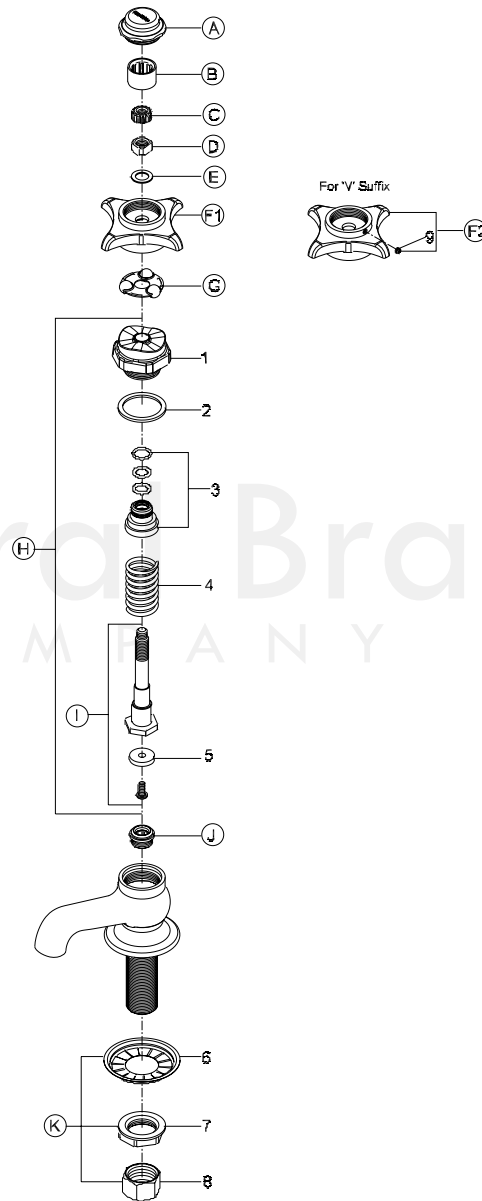

Model# 0255 Series

La Vergne, TN 37086
 Fax: 800.338.9414
 Email: sales@centralbrass.com
 www.centralbrass.com

ITEM#	DESCRIPTION	ITEM#	DESCRIPTION
A	PF-7125,C,H Handle Cap Plain, Cold, Hot	K	G-95-A Mounting Kit
B	X69-C Sleeve (10 pcs per pack)		
C	XPF-67-AC Celcon Samson Nut (10 pcs per pack)	1	7106-F Centerpiece
D	X68-HX Brass Square Nut (10 pcs per pack)	2	X433-AN Nylon Gasket (12 pcs per pack)
E	X33-A Brass Washer (6 pcs per pack)	3	CS-49026 POM Spring Support Packing
F1	PF-6928-P 4-Arm Handle	4	1008-B Spring
F2	G-6928-V [For 'V' Suffix] Vandal Resistant 4-Arm Handle	5	X904-N Seat Washer (6 pcs per pack)
G	X71 Brass Ball Retainer (2 pcs per pack)	6	X54 Crowfoot Washer (10 pcs per pack)
H	CS-39002 Stem Assembly W/Centerpiece, Gasket	7	X7133-AZ Locknut (10 pcs per pack)
I	SU-7101-AF Stem with Seat Washer & Screw	8	X4015 Hex Coupling Nut (4 pcs per pack)
J	XPF-59 Replaceable Seat (10 pcs per pack)	9	X103-HSSS [For 'V' Suffix] Set Screw (6 pcs per pack)

0255 Series/REV. 09 2016