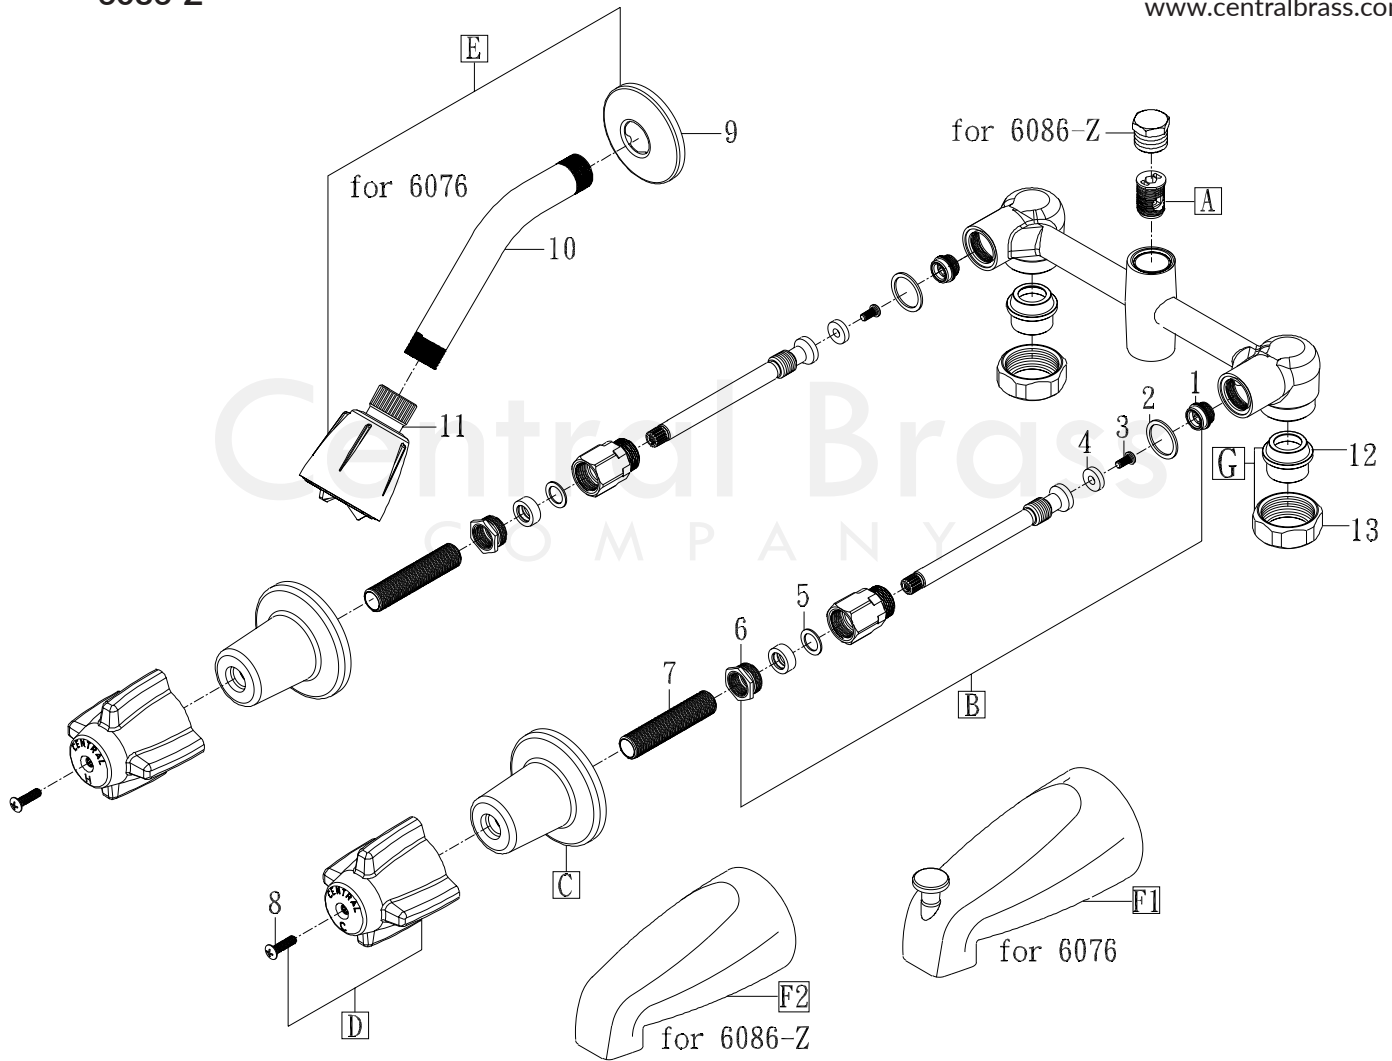

Model# 6056
6076
6086-Z

La Vergne, TN 37086
Fax: 800.338.9414
Email: sales@centralbrass.com
www.centralbrass.com

ITEM#	DESCRIPTION	ITEM#	DESCRIPTION
A	268-TVR Set-Diverter Piston	4	X901-WNN Seat Washer-25/pk
B	K-3-CT Stem Assembly W/Replaceable Seat	5	X4-L Brass Packing Washer-6/pk
C	521-B Escutcheon	6	X765-TA Brass Hex Packing Nut-6/pk
D	G-508-C,H Large Canopy Handle-Cold,Hot	7	X269-29/16 2-9/16" Brass Nipple-10/pk
E	G-3113-6 [for 6076] Shower Head, Arm (6") & Flanges	8	X107-F Oval Head Handle Screw Phillips-25/pk
F1	1061-AZ1/2 [for 6076] 1/2"IPS & Slip-on Combo Diverter Spout	9	X1035-SS Shower Arm Flange-10/pk
F2	3154-Z [for 6086-Z] Zamak Overim Tub Spout, Combo Conn.	10	714-WT-02 Shower Arm 6"
G	G-30 2 I.P. Union Nuts & Sleeve	11	3034-1/2-02 Shower Head with Brass Shower Ball
1	XPF-263-B Brass Seat CP-4/pk	12	X1875 1/2" IP Union Inlets-2/pk
2	X1028-Y Nylon Gasket-25/pk	13	X1876-BB Coupling Nut-2/pk
3	X104 Round Head Seat Washer Screw-25/pk		

6056 & 6076 & 6086-Z/REV. 09 2016