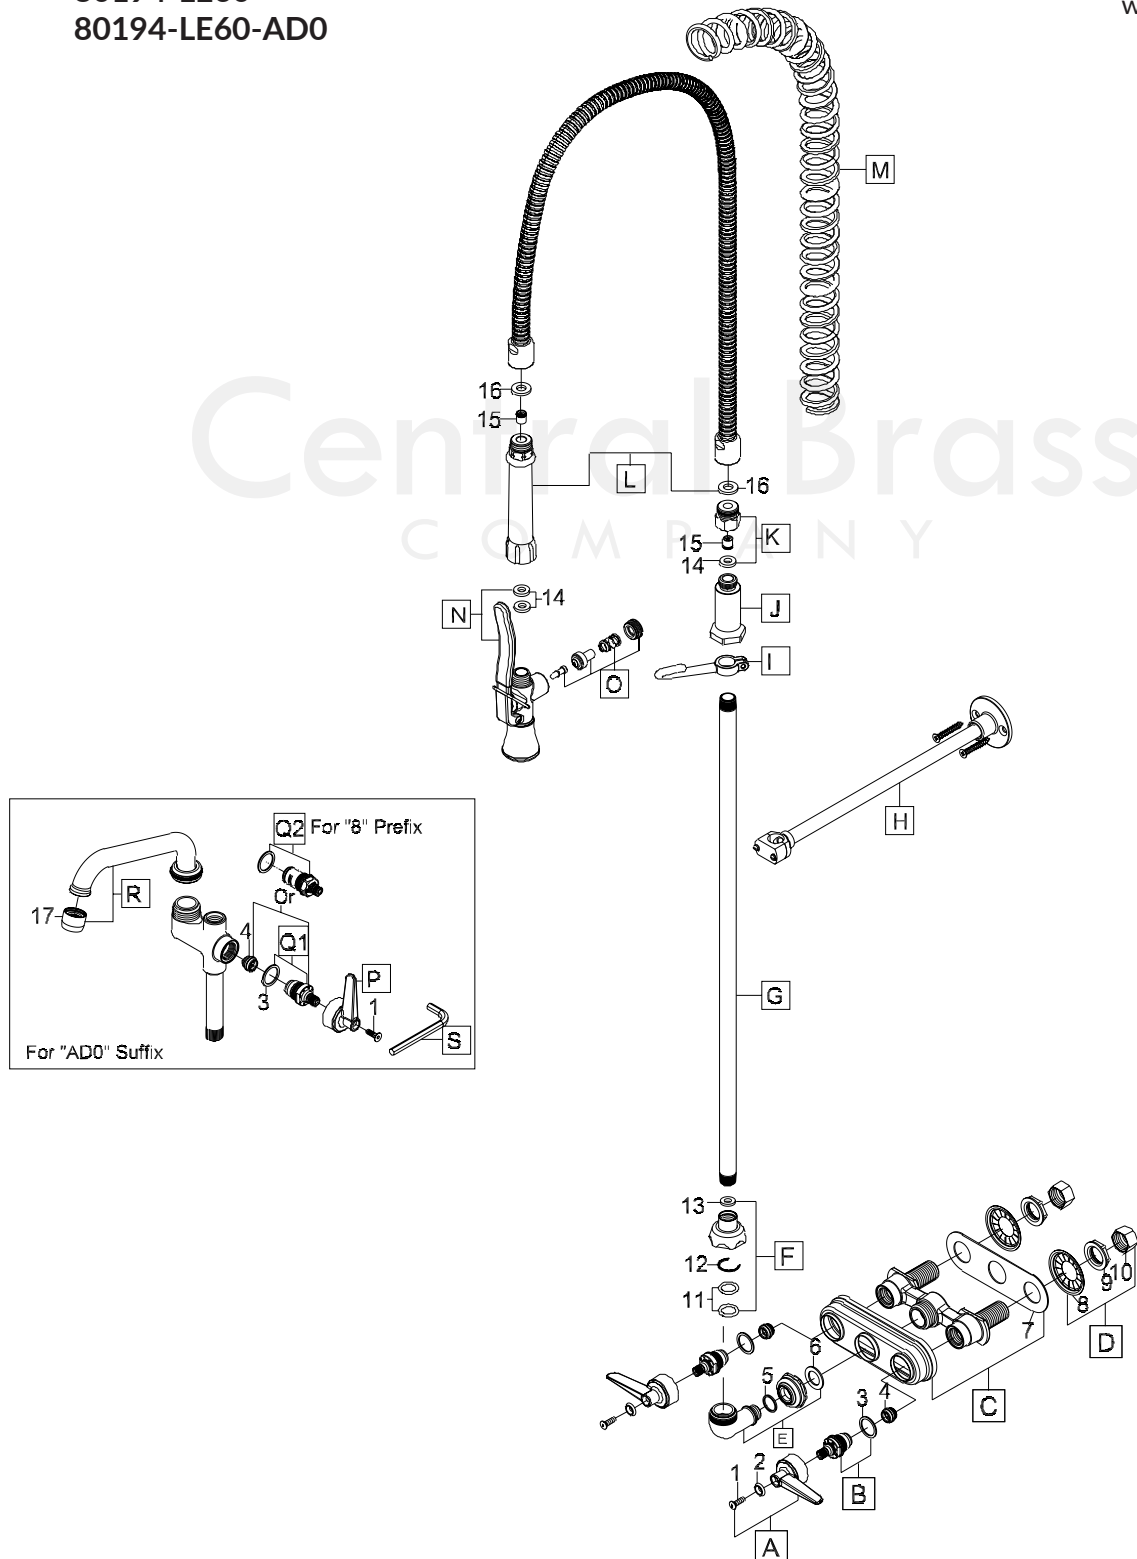

Model# 0194-LE60
 0194-LE60-AD0
 80194-LE60
 80194-LE60-AD0

La Vergne, TN 37086
 Fax: 800.338.9414
 Email: sales@centralbrass.com
 www.centralbrass.com

Model# 0194-LE60
 0194-LE60-AD0
 80194-LE60
 80194-LE60-AD0

La Vergne, TN 37086
 Fax: 800.338.9414
 Email: sales@centralbrass.com
 www.centralbrass.com

	ITEM#	DESCRIPTION		ITEM#	DESCRIPTION
A	CS-19007C,H	Lever Handle-Cold,Hot	R	SU-2924-A	6" Tube Spout With Aerator
B1	G-453-EL,ER	Stem Assembly With Gasket-Cold,Hot	S	CS-420026	1/4" Allen Wrench
B2	K-352-C,H	Ceramic Disc Cartridge-Cold,Hot	1	CS-49033	Handle Screw
C	G-392	Deck Plate and Gasket	2	X107-FB,FR	Index Blue,Red (5 pcs/pk)
D	G-913-A	Coupling Nut Group	3	X1028-Y	Gasket (25 pcs/pk)
E	G-1748-88W	Swivel Spout Adapter	4	X263-BC	Replacement Seat (10 pcs/pk)
F	CS-42020	Body Adapter	5	X490-AP	Washer (12 pcs/pk)
G	CS-42019	24" Riser	6	X940-TRN	Washer (10 pcs/pk)
H	CS-42018	12" Adjustable Wall Bracket	7	392-G	Gasket
I	CS-42017	Finger Hook & Screw	8	X54	Crowfoot Washer (10 pcs/pk)
J	CS-42016	Spring Body	9	X-7133-AZ	Locknut (10 pcs/pk)
K	CS-42015	Hose Adapter	10	X4015	Supply Nut (4 pcs/pk)
L	CS-42013	44" Hose	11	X1038-KN	O-Ring (25 pcs/pk)
M	CS-42014	Overhead Spring	12	XCS-42021	Friction Brass Washer (6 pcs/pk)
N	CS-42006	1.0 GPM Spray Valve	13	XCS-42022	Body Adapter Washer (10 pcs/pk)
O	CS-42010	Spray Repair Kit	14	XCS-42023	Hose Adapter Washer (10 pcs/pk)
P	CS-19007P	Lever Handle-Plain	15	XCS-47001	10 mm Check Valve (2 pcs/pk)
Q1	G-453-ER	Hot Stem Assembly With Gasket	16	XCS-42025	Hose Washer (10 pcs/pk)
Q2	K-352-H	Ceramic Disc Cartridge-Hot	17	CS-49014	1.5 GPM Aerator