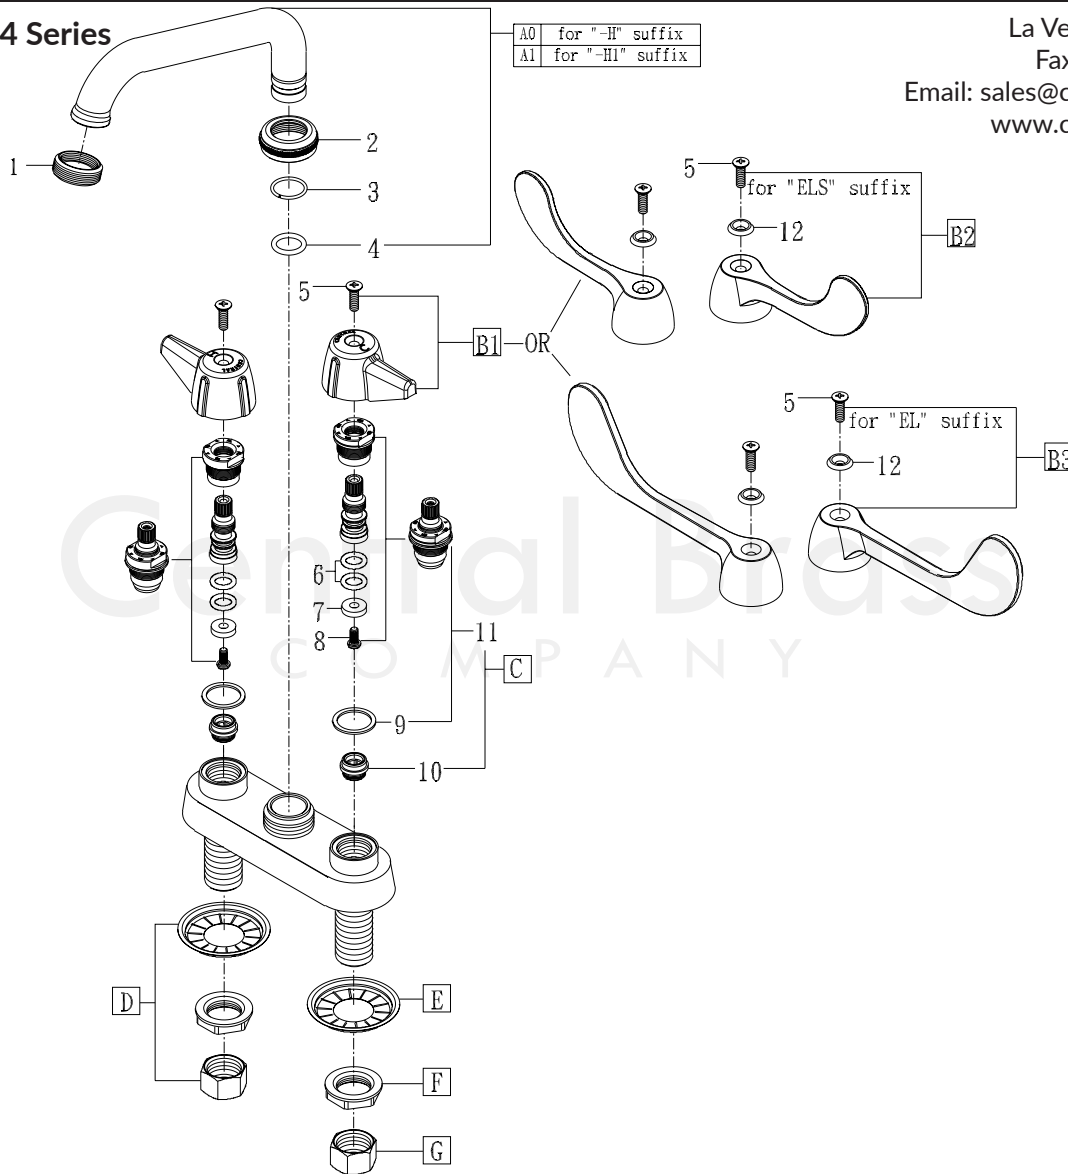

Model# 0084 Series

| ITEM# | DESCRIPTION                    | ITEM# | DESCRIPTION                                       |
|-------|--------------------------------|-------|---|
| A0    | SU-2924-H-02 (for "-H" suffix) | 1     | XPF-784-C<br>Spout Hose End Adapter CP-2/pk       |
| A1    | SU-363-RH (for "-H1" suffix)   | 2     | XPF-782-D<br>Brass Spout Nut (2pcs/pk)            |
| B1    | G-523-C,H                      | 3     | X-166-FN<br>Snap Ring                             |
| B2    | G-4147-C,H                     | 4     | X1038-KN<br>O-Ring Epdm Rubber (25pcs/pk)         |
| B3    | G-4149-C,H                     | 5     | X107-F<br>Oval Head Handle Phillips Screw (25/pk) |
| C     | K-453-C,H                      | 6     | X1038-453<br>O-Ring for Stem Assembly (25pcs/pk)  |
| D     | G-913-A                        | 7     | X901-WNN<br>Seat Washer (25pcs/pk)                |
| E     | X54                            | 8     | X104<br>Round Head Seat Washer Screw (25/pk)      |
| F     | X7133-AZ                       | 9     | X1028-Y<br>Nylon Gasket (25pcs/pk)                |
| G     | X4015                          | 10    | X263-BC<br>Seat (10pcs/pk)                        |
|       |                                | 11    | G-453-EL,ER<br>Stem Assembly-Cold,Hot             |
|       |                                | 12    | X107FB,FR<br>Color Code Index Ring-Blue-5/pk      |