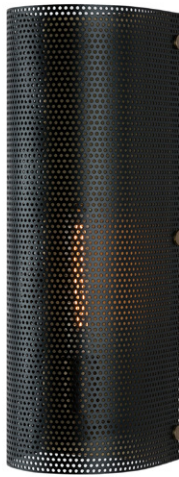

631211AB

DAX 1 LIGHT SCONCE

Aged Brass and Black

UPC: 841740138383

Available Finishes: Aged Brass and Black (AB)

DIMENSIONS

Dimensions: 6"W x 18.25"H

Product Weight: 4 lbs.

Backplate: 5.75"W x 18"H x 0.75"E

Junction: Ctr/Top: 9"; Ctr/Btm: 9.25"

LAMPING INFORMATION

Lamping: 1 - 100 Watt E26 Medium

No. of Sockets: 1

Max Wattage Per Bulb: 100W

Socket Base: E26 Medium

Dimmable: Yes

Bulbs Included: No

Recommended Bulb(s): T9

UL Rating: Damp

SHIPPING INFORMATION

Carton Dimensions: 8.5"W x 8.5"H x 21"L

Carton Weight: 6 lbs.

Shipping Method: Standard Ground

GLASS DESCRIPTION