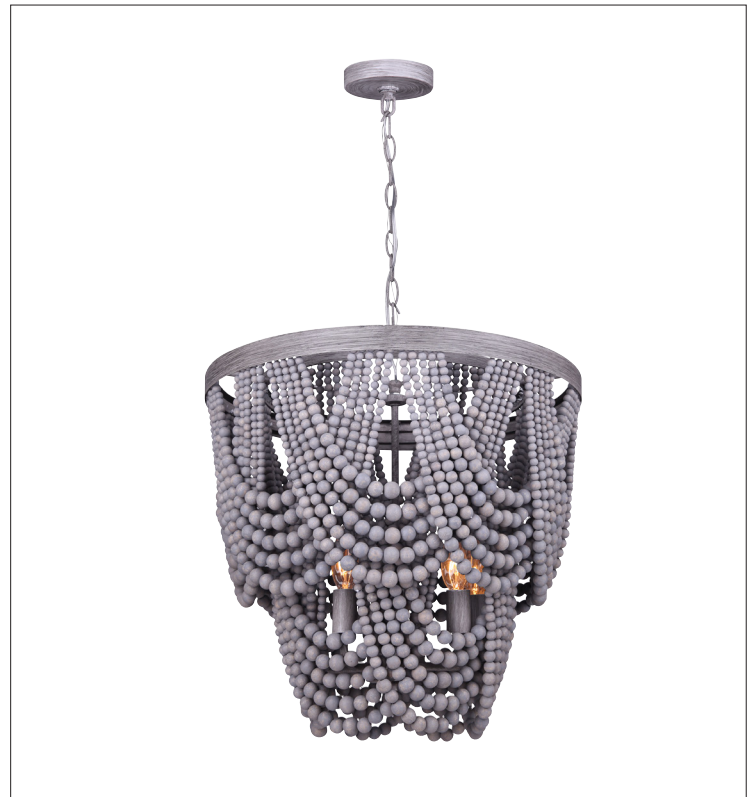

SOLANA Chandelier light

part # ICH1033A05BGY18

General

Size of fixture: 19 3/4" W x 22 1/4" H

Finish: grey

Shade: real wood beads

Canopy size: 4 3/4" diameter

Lamping: 5 x 60W C bulbs (not included)

Mounting: ceiling, adjustable height

5' chain, 6' cord

Packaging

Color box: 20.47" x 20.47" x 12.21"

Color box weight: 15.21 lbs

Master box: N/A

Warranty & Safety Standards

Warranty 1 year

cCSAus

Rated for dry locations

Prepared for
Contact
Date
Presented by
Remarks

WARNING: The use of this product can expose you to chemicals including Cadmium, which is known to the State of California to cause cancer, and Lead, which is known to the State of California to cause birth defects and/or other reproductive harm. For more information go to www.P65Warnings.ca.gov.