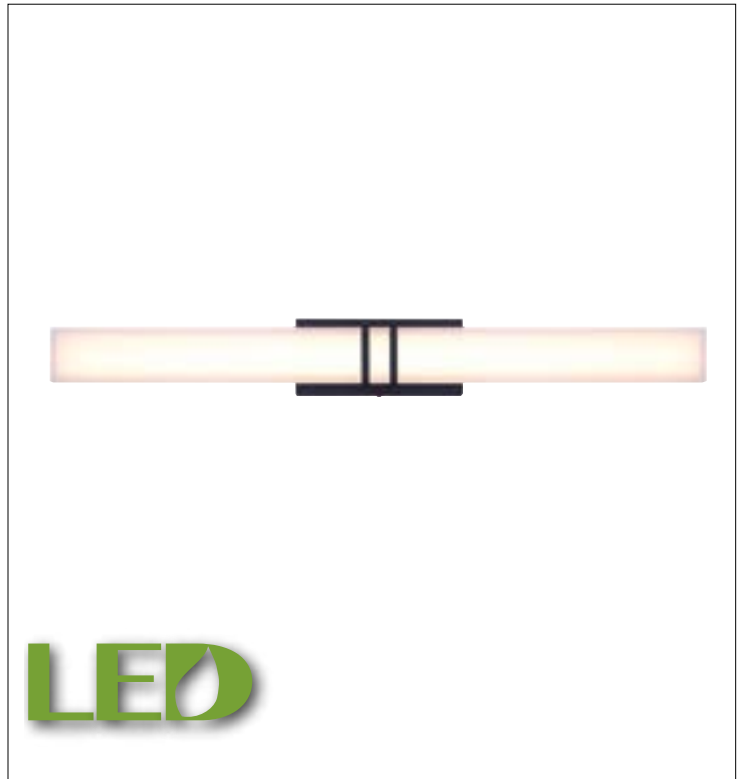

CARLYN LED Vanity Light

part # LVL181A36BK

General

Size of fixture: 36" W x 4 3/8" H x 2 1/8" D
Finish: matte black
Lens: frosted acrylic
Lens size: 36" W x 3" H x 1" D
Canopy size: 9 1/2" W x 4 3/8" H
Lamping: 2600 lumens thru the lens, 30W, 80 CRI,
3000K, 36,000 life hours, dimmable
(Compatible Dimmers: Leviton # 742-6672-HLW,
722-6674-PDW, Lutron # SCL-153PH-WH)
Mounting: wall

Packaging

Colour box: 39.37" x 5.12" x 3.54" (1000 x 130 x 90mm)
Colour box weight: 5.36 lbs (2.43 kg)
Master box: 39.76" x 7.68" x 11.03" (1010 x 195 x 280mm)
Master box weight: 23.70 lbs (10.75 kgs)
Pieces per master box:4

Warranty & Safety Standards

Warranty 5 year
cETLus
Rated for damp locations

WARNING: The use of this product can expose you to chemicals including Cadmium, which is known to the State of California to cause cancer, and Lead, which is known to the State of California to cause birth defects and/or other reproductive harm. For more information go to www.P65Warnings.ca.gov.

Prepared for
Contact
Date
Presented by
Remarks