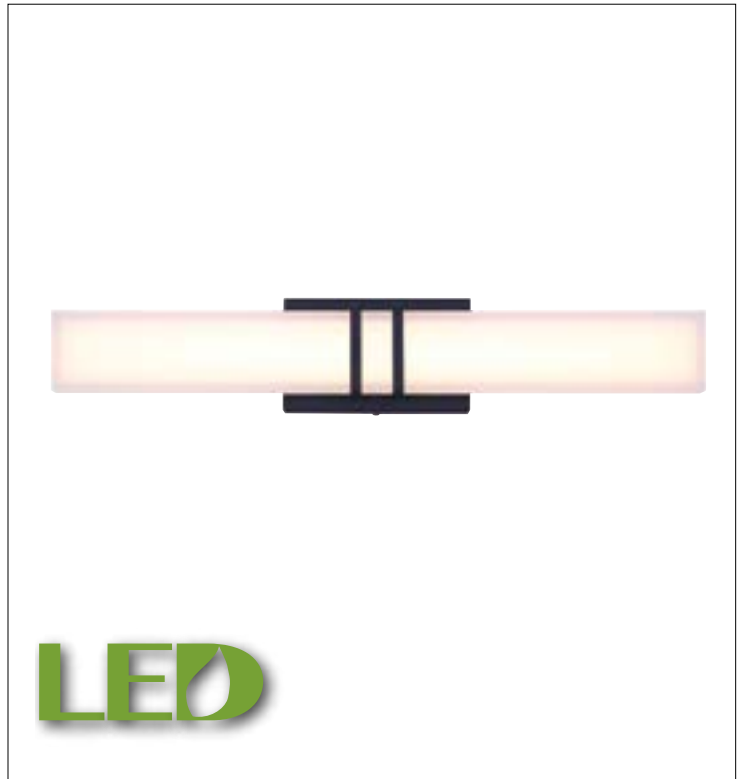

CARLYN LED Vanity Light

part # LVL181A24BK

General

Size of fixture: 24" W x 4 3/8" H x 2 1/8" D
Finish: matte black
Lens: frosted acrylic
Lens size: 24" W x 3" H x 1" D
Canopy size: 7" W x 4 3/8" H
Lamping: 1700 lumens thru the lens, 20W, 80 CRI,
3000K, 36,000 life hours, dimmable
(Compatible Dimmers: Leviton # 742-6672-HLW,
722-6674-PDW, Lutron # SCL-153PH-WH)
Mounting: wall

Packaging

Colour box: 26.58" x 5.12" x 3.54" (675 x 130 x 90mm)
Colour box weight: 3.62 lbs (1.64 kg)
Master box: 26.97" x 7.68" x 11.03" (685 x 195 x 280mm)
Master box weight: 16.42 lbs (7.45 kgs)
Pieces per master box:4

Warranty & Safety Standards

Warranty 5 year
cETLus
Rated for damp locations

WARNING: The use of this product can expose you to chemicals including Cadmium, which is known to the State of California to cause cancer, and Lead, which is known to the State of California to cause birth defects and/or other reproductive harm. For more information go to www.P65Warnings.ca.gov.

Prepared for
Contact
Date
Presented by
Remarks