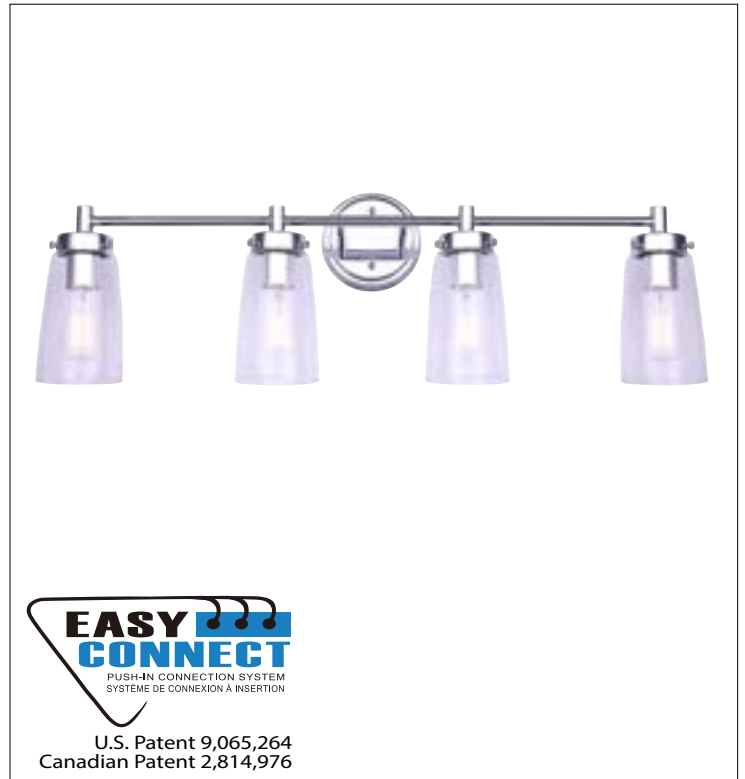

808 Commerce Park Drive, Ogdensburg, New York, USA 13669
Tel: 1-800-267-4427 | Fax: 1-800-263-4598

www.canarm.com

RORY Vanity Light

part # IVL1016A04CH

General

Size of fixture: 30" W x 10" H x 6 1/4" D
Finish: chrome
Glass: clear glass
Glass size: 3 3/4" W x 6 1/2" H
Canopy size: 5" diameter
Lamping: 4 x 100W A bulbs (not included)
Mounting: wall, in up or down position

Packaging

Colour box: 30.70" x 6.89" x 9.85" (780 x 175 x 250mm)
Colour box weight: 8.82 lbs (4.0 kgs)
Master box: N/A

Warranty & Safety Standards

Warranty 1 year
cCSAus
Suitable for damp locations
EASY CONNECT™