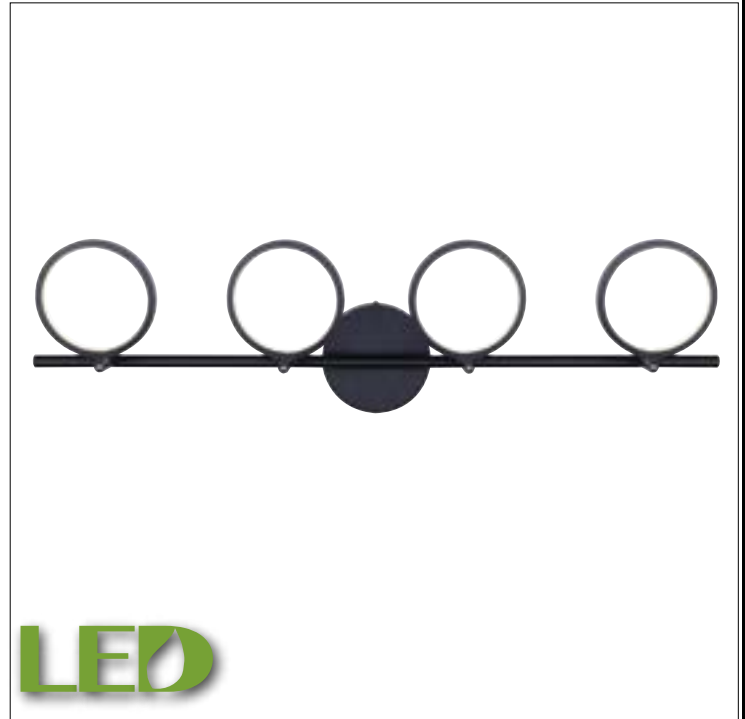

Mounting: wall

Lamping

Light source: LED

Energy used: 34W

Light output: 2067 lumens thru the lens, CRI 80

Colour temperature: 3000K

Light source life: 36,000 hours

Dimmable (Compatible Dimmers: Leviton # 742-6672-HLW ,
722-6674-PDW, Lutron # SCL-153PH-WH)