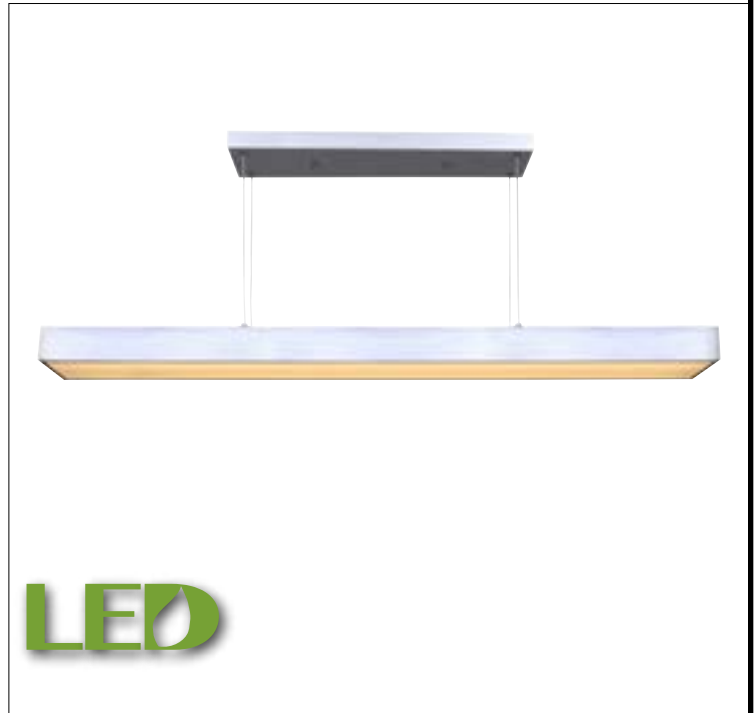

Lens size: 47" W x 4 1/2" H

Canopy size: 22 3/4" W x 4 1/2" H

Mounting: ceiling, cord and cable

Lamping

Light source: LED

Energy used: 34W

Light output: 2800 lumens thru the lens, CRI 80

Colour temperature: 3000K

Light source life: 36,000 hours

Dimmable (Compatible Dimmers: Leviton # 742-6672-HLW ,
722-6674-PDW, Lutron # SCL-153PH-WH)

Packaging

Colour box: 48.82" x 5.12" x 5.12" (1240 x 130 x 130mm)

Colour box weight: 7.50 lbs