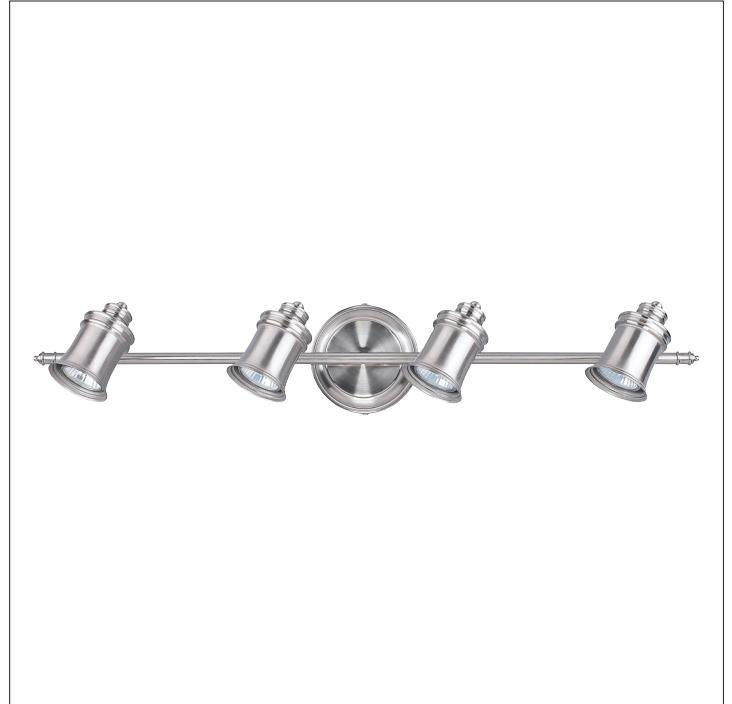

TAYLOR 4 Light Track

part # IT299A04BPT10

CANARM LTD.

PO Box 367, 2157 Parkedale Avenue, Brockville, Ontario K6V5V6
Tel: 613-342-5424 | Fax: 1-800-263-4598

2555 Rue Bernard Lefebvre, Laval, Quebec H7C 0A5
Tel: 1-450-665-2535 | Fax: 1-450-665-1910

808 Commerce Park Drive, Ogdensburg, New York, USA 13669
Tel: 1-800-267-4427 | Fax: 1-800-263-4598

www.canarm.com

General

Size of fixture: 29" W X 4 3/4" H
Finish: brushed pewter
Lamping: 4 x 50W G10 bulb (not included)
Mounting: adjustable swivel head

Packaging

Color box: 26.97 x 6.89" x 4.92" (685 x 175 x 125mm)
Weight: 3.08lbs
Master box: 27.36" x 15.35" x 14.76" (695 x 390 x 375mm)
Pieces per master: 6
Weight: 20.90 lbs

Warranty & Safety Standards

Warranty 1 year
cCSAus

Other models available in this Collection:

ICW299A01BPT10 - single pan
IT299A03BPT10 - 3 light track

Prepared for
Contact
Date
Presented by
Remarks