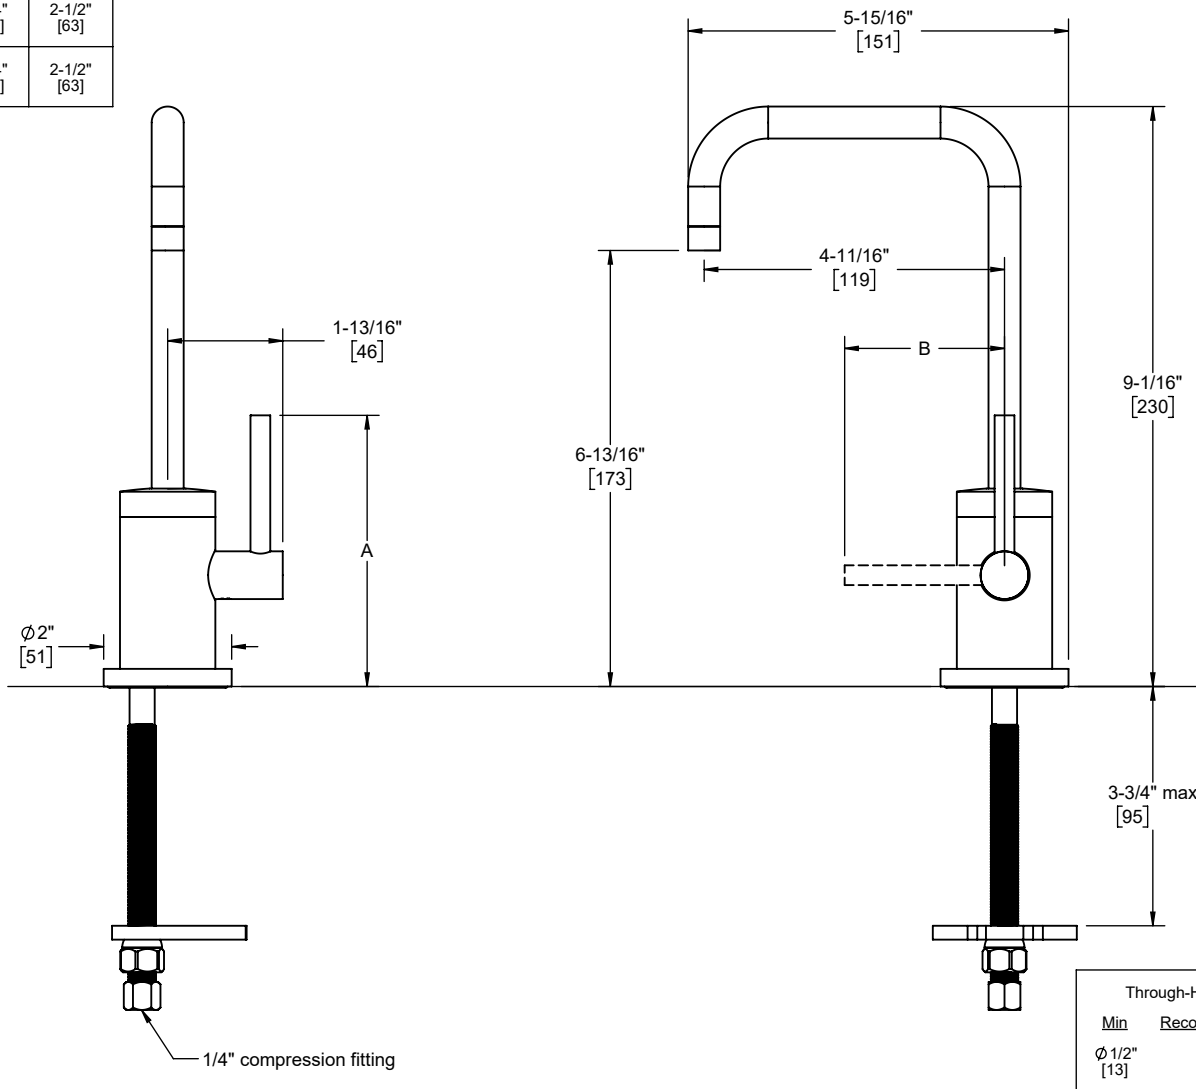

California Faucets®

Poetto®

Contemporary Cold Water Dispenser

**Features**

- 25+ artisan finishes including 12 PVD finishes
- All brass construction
- 1/4" compression inlet
- Max flow rate: 1.8 gpm (6.8 L/min)
- Ceramic disc cartridge
- **Not** compatible with RO filter units

**Codes/Standards Applicable**

Product meets or exceeds the following:

- ASME A112.18.1/CSA B125.1
- NSF 61, NSF 372, CEC, & DOE
- Commonwealth of MA
- ADA compliant

9620Q-K50-RB shown

9620Q-K50-ST shown

9620Q-K50-ST  
9620Q-K50-BST  
9620Q-K50-RB  
9620Q-K50-BRB

Handle Style	A	B
ST BST	4-1/4" [108]	2-1/2" [63]
RB BRB	4-1/4" [108]	2-1/2" [63]

Specifications subject to change without notice

Dimensions are inches, rounded to 1/16"  
[Dimensions in brackets are mm, rounded to 1mm]