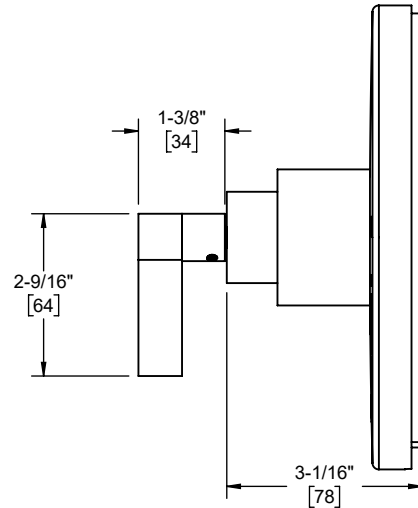

California Faucets® Pressure Balance Trim Only - Integral Dual Non-Shared Outlets

Features

- 25+ artisan finishes including 12 PVD finishes
- All brass construction
- Control two independent outlet devices (e.g. tub/shower or shower/handshower)
- Single-handle with markings for dual outlets
- Screwless faceplate

TO-PB2L-40
TO-PB2L-40X

TO-PB2L-40 shown

TO-PB2L-40X

Codes/Standards Applicable

Product meets or exceeds the following:

- ASME A112.18.1/CSA B125.1
- ASSE 1016

TO-PB2L-40

TO-PB2L-40X