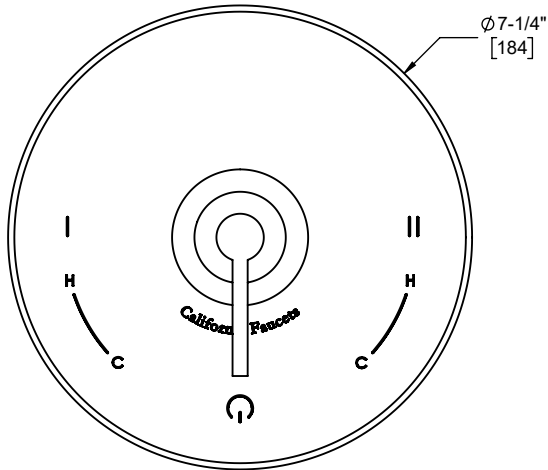

California Faucets® Pressure Balance Trim Only - Integral Dual Non-Shared Outlets

Features

- 25+ artisan finishes including 12 PVD finishes
- All brass construction
- Control two independent outlet devices (e.g. tub/shower or shower/handshower)
- Single-handle with markings for dual outlets
- Screwless faceplate

TO-PB2L-40
TO-PB2L-40X

TO-PB2L-40 shown

TO-PB2L-40X

Codes/Standards Applicable

Product meets or exceeds the following:

- ASME A112.18.1/CSA B125.1
- ASSE 1016

TO-PB2L-40

TO-PB2L-40X