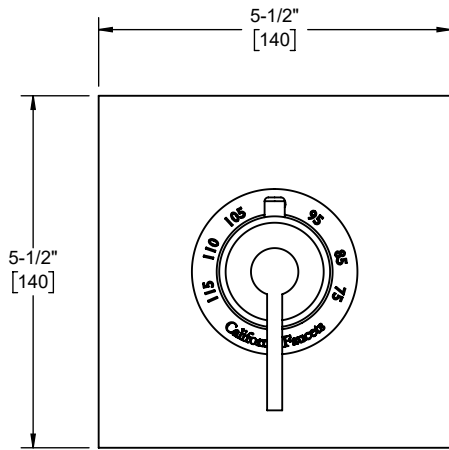

TO-THFN-40
TO-THFN-40X

TO-THFN-40 shown

TO-THFN-40X

Codes/Standards Applicable

Product meets or exceeds the following:

- ASME A112.18.1/CSA B125.1
- ASSE 1016

TO-THFN-40

TO-THFN-40X