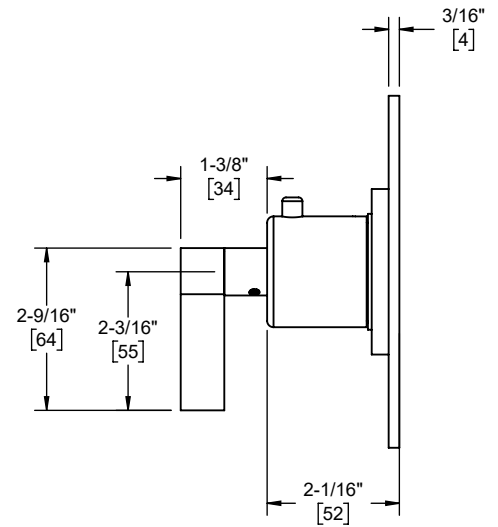

TO-THFN-40
TO-THFN-40X

TO-THFN-40 shown

TO-THFN-40X

Codes/Standards Applicable

Product meets or exceeds the following:

- ASME A112.18.1/CSA B125.1
- ASSE 1016

TO-THFN-40

TO-THFN-40X