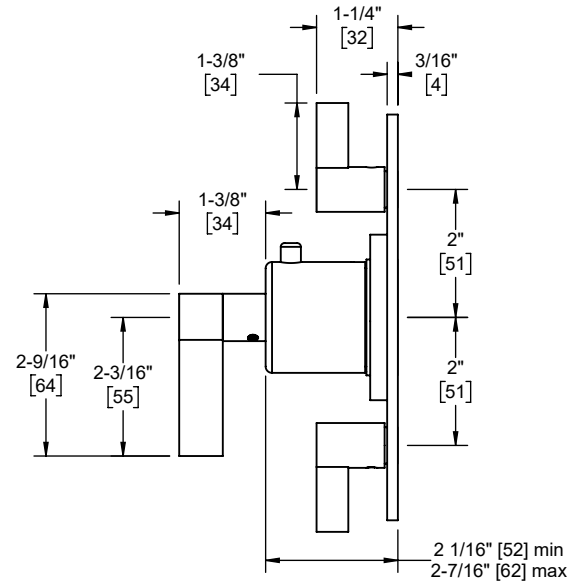

Codes/Standards Applicable

Product meets or exceeds the following:

- ASME A112.18.1/CSA B125.1
- ASSE 1016

TO-THF2L-40 shown

TO-THF2L-40
TO-THF2L-40X

TO-THF2L-40X

TO-THF2L-40

TO-THF2L-40X

Specifications subject to change without notice

Dimensions are inches, rounded to 1/16"
[Dimensions in brackets are mm, rounded to 1mm]