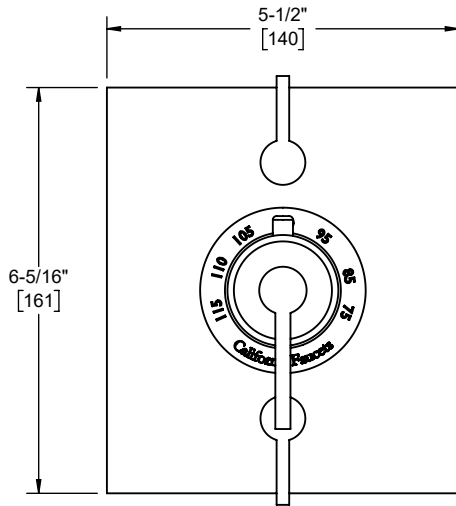

Codes/Standards Applicable

Product meets or exceeds the following:

- ASME A112.18.1/CSA B125.1
- ASSE 1016

TO-THF2L-40 shown

TO-THF2L-40
TO-THF2L-40X

TO-THF2L-40X

TO-THF2L-40

TO-THF2L-40X

Specifications subject to change without notice

Dimensions are inches, rounded to 1/16"
[Dimensions in brackets are mm, rounded to 1mm]