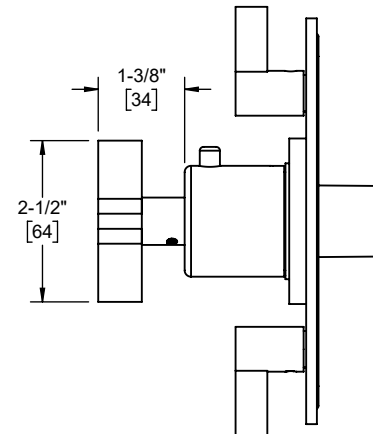

Codes/Standards Applicable

Product meets or exceeds the following:

- ASME A112.18.1/CSA B125.1
- ASSE 1016

TO-THF2L-40 shown

TO-THF2L-40
TO-THF2L-40X

TO-THF2L-40X

TO-THF2L-40

TO-THF2L-40X

Specifications subject to change without notice

Dimensions are inches, rounded to 1/16"
[Dimensions in brackets are mm, rounded to 1mm]