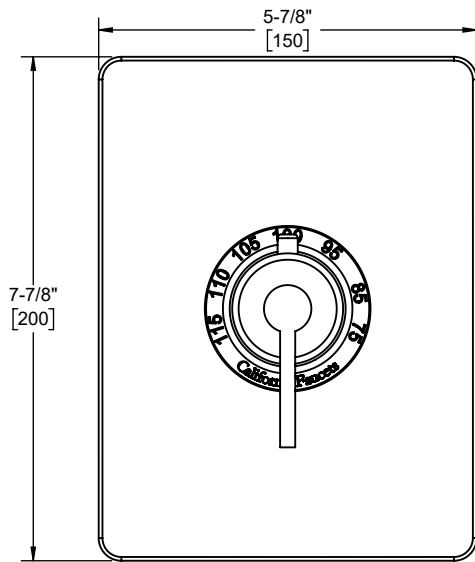

California Faucets®

Cayucos™

StyleTherm® Trim Only

Features

- 25+ artisan finishes including 12 PVD finishes
- All brass construction
- 100°F safety stop button with manual override
- Engraved brass temperature ring
- Separate volume control required

TO-THCN-40
TO-THCN-40X

TO-THCN-40 shown

TO-THCN-40X

Codes/Standards Applicable

Product meets or exceeds the following:

- ASME A112.18.1/CSA B125.1
- ASSE 1016

TO-THCN-40

TO-THCN-40X