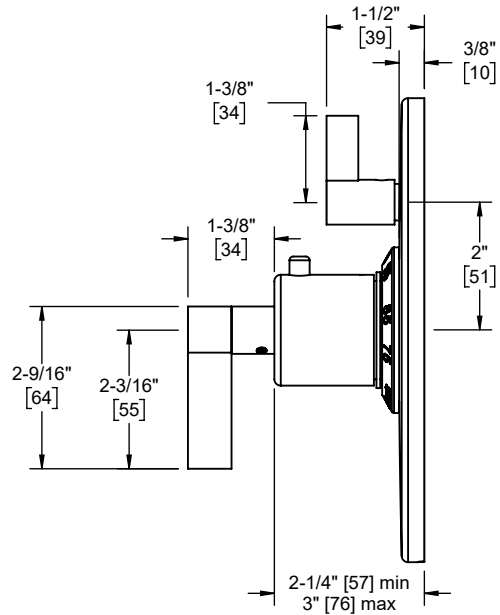

TO-TH1L-40
TO-TH1L-40X

TO-TH1L-40 shown

TO-TH1L-40X

Codes/Standards Applicable

Product meets or exceeds the following:

- ASME A112.18.1/CSA B125.1
- ASSE 1016

TO-TH1L-40

TO-TH1L-40X