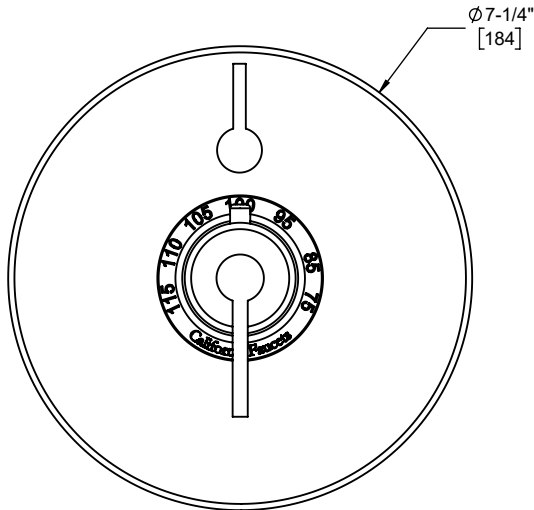

California Faucets®

Cayucos™

StyleTherm® Trim Only w/Single Volume Control

Features

- 25+ artisan finishes including 12 PVD finishes
- All brass construction
- 100°F safety stop button with manual override
- Single integral volume control
- Engraved brass temperature ring

TO-TH1L-40
TO-TH1L-40X

TO-TH1L-40 shown

TO-TH1L-40X

Codes/Standards Applicable

Product meets or exceeds the following:

- ASME A112.18.1/CSA B125.1
- ASSE 1016

TO-TH1L-40

TO-TH1L-40X