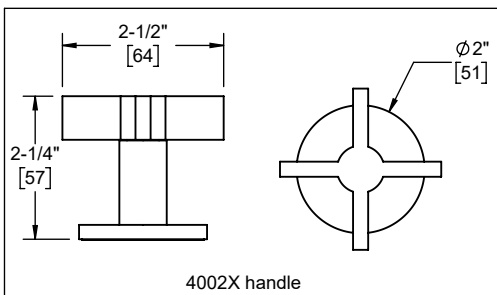

California Faucets®

**Cayucos™**

Widespread Lavatory Faucet

**Features**

- 25+ artisan finishes including 12 PVD finishes
- All brass construction
- 1/4 turn ceramic disc cartridge(s)
- Flexible braided hoses for ease of installation
- $\Phi$  1-1/4" all brass touch style pop up drain assembly
- 1.2gpm (4.5 L/min) max flow rate

**4002  
4002X**

4002 shown

4002X

**Codes/Standards Applicable**

Product meets or exceeds the following:

- ASME A112.18.1/CSA B125.1
- NSF 61, NSF 372, CEC & DOE
- EPA WaterSense
- Commonwealth of MA
- ADA compliant (blade lever handle only)

4002X handle

	Through-Hole Specifications		
	Min	Recommended	Max
Spout:	$\Phi$ 11/16" [18]	$\Phi$ 1-1/8" [29]	$\Phi$ 1-1/2" [38]
Valve:	$\Phi$ 1-1/4" [32]	$\Phi$ 1-3/8" [35]	$\Phi$ 1-1/2" [38]

Dimensions are inches, rounded to 1/16"  
[Dimensions in brackets are mm, rounded to 1mm]