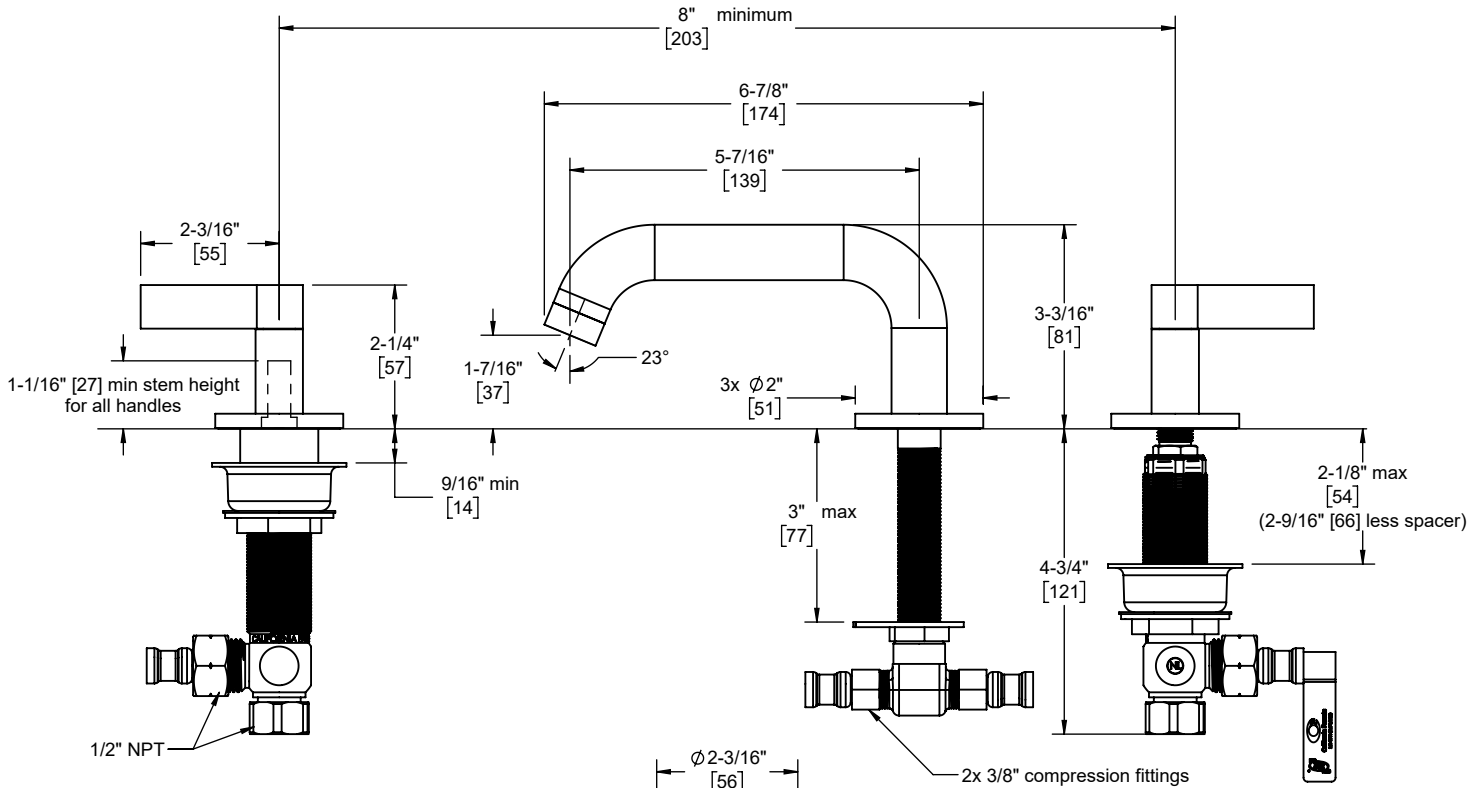

California Faucets®

**Cayucos™**

Widespread Lavatory Faucet

**Features**

- 25+ artisan finishes including 12 PVD finishes
- All brass construction
- 1/4 turn ceramic disc cartridge(s)
- Flexible braided hoses for ease of installation
- $\Phi$  1-1/4" all brass touch style pop up drain assembly
- 1.2gpm (4.5 L/min) max flow rate

**4002  
4002X**

4002 shown

4002X

**Codes/Standards Applicable**

Product meets or exceeds the following:

- ASME A112.18.1/CSA B125.1
- NSF 61, NSF 372, CEC & DOE
- EPA WaterSense
- Commonwealth of MA
- ADA compliant (blade lever handle only)

4002X handle

	Through-Hole Specifications		
	Min	Recommended	Max
Spout:	$\Phi$ 11/16" [18]	$\Phi$ 1-1/8" [29]	$\Phi$ 1-1/2" [38]
Valve:	$\Phi$ 1-1/4" [32]	$\Phi$ 1-3/8" [35]	$\Phi$ 1-1/2" [38]

Dimensions are inches, rounded to 1/16"  
[Dimensions in brackets are mm, rounded to 1mm]