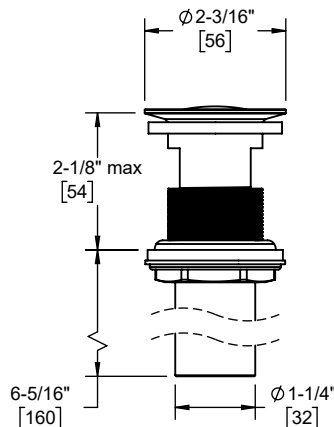

**4002  
4002X**

4002 shown

4002X

**Codes/Standards Applicable**

Product meets or exceeds the following:

- ASME A112.18.1/CSA B125.1
- NSF 61, NSF 372, CEC & DOE
- EPA WaterSense
- Commonwealth of MA
- ADA compliant (blade lever handle only)

4002X handle

	Through-Hole Specifications		
	Min	Recommended	Max
Spout:	$\Phi$ 11/16" [18]	$\Phi$ 1-1/8" [29]	$\Phi$ 1-1/2" [38]
Valve:	$\Phi$ 1-1/4" [32]	$\Phi$ 1-3/8" [35]	$\Phi$ 1-1/2" [38]

Dimensions are inches, rounded to 1/16"  
[Dimensions in brackets are mm, rounded to 1mm]