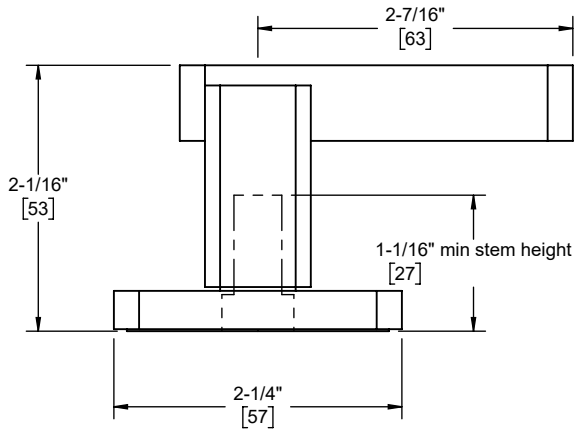

California Faucets®

San Elijo™

Wall Handle Trim

Features

- 25+ artisan finishes including 12 PVD finishes
- All brass construction

TO-37-W shown

TO-37X-W shown

TO-37-W
 TO-3706L
 TO-3703L
 TO-37-W
 TO-3706L
 TO-3703L
 TO-37X-W
 TO-3706XL
 TO-3703XL
 TO-37XT-W
 TO-3706XTL
 TO-3703XTL

Codes/Standards Applicable

Product meets or exceeds the following:

- ASME A112.18.1/CSA B125.1

TO-3703XL shown

TO-3706L shown

Specifications subject to change without notice

Dimensions are inches, rounded to 1/16"
[Dimensions in brackets are mm, rounded to 1mm]