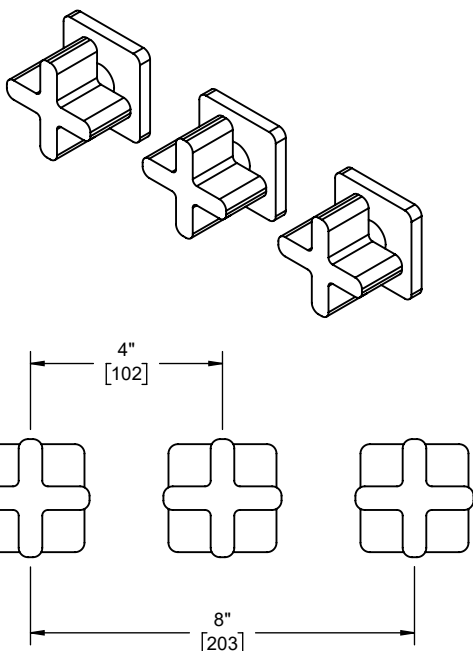

California Faucets®

San Elijo™

Wall Handle Trim

Features

- 25+ artisan finishes including 12 PVD finishes
- All brass construction

TO-37-W shown

TO-37X-W shown

TO-37-W
 TO-3706L
 TO-3703L
 TO-37-W
 TO-3706L
 TO-3703L
 TO-37X-W
 TO-3706XL
 TO-3703XL
 TO-37XT-W
 TO-3706XTL
 TO-3703XTL

Codes/Standards Applicable

Product meets or exceeds the following:

- ASME A112.18.1/CSA B125.1

TO-3703XL shown

TO-3706L shown

Specifications subject to change without notice

Dimensions are inches, rounded to 1/16"
[Dimensions in brackets are mm, rounded to 1mm]