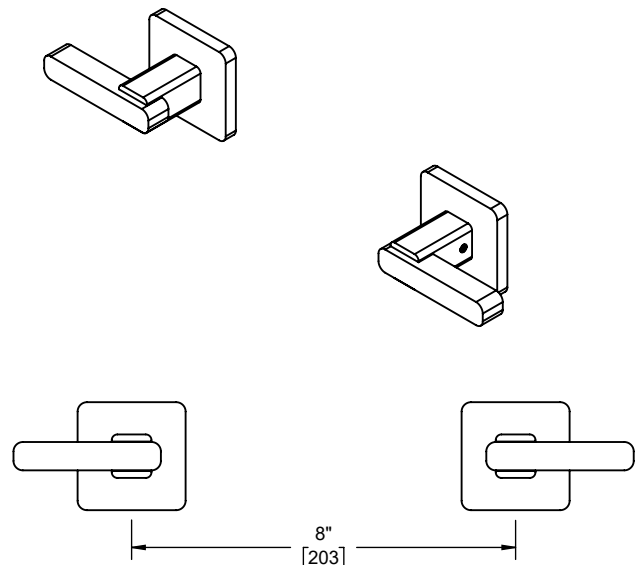

California Faucets®

San Elijo™

Wall Handle Trim

Features

- 25+ artisan finishes including 12 PVD finishes
- All brass construction

TO-37-W shown

TO-37X-W shown

TO-37-W
 TO-3706L
 TO-3703L
 TO-37-W
 TO-3706L
 TO-3703L
 TO-37X-W
 TO-3706XL
 TO-3703XL
 TO-37XT-W
 TO-3706XTL
 TO-3703XTL

Codes/Standards Applicable

Product meets or exceeds the following:

- ASME A112.18.1/CSA B125.1

TO-3703XL shown

TO-3706L shown

Specifications subject to change without notice

Dimensions are inches, rounded to 1/16"
[Dimensions in brackets are mm, rounded to 1mm]