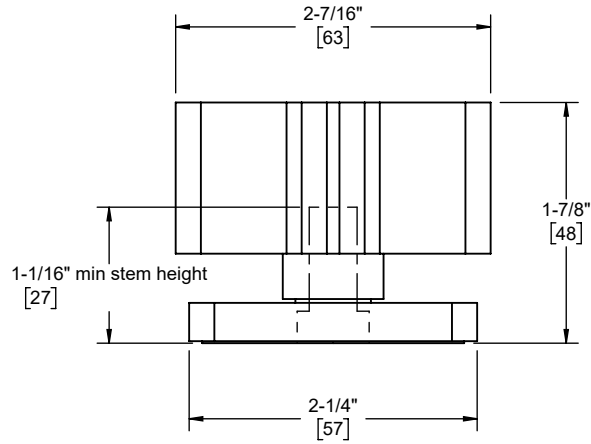

California Faucets®

San Elijo™

Wall Handle Trim

Features

- 25+ artisan finishes including 12 PVD finishes
- All brass construction

TO-37-W shown

TO-37X-W shown

TO-37-W
 TO-3706L
 TO-3703L
 TO-37-W
 TO-3706L
 TO-3703L
 TO-37X-W
 TO-3706XL
 TO-3703XL
 TO-37XT-W
 TO-3706XTL
 TO-3703XTL

Codes/Standards Applicable

Product meets or exceeds the following:

- ASME A112.18.1/CSA B125.1

TO-3703XL shown

TO-3706L shown

Specifications subject to change without notice

Dimensions are inches, rounded to 1/16"
[Dimensions in brackets are mm, rounded to 1mm]