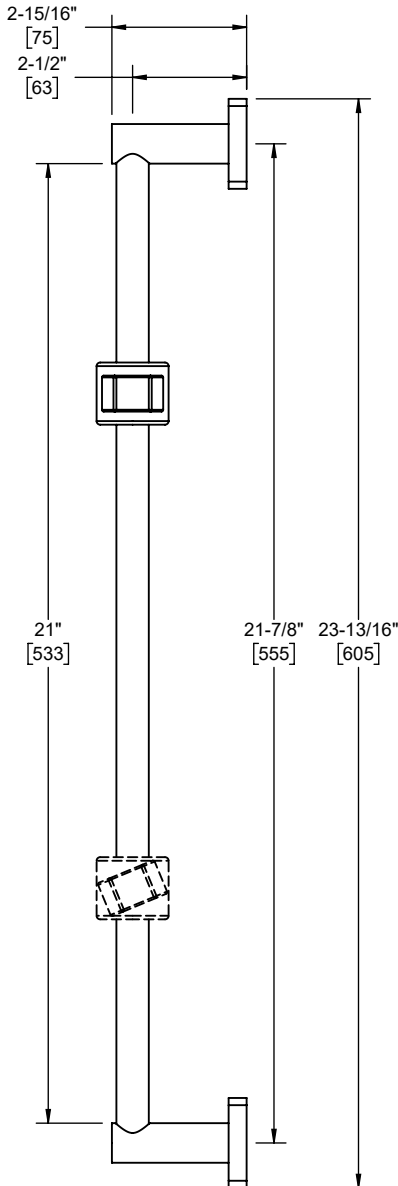

Features

- 25+ artisan finishes including 13 PVD finishes
- All brass construction
- Bar pivots 180° without loosening slide handle
- Adjustable position slide with positive-lock swivel handle
- Accepts most conical handshower hoses
- Right or left handed based on installation
- Includes all mounting hardware

SB-37
SB-37T
SB-37X
SB-37XT

SB-37-SN shown

SB-37X-SN shown

Codes/Standards Applicable

Product meets or exceeds the following:

- ASME A112.18.1/CSA B125.1
- ADA compliant (lever handle)

SCALE 1:2

- (4X) #8 X 1" phillips head screw
- (4X) anchor, plastic #8-10 finned