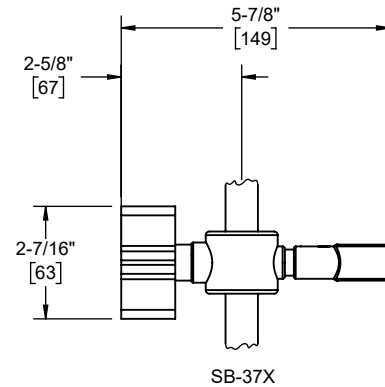

Features

- 25+ artisan finishes including 13 PVD finishes
- All brass construction
- Bar pivots 180° without loosening slide handle
- Adjustable position slide with positive-lock swivel handle
- Accepts most conical handshower hoses
- Right or left handed based on installation
- Includes all mounting hardware

SB-37
SB-37T
SB-37X
SB-37XT

SB-37-SN shown

SB-37X-SN shown

Codes/Standards Applicable

Product meets or exceeds the following:

- ASME A112.18.1/CSA B125.1
- ADA compliant (lever handle)

SCALE 1:2

- (4X) #8 X 1" phillips head screw
- (4X) anchor, plastic #8-10 finned