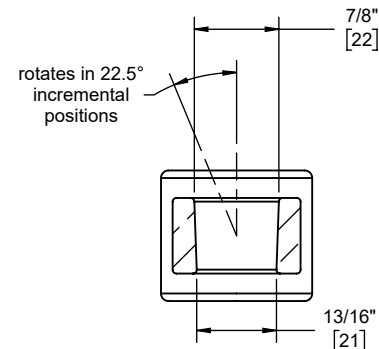

Features

- 25+ artisan finishes including 13 PVD finishes
- All brass construction
- Bar pivots 180° without loosening slide handle
- Adjustable position slide with positive-lock swivel handle
- Accepts most conical handshower hoses
- Right or left handed based on installation
- Includes all mounting hardware

SB-37
SB-37T
SB-37X
SB-37XT

SB-37-SN shown

SB-37X-SN shown

Codes/Standards Applicable

Product meets or exceeds the following:

- ASME A112.18.1/CSA B125.1
- ADA compliant (lever handle)

SCALE 1:2

- (4X) #8 X 1" phillips head screw
- (4X) anchor, plastic #8-10 finned