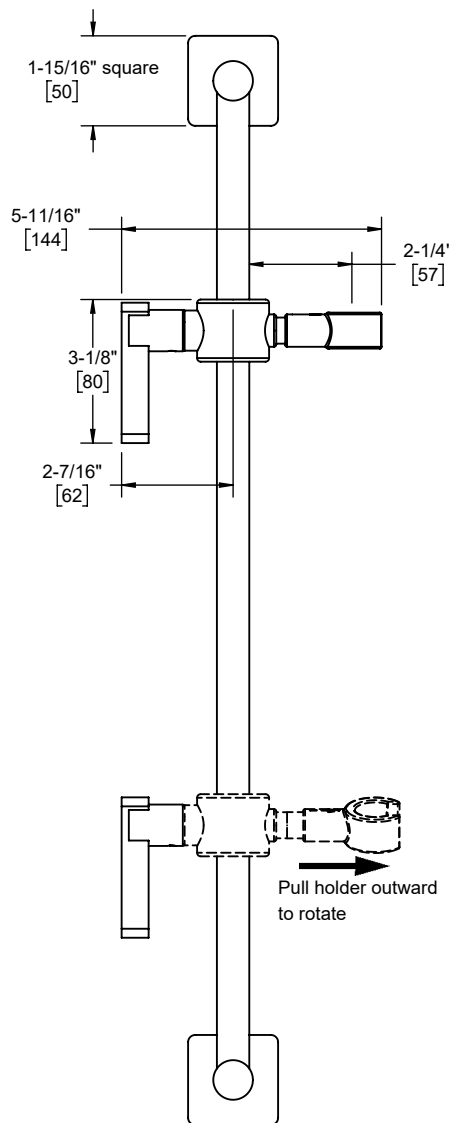

Features

- 25+ artisan finishes including 13 PVD finishes
- All brass construction
- Bar pivots 180° without loosening slide handle
- Adjustable position slide with positive-lock swivel handle
- Accepts most conical handshower hoses
- Right or left handed based on installation
- Includes all mounting hardware

SB-37
SB-37T
SB-37X
SB-37XT

SB-37-SN shown

SB-37X-SN shown

Codes/Standards Applicable

Product meets or exceeds the following:

- ASME A112.18.1/CSA B125.1
- ADA compliant (lever handle)

SCALE 1:2

- (4X) #8 X 1" phillips head screw
- (4X) anchor, plastic #8-10 finned