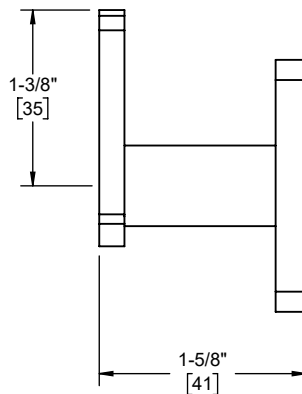

Features

- 25+ artisan finishes including 12 PVD finishes
- All brass construction
- Includes mounting hardware

Codes/Standards Applicable

Product meets or exceeds the following:

- None applicable

Dimensions are inches, rounded to 1/16"
[Dimensions in brackets are mm, rounded to 1mm]