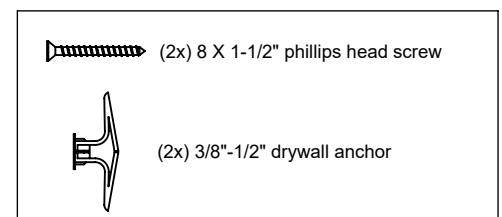

Features

- 25+ artisan finishes including 12 PVD finishes
- All brass construction
- Includes mounting hardware

Codes/Standards Applicable

Product meets or exceeds the following:

- None applicable

Dimensions are inches, rounded to 1/16"
[Dimensions in brackets are mm, rounded to 1mm]