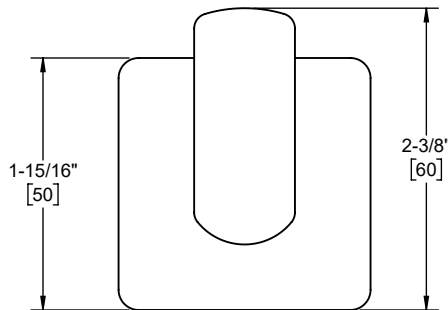

Features

- 25+ artisan finishes including 12 PVD finishes
- All brass construction
- Includes mounting hardware

Codes/Standards Applicable

Product meets or exceeds the following:

- None applicable

Dimensions are inches, rounded to 1/16"
[Dimensions in brackets are mm, rounded to 1mm]